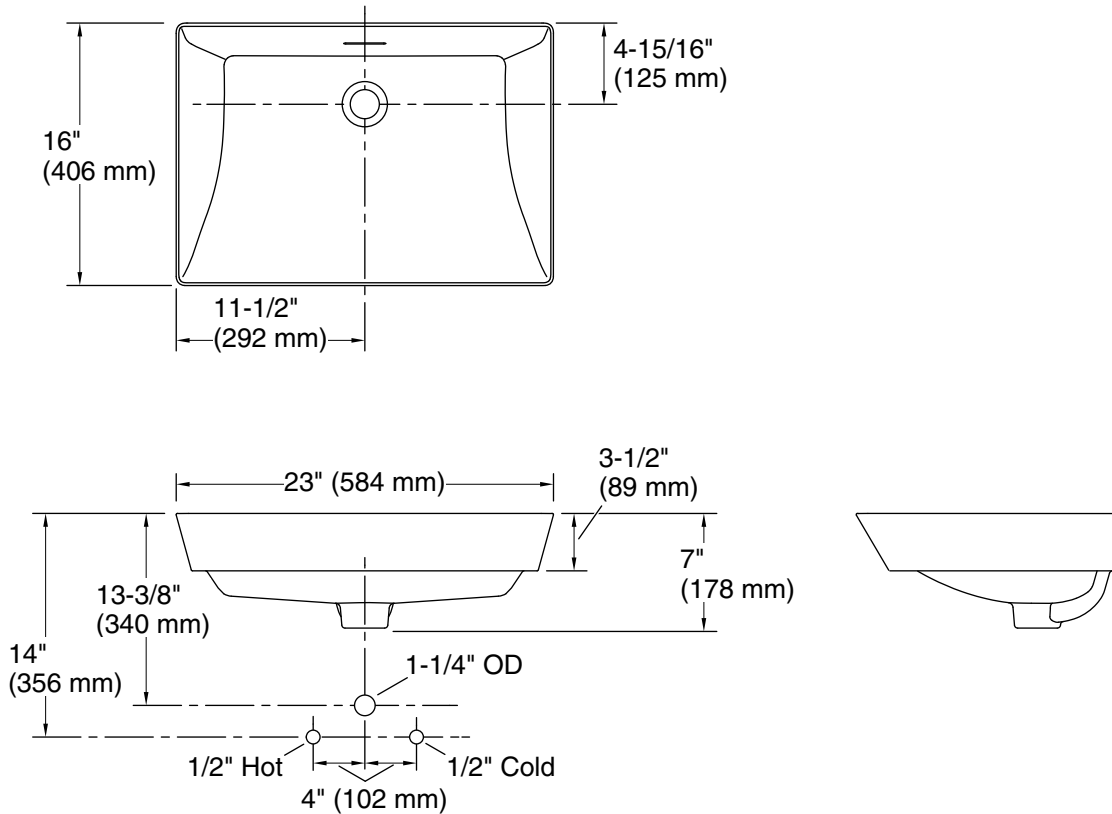

Aranya Brazn™

584 mm rectangular vessel bathroom sink
K-21060IN-AE3

Features

- Produced in collaboration with Madhubani line drawing artist, Pushpa Kumari
- Rectangular basin
- With overflow
- Brass drain and color-matched brass drain cover
- No faucet holes; requires wall- or counter-mount faucet

Available Colors/Finishes

Color tiles intended for reference only.

Color	Code	Description
-------	------	-------------

	0	White
---	---	-------

Technical Information

All product dimensions are nominal.

Min. base cabinet width: 27" (686 mm)

Drain hole: 1-3/4" (45 mm)

Template: 1483026-7, required, included

Notes

Install this product according to the installation instructions.