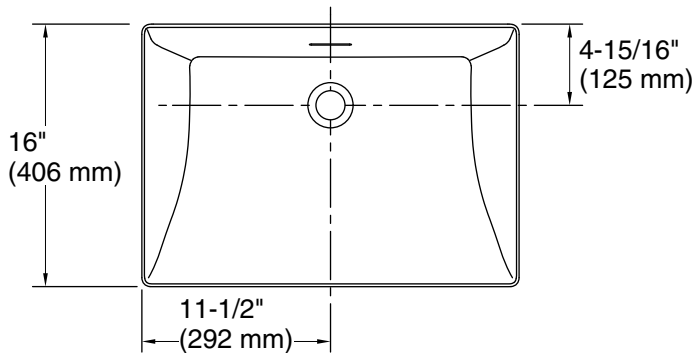

Falling Gently by ELLE Brazn™

584 mm rectangular vessel bathroom sink

K-21060X-AE1

Recommended ADA Installation