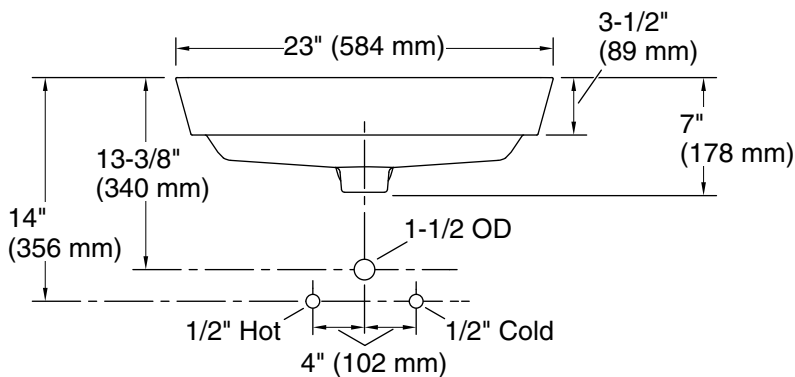

Material

- Vitreous china

Installation

- Semi-recessed vessel
- Requires countertop cutout

Included Components

Additional Components:
1377123-* Drain Assembly

Codes/Standards

Plumbing Standards
PNS 156
CNS 3320-3

KOHLER® One-Year Limited Warranty

See website for detailed warranty information.

Falling Gently by ELLE Brazn™

584 mm rectangular vessel bathroom sink

K-21060X-AE1

Recommended ADA Installation

Technical Information

All product dimensions are nominal.

Installation:	Vessel
Min. base cabinet width:	27" (686 mm)
Drain hole:	1-3/4" (45 mm)
Template:	1483026-7, required, included

Notes

Install this product according to the installation instructions.