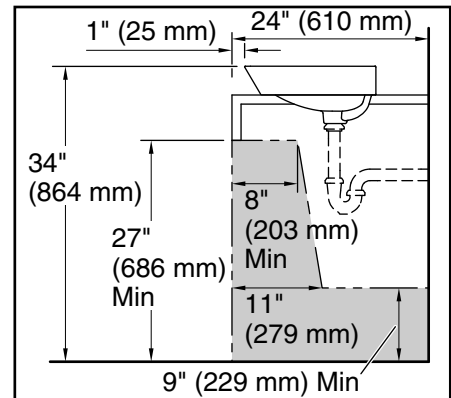

Falling Gently by ELLE Brazn™

584 mm rectangular vessel bathroom sink
K-21060X-AE1

Features

- Produced in collaboration with street and graffiti artist, ELLE
- Rectangular basin
- With overflow
- Brass drain and color-matched brass drain cover
- No faucet holes; requires wall- or counter-mount faucet

Material

- Vitreous china

Installation

- Semi-recessed vessel
- Requires countertop cutout

Included Components

Additional Components:
1377123-* Drain Assembly

Codes/Standards

Plumbing Standards
PNS 156
CNS 3320-3

KOHLER® One-Year Limited Warranty

See website for detailed warranty information.

Falling Gently by ELLE Brazn™

584 mm rectangular vessel bathroom sink

K-21060X-AE1

Recommended ADA Installation

Technical Information

All product dimensions are nominal.

Installation:	Vessel
Min. base cabinet width:	27" (686 mm)
Drain hole:	1-3/4" (45 mm)
Template:	1483026-7, required, included

Notes

Install this product according to the installation instructions.