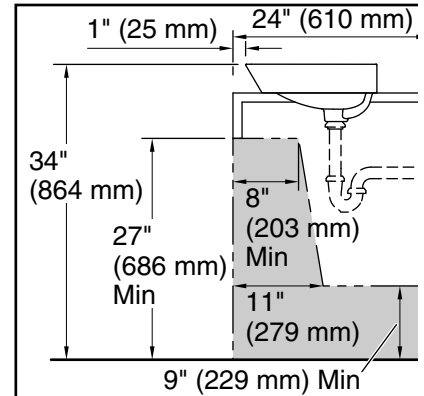

Flora Tropical by Ananda Nahú Brazn™

584 mm rectangular vessel bathroom sink
K-21060X-AE2

Recommended ADA Installation