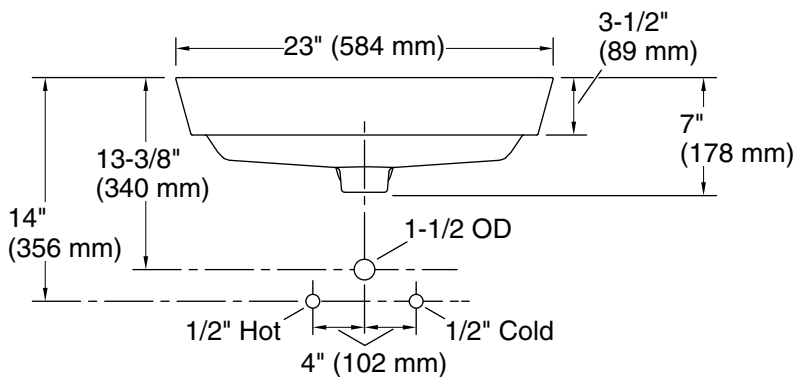

Material

- Vitreous china

Installation

- Semi-recessed vessel
- Requires countertop cutout

Included Components

Additional Components:
1377123-* Drain Assembly

Codes/Standards

Plumbing Standards
PNS 156
CNS 3320-3

KOHLER® One-Year Limited Warranty

See website for detailed warranty
information.

Flora Tropical by Ananda Nahú Brazn™

584 mm rectangular vessel bathroom sink
K-21060X-AE2

Recommended ADA Installation

Technical Information

All product dimensions are nominal.

Installation:	Vessel
Min. base cabinet width:	27" (686 mm)
Drain hole:	1-3/4" (45 mm)
Template:	1483026-7, required, included

Notes

Install this product according to the installation instructions.