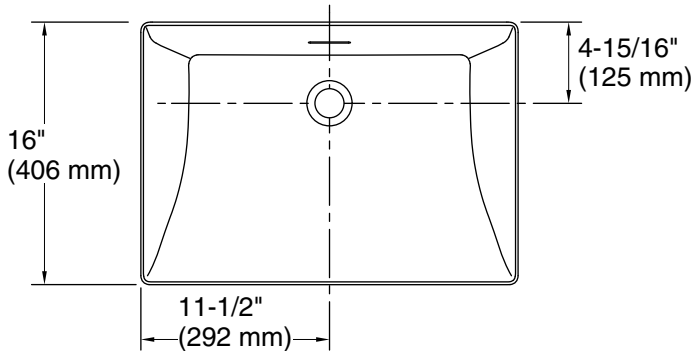

Flora Tropical by Ananda Nahú Brazn™

584 mm rectangular vessel bathroom sink
K-21060X-AE2

Recommended ADA Installation