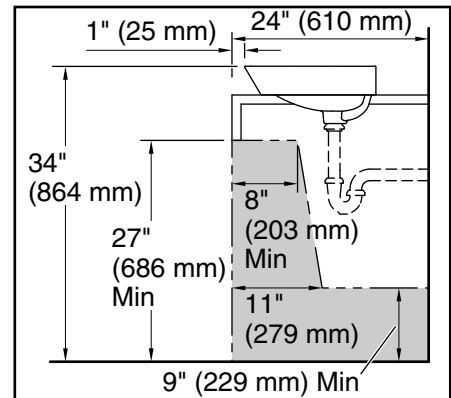

Aranya by Pushpa Kumari Brazn™

584 mm rectangular vessel bathroom sink

K-21060X-AE3

Recommended ADA Installation