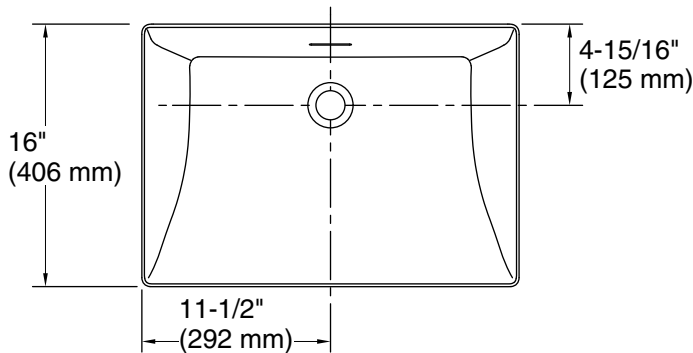

Aranya by Pushpa Kumari Brazn™

584 mm rectangular vessel bathroom sink

K-21060X-AE3

Recommended ADA Installation