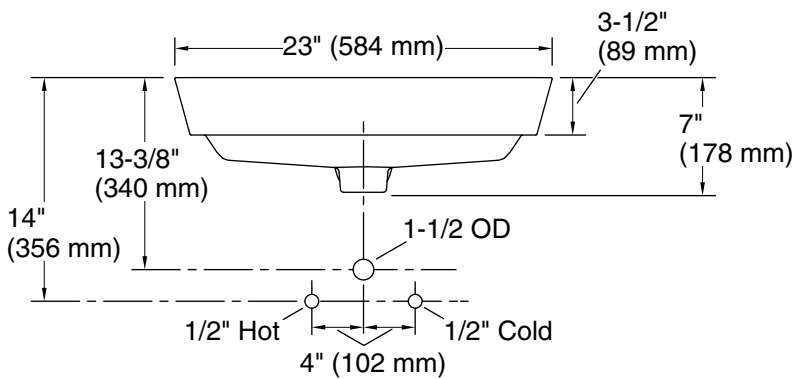

4-11-2023 11:14 K-21060X-AE3\_K4\_spec - TH/ID/KR/SG/TW/VN

THE BOLD LOOK  
OF **KOHLER**®

## Technical Information

All product dimensions are nominal.

Installation:	Vessel
Min. base cabinet width:	27" (686 mm)
Drain hole:	1-3/4" (45 mm)
Template:	1483026-7, required, included