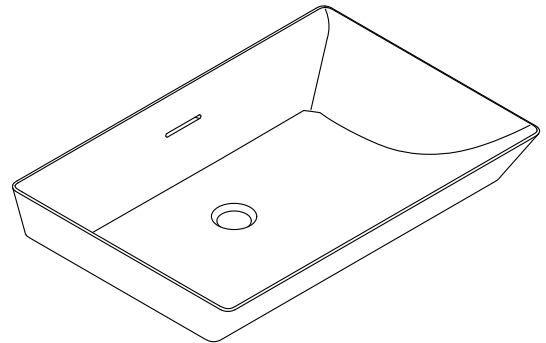

Aranya by Pushpa Kumari Brazn™

584 mm rectangular vessel bathroom sink

K-21060X-AE3

Features

- Produced in collaboration with Madhubani line drawing artist, Pushpa Kumari
- Rectangular basin
- With overflow
- Brass drain and color-matched brass drain cover
- No faucet holes; requires wall- or counter-mount faucet

Material

- Vitreous china

Installation

- Semi-recessed vessel
- Requires countertop cutout

Included Components

Additional Components:

1377123-* Drain Assembly

Codes/Standards

Plumbing Standards

PNS 156

CNS 3320-3

KOHLER® One-Year Limited Warranty

See website for detailed warranty information.

Call Center: 0-2204-6222

Kohler Co. reserves the right to make revisions without notice to product specifications.

For the most current Specification Sheet, go to www.KohlerAsiaPacific.com.

4-11-2023 11:14 K-21060X-AE3_K4_spec - TH/ID/KR/SG/TW/VN

THE BOLD LOOK
OF **KOHLER**®