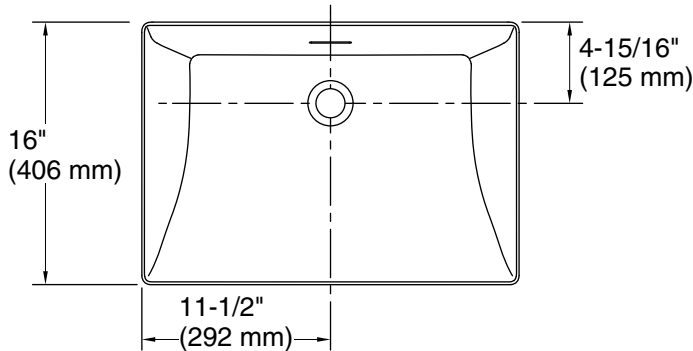

A World on Strings by Ziling Wang Brazn™

584 mm rectangular vessel bathroom sink
K-21060X-AE4

Recommended ADA Installation