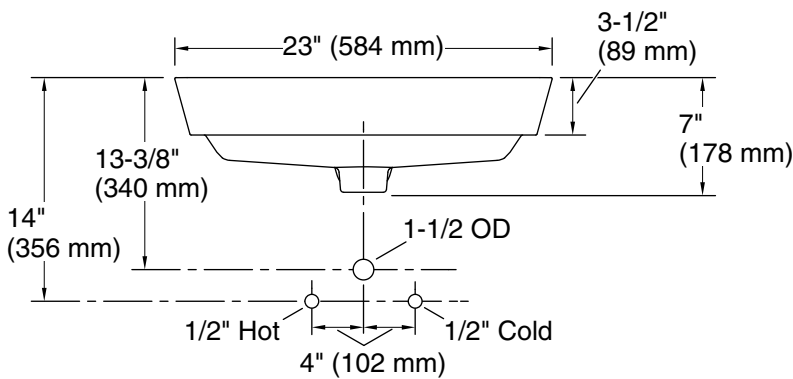

Material

- Vitreous china

Installation

- Semi-recessed vessel
- Requires countertop cutout

Included Components

Additional Components:
1377123-* Drain Assembly

Codes/Standards

Plumbing Standards
PNS 156
CNS 3320-3

KOHLER® One-Year Limited Warranty

See website for detailed warranty
information.

A World on Strings by Ziling Wang Brazn™

584 mm rectangular vessel bathroom sink
K-21060X-AE4

Recommended ADA Installation

Technical Information

All product dimensions are nominal.

Installation:	Vessel
Min. base cabinet width:	27" (686 mm)
Drain hole:	1-3/4" (45 mm)
Template:	1483026-7, required, included

Notes

Install this product according to the installation instructions.