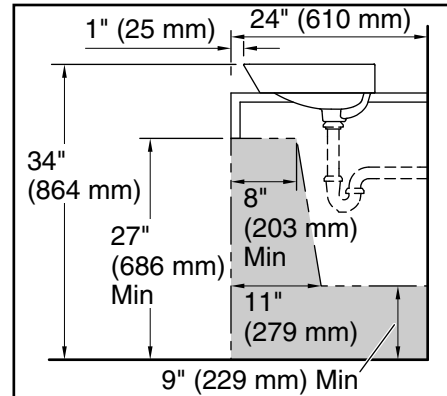

A World on Strings by Ziling Wang Brazn™

584 mm rectangular vessel bathroom sink
K-21060X-AE4

Features

- Produced in collaboration with innovative contemporary fine artist, Ziling Wang
- Rectangular basin
- With overflow
- Brass drain and color-matched brass drain cover
- No faucet holes; requires wall- or counter-mount faucet

Material

- Vitreous china

Installation

- Semi-recessed vessel
- Requires countertop cutout

Included Components

Additional Components:
1377123-* Drain Assembly

Codes/Standards

Plumbing Standards
PNS 156
CNS 3320-3

KOHLER® One-Year Limited Warranty

See website for detailed warranty
information.

A World on Strings by Ziling Wang Brazn™

584 mm rectangular vessel bathroom sink
K-21060X-AE4

Recommended ADA Installation

Technical Information

All product dimensions are nominal.

Installation:	Vessel
Min. base cabinet width:	27" (686 mm)
Drain hole:	1-3/4" (45 mm)
Template:	1483026-7, required, included

Notes

Install this product according to the installation instructions.