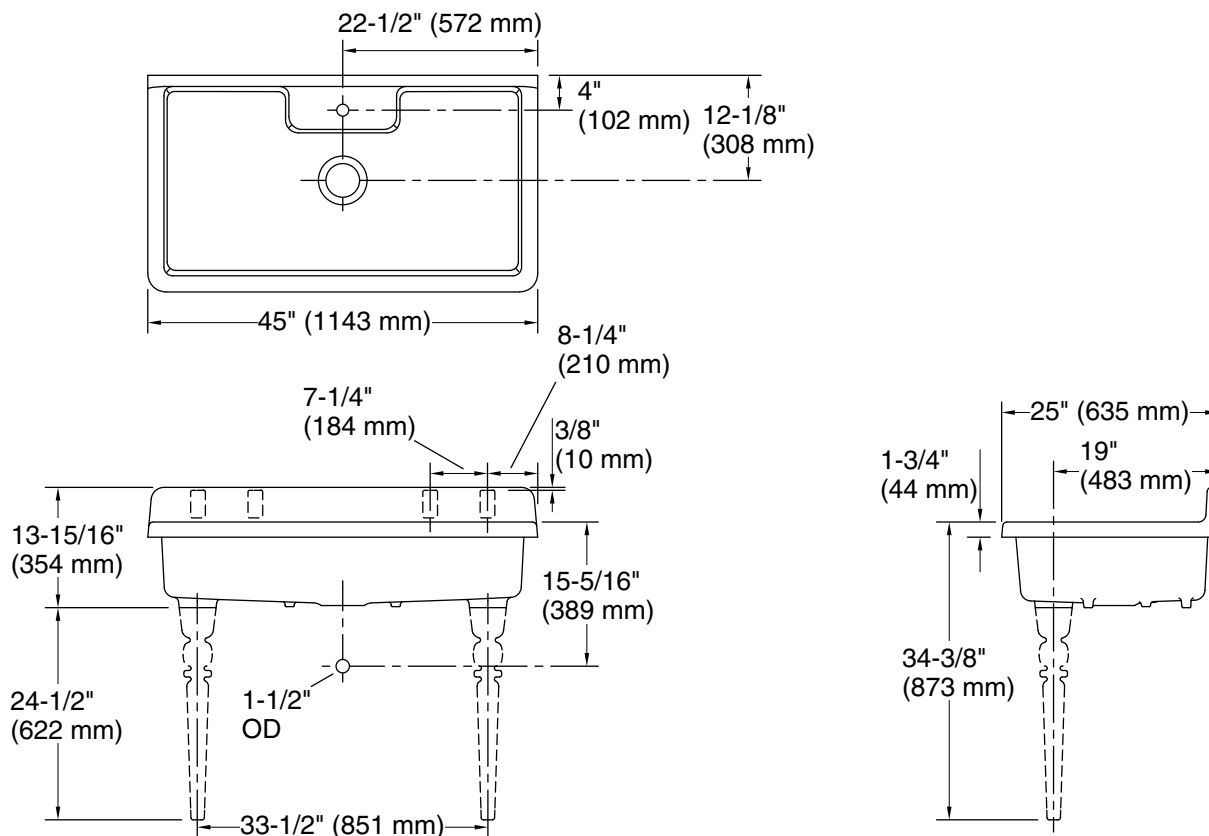

### Features

- Black underside finish
- Single bowl
- 9" (229 mm) depth provides generous workspace
- Single faucet hole at deck center
- Integral apron and backsplash
- Includes walnut cutting board, multipurpose grated rack, utility rack, utility rack with soaking cup, left and right sink racks, and towel bar

## Technical Information

All product dimensions are nominal.

Basin configuration:	Single Bowl
Basin area (Only):	Length: 41-1/4" (1048 mm) Width: 21-5/8" (549 mm) Bowl depth: 9" (229 mm) Water depth: 9" (229 mm)
Drain hole:	3-7/8" (98 mm)
Template:	1327839-7, required, included