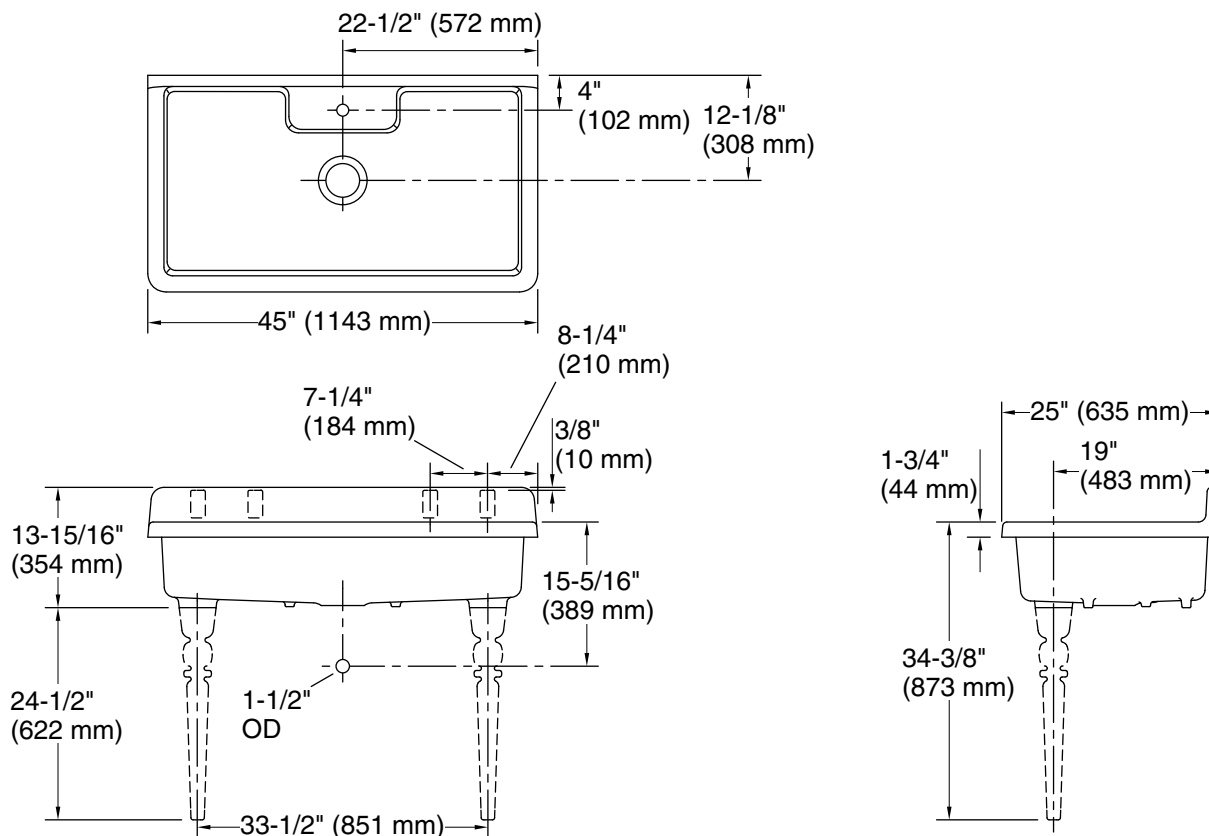

45" top-/wall-mount single-bowl farmhouse workstation  
kitchen sink  
**K-21103-1HPPB**

**Farmstead®**

**Features**

- Single bowl
- 9" (229 mm) depth provides generous workspace
- Single faucet hole at deck center
- Integral apron and backsplash
- Painted Peachblow underside finish
- Includes walnut cutting board, multipurpose grated rack, utility rack, utility rack with soaking cup, left and right sink racks, and towel bar
- Sink drain with strainer sold separately

## Technical Information

All product dimensions are nominal.

Basin configuration: Single Bowl  
 Min. base cabinet width: 48" (1219 mm)

Bowl area (Only): Length: 41-1/4" (1048 mm)  
 Width: 21-5/8" (549 mm)  
 Bowl depth: 9" (229 mm)  
 Water depth: 9" (229 mm)

Number of deck holes: 1

Drain hole: 3-7/8" (98 mm)

Template: 1327839-7, required, included