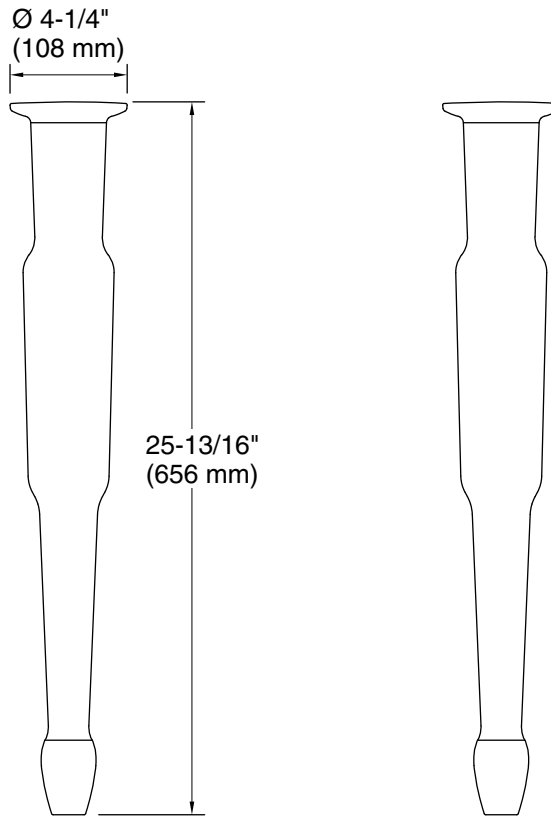

### Technical Information

All product dimensions are nominal.

Material: KOHLER® Enameled Cast Iron