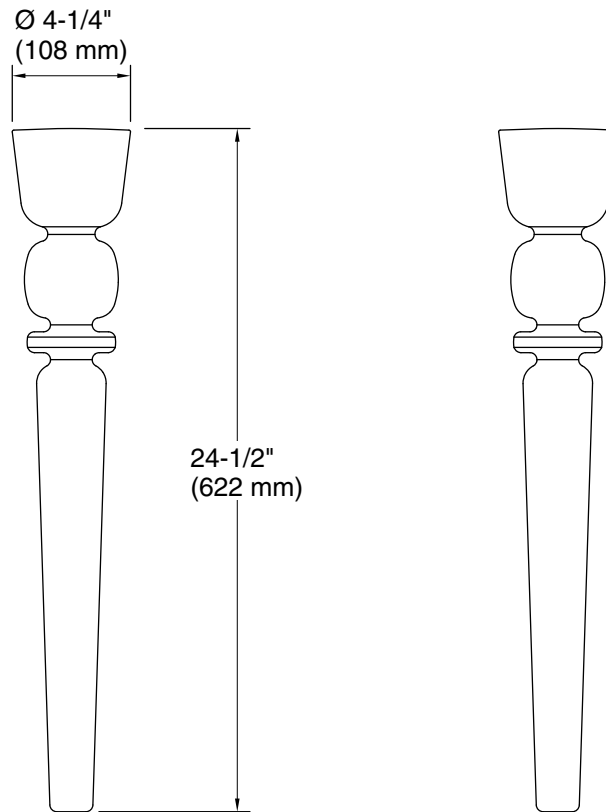

Features

- Set of two legs
- Combines with the K-21103 Farmstead kitchen sink

Material

- KOHLER® enameled cast iron

Recommended Products/Accessories

- K-21103-1HP5 45" top-/wall-mount single-bowl workstation farmhouse kitchen sink
- K-21103-1HW 45" top-/wall-mount single-bowl workstation farmhouse kitchen sink
- K-21103-2HP5 45" top-/wall-mount single-bowl workstation farmhouse kitchen sink
- K-21103-2HW 45" top-/wall-mount single-bowl workstation farmhouse kitchen sink
- K-21103-3HP5 45" top-/wall-mount single-bowl workstation farmhouse kitchen sink
- K-21103-3HW 45" top-/wall-mount single-bowl workstation farmhouse kitchen sink
- K-23725 Cast iron cleaner

Codes/Standards

None Applicable

KOHLER® Lifetime Limited Warranty for Cast Iron Components

See website for detailed warranty information.

Available Colors/Finishes

Color tiles intended for reference only.

Color	Code	Description
	0	White
	P5	Iron Black
	H15	Spring Green
	V10	Peachblow

Technical Information

All product dimensions are nominal.

Material: KOHLER® Enameled Cast Iron

Notes

Install this product according to the installation instructions.