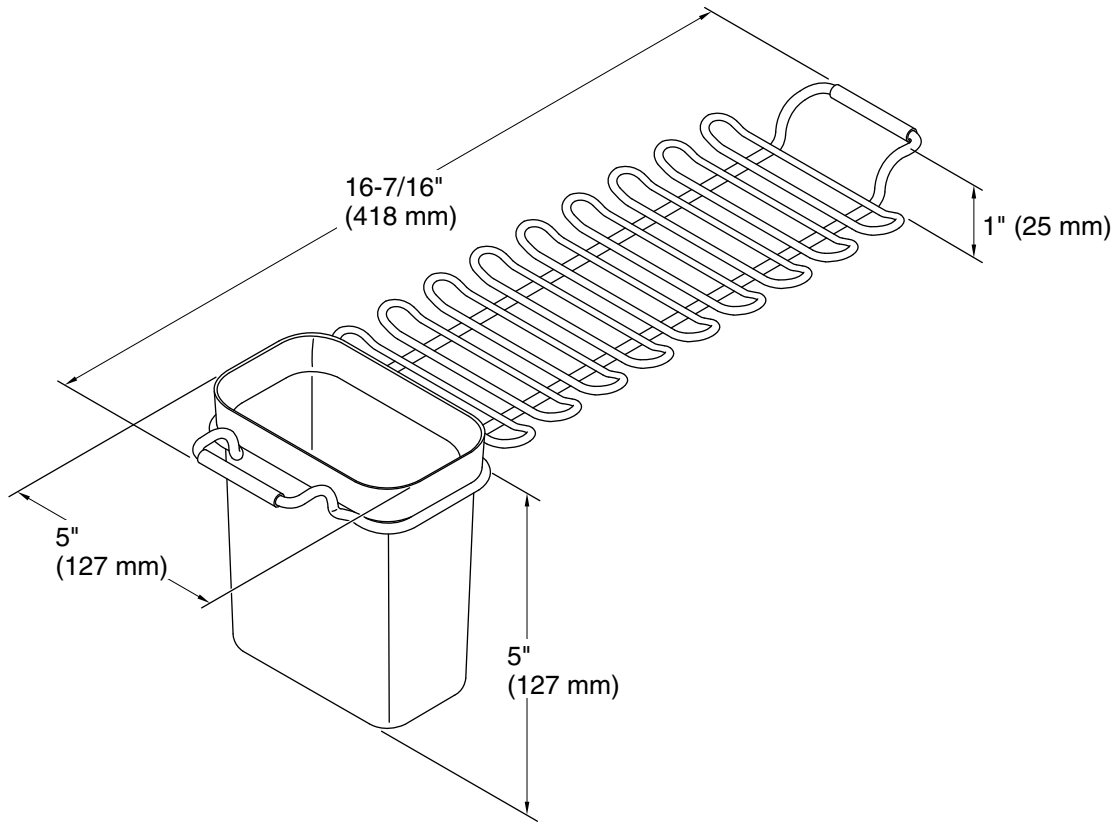

Available Colors/Finishes

Color tiles intended for reference only.

Color	Code	Description
	ST	Stainless Steel

Technical Information

All product dimensions are nominal.

Material: Stainless Steel, Silicone