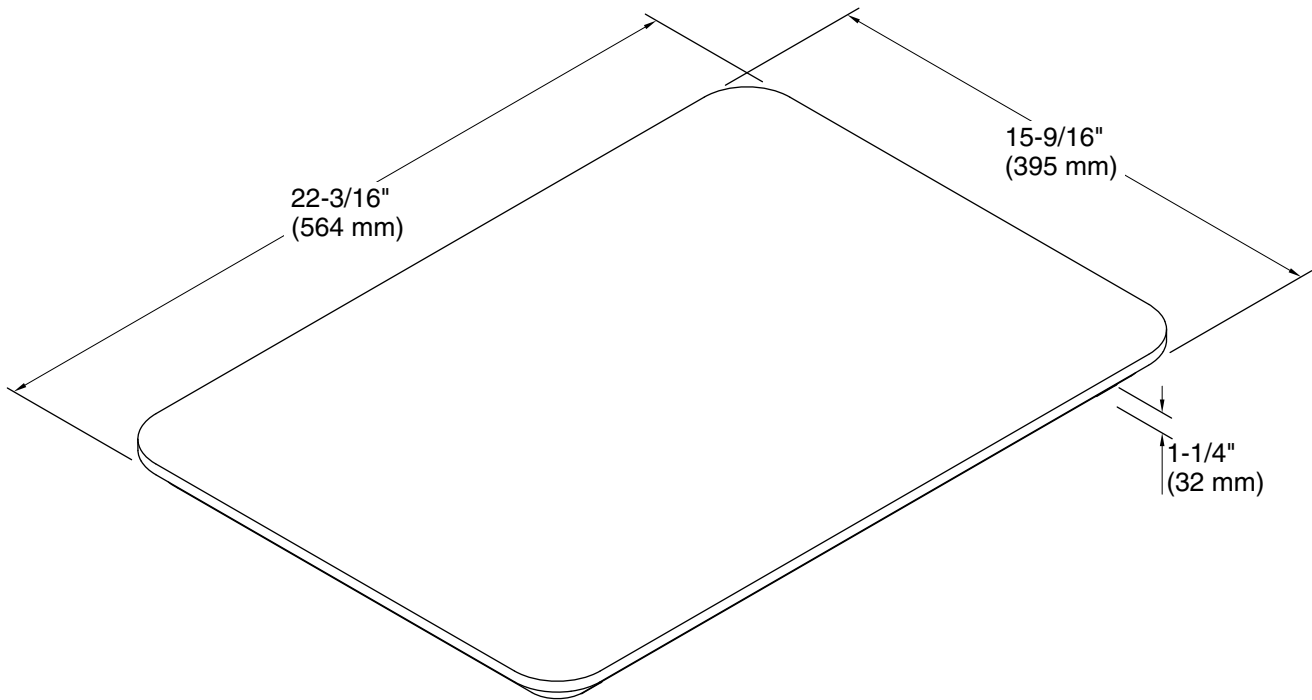

Technical Information

All product dimensions are nominal.

Material: Wood