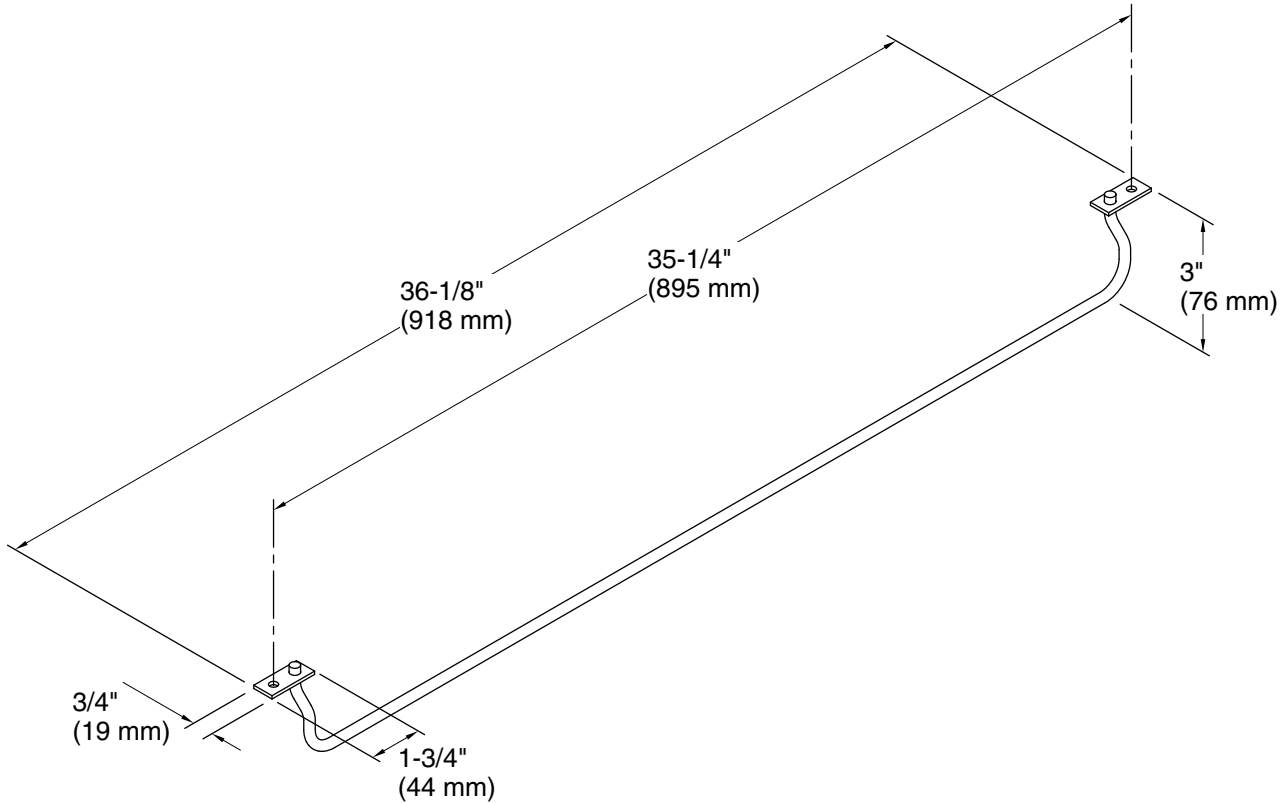

Color	Code	Description
-------	------	-------------

ST	Stainless Steel
----	-----------------

Technical Information

All product dimensions are nominal.

Material: Stainless Steel

Notes

Install this product according to the installation instructions.