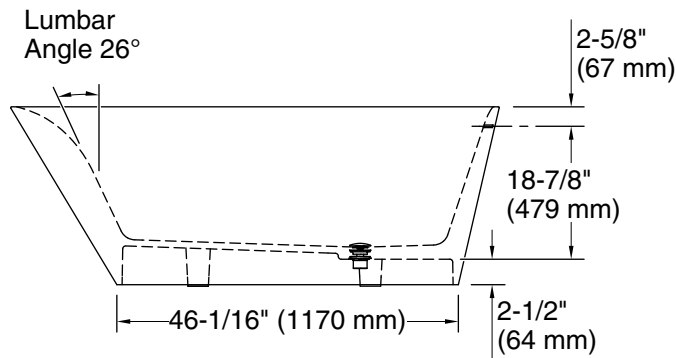

Falling Gently by ELLE Brazn™

1676 mm x 887 mm freestanding bath

K-21388T-AE1

Features

- Produced in collaboration with street and graffiti artist, ELLE
- Freestanding design creates a striking focal point in your bathing area
- 18" (457 mm) depth offers a deep soaking experience
- Integral lumbar support
- Slotted overflow allows for deep soaking
- Center toe-tap drain color-matched to the bath

None Applicable

KOHLER® Plastic Baths and Shower Bases Lifetime Limited Warranty

See website for detailed warranty information.

Falling Gently by ELLE Brazn™

1676 mm x 887 mm freestanding bath

K-21388T-AE1

Drain Shown: 1396777

Technical Information

All product dimensions are nominal.

| | |
|-----------------|----------------------|
| Installation: | Freestanding |
| Drain location: | Center |
| Weight: | 312.4 lbs (141.7 kg) |
| Water depth: | 18" (457 mm) |