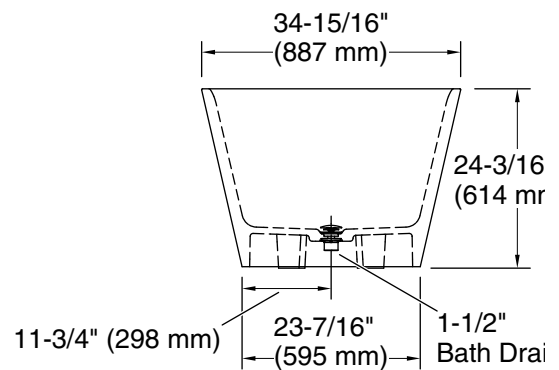

Falling Gently by ELLE Brazn™

1676 mm x 887 mm freestanding bath

K-21388T-AE1

Features

- Produced in collaboration with street and graffiti artist, ELLE
- Freestanding design creates a striking focal point in your bathing area
- 18" (457 mm) depth offers a deep soaking experience
- Integral lumbar support
- Slotted overflow allows for deep soaking
- Center toe-tap drain color-matched to the bath

None Applicable

KOHLER® Plastic Baths and Shower Bases Lifetime Limited Warranty

See website for detailed warranty information.

Falling Gently by ELLE Brazn™

1676 mm x 887 mm freestanding bath

K-21388T-AE1

Drain Shown: 1396777

Technical Information

All product dimensions are nominal.

| | |
|-----------------|----------------------|
| Installation: | Freestanding |
| Drain location: | Center |
| Weight: | 312.4 lbs (141.7 kg) |
| Water depth: | 18" (457 mm) |

Notes

Measure your actual product for rough-in details.

Install this product according to the installation instructions.

The hot water supply should be 70% of the capacity of the bath or greater. Installations will vary.