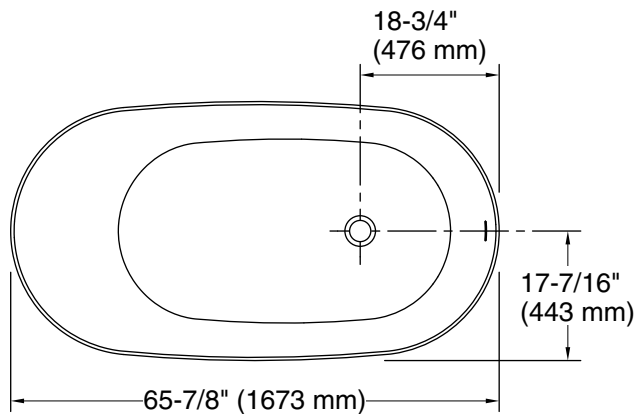

Falling Gently by ELLE Brazn™

1676 mm x 887 mm freestanding bath

K-21388T-AE1

Features

- Produced in collaboration with street and graffiti artist, ELLE
- Freestanding design creates a striking focal point in your bathing area
- 18" (457 mm) depth offers a deep soaking experience
- Integral lumbar support
- Slotted overflow allows for deep soaking
- Center toe-tap drain color-matched to the bath

None Applicable

KOHLER® Plastic Baths and Shower Bases Lifetime Limited Warranty

See website for detailed warranty information.

Falling Gently by ELLE Brazn™

1676 mm x 887 mm freestanding bath

K-21388T-AE1

Drain Shown: 1396777

Technical Information

All product dimensions are nominal.

| | |
|-----------------|----------------------|
| Installation: | Freestanding |
| Drain location: | Center |
| Weight: | 312.4 lbs (141.7 kg) |
| Water depth: | 18" (457 mm) |