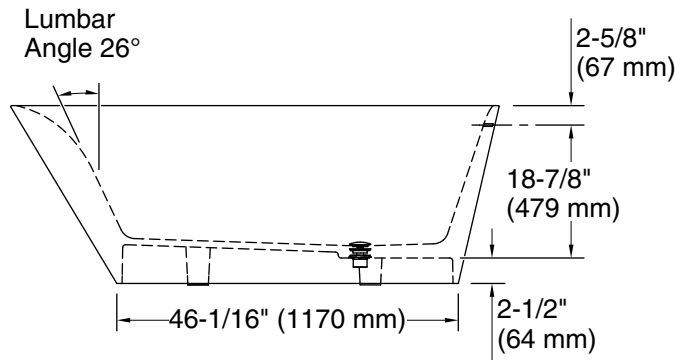

KOHLER® Plastic Baths and Shower Bases Lifetime Limited Warranty

See website for detailed warranty information.

Flora Tropical by Ananda Nahú

1673 mm x 887 mm freestanding bath
K-21388T-AE2

Drain Shown: 1396777

Technical Information

All product dimensions are nominal.

Drain location: Center
Weight: 312.4 lbs (141.7 kg)
Water depth: 18" (457 mm)

Notes

Measure your actual product for rough-in details.

Install this product according to the installation instructions.