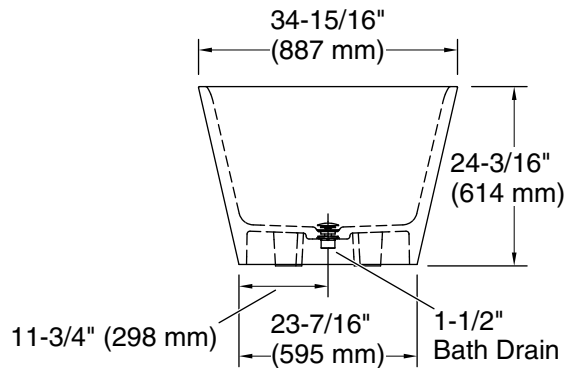

KOHLER® Plastic Baths and Shower Bases Lifetime Limited Warranty

See website for detailed warranty information.

Flora Tropical by Ananda Nahú

1673 mm x 887 mm freestanding bath
K-21388T-AE2

Drain Shown: 1396777

Technical Information

All product dimensions are nominal.

Drain location: Center
Weight: 312.4 lbs (141.7 kg)
Water depth: 18" (457 mm)

Notes

Measure your actual product for rough-in details.

Install this product according to the installation instructions.