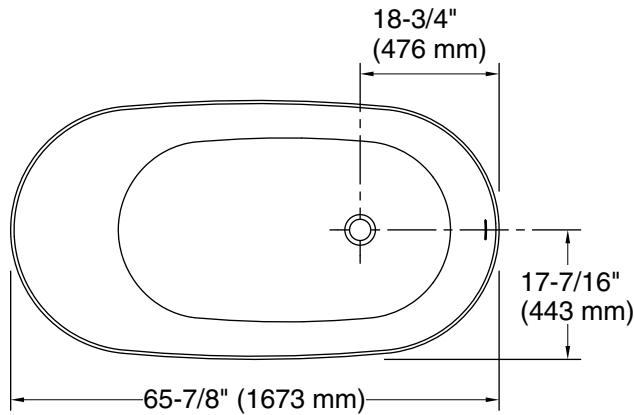

KOHLER® Plastic Baths and Shower Bases Lifetime Limited Warranty

See website for detailed warranty information.

Flora Tropical by Ananda Nahú

1673 mm x 887 mm freestanding bath
K-21388T-AE2

Drain Shown: 1396777

Technical Information

All product dimensions are nominal.

Drain location: Center
Weight: 312.4 lbs (141.7 kg)
Water depth: 18" (457 mm)

Notes

Measure your actual product for rough-in details.

Install this product according to the installation instructions.