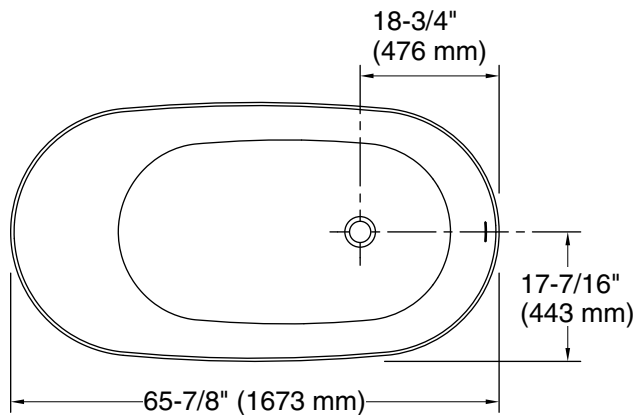

### Technical Information

All product dimensions are nominal.

Drain location: Center  
Weight: 312.4 lbs (141.7 kg)  
Water depth: 18" (457 mm)