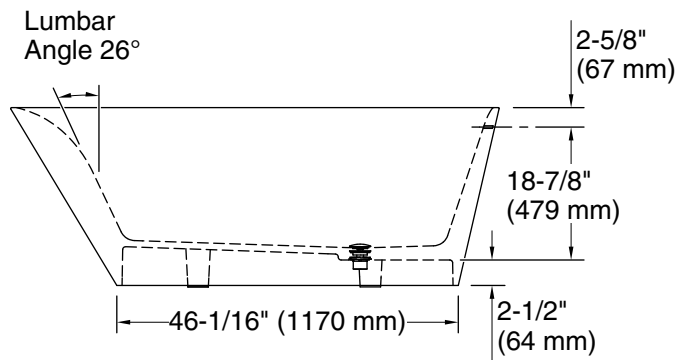

### Technical Information

All product dimensions are nominal.

Drain location: Center  
Weight: 312.4 lbs (141.7 kg)  
Water depth: 18" (457 mm)