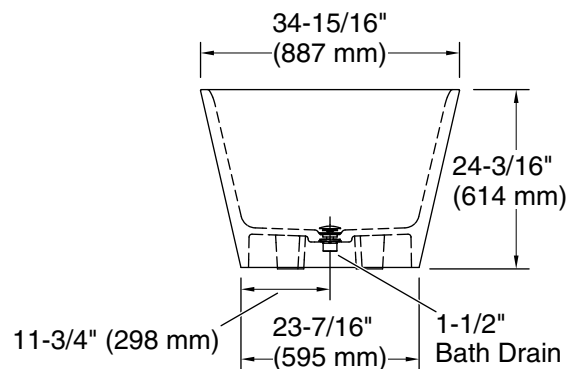

### Technical Information

All product dimensions are nominal.

Drain location: Center  
Weight: 312.4 lbs (141.7 kg)  
Water depth: 18" (457 mm)