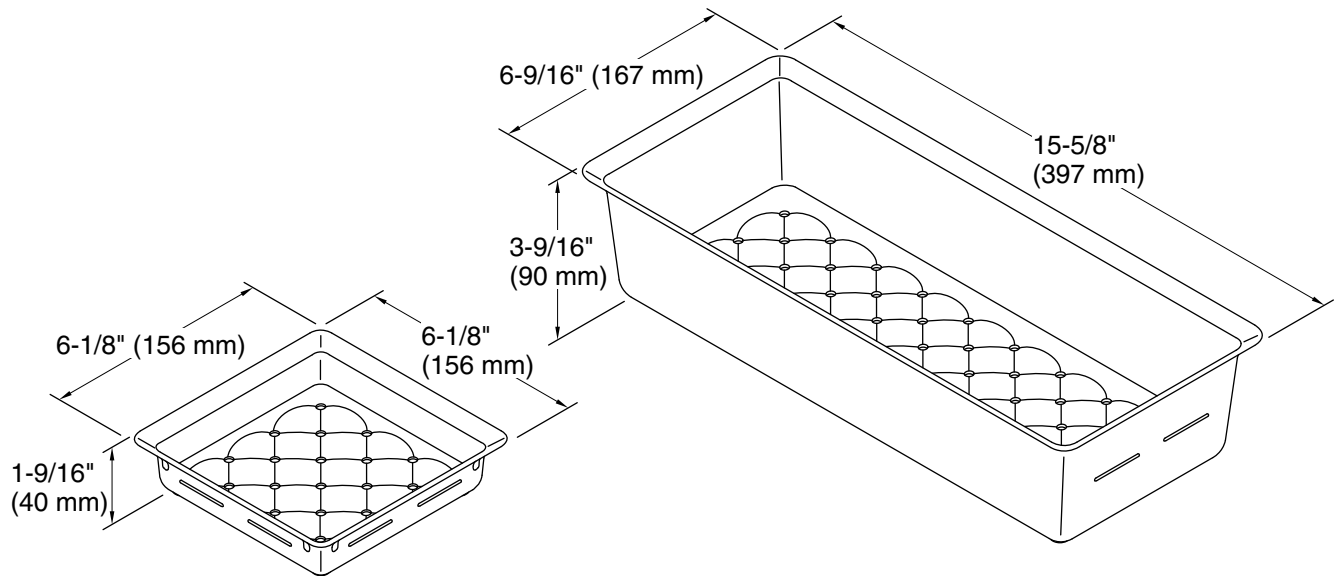

Features

- Two-piece nested colander for in-sink rinsing and draining
- Dishwasher-safe
- Included with the K-RC21612-2PC, K-RC78957-1PC, K-80084-1PC, K-80084-2PC, K-80085-1PC, K-80085-2PC, K-80086-1PC, K-80086-2PC, K-RH23374-4PC, K-RH23375-4PC, and K-RH23376-4PC kitchen sinks

Color	Code	Description
	0	White
	CH1	Warm Charcoal

Technical Information

All product dimensions are nominal.

Material: Plastic