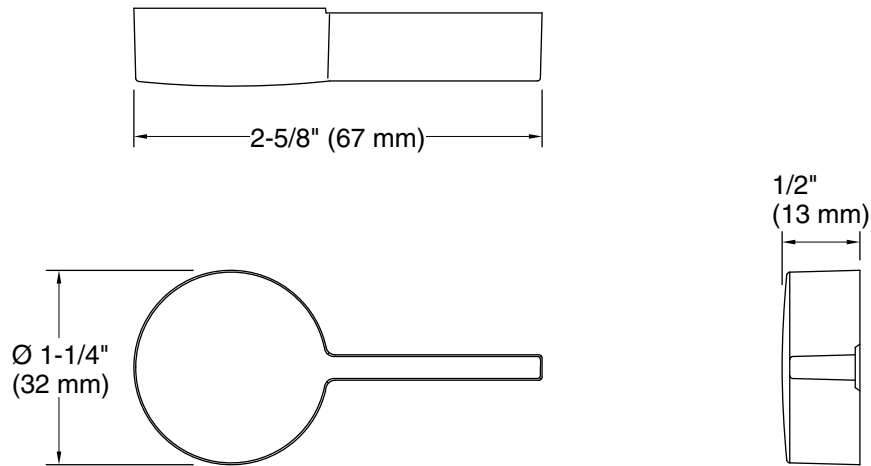

Features

- Right-hand Polished Chrome trip lever
- For use with the K-78080-RA Reach™ toilet

Material

- Premium metal construction for durability and reliability
- KOHLER® finishes resist corrosion and tarnishing

Color	Code	Description
	SN	Vibrant® Polished Nickel
	BN	Vibrant® Brushed Nickel
	BL	Matte Black
	2MB	Vibrant® Brushed Moderne Brass

Technical Information

All product dimensions are nominal.

Material: Zinc