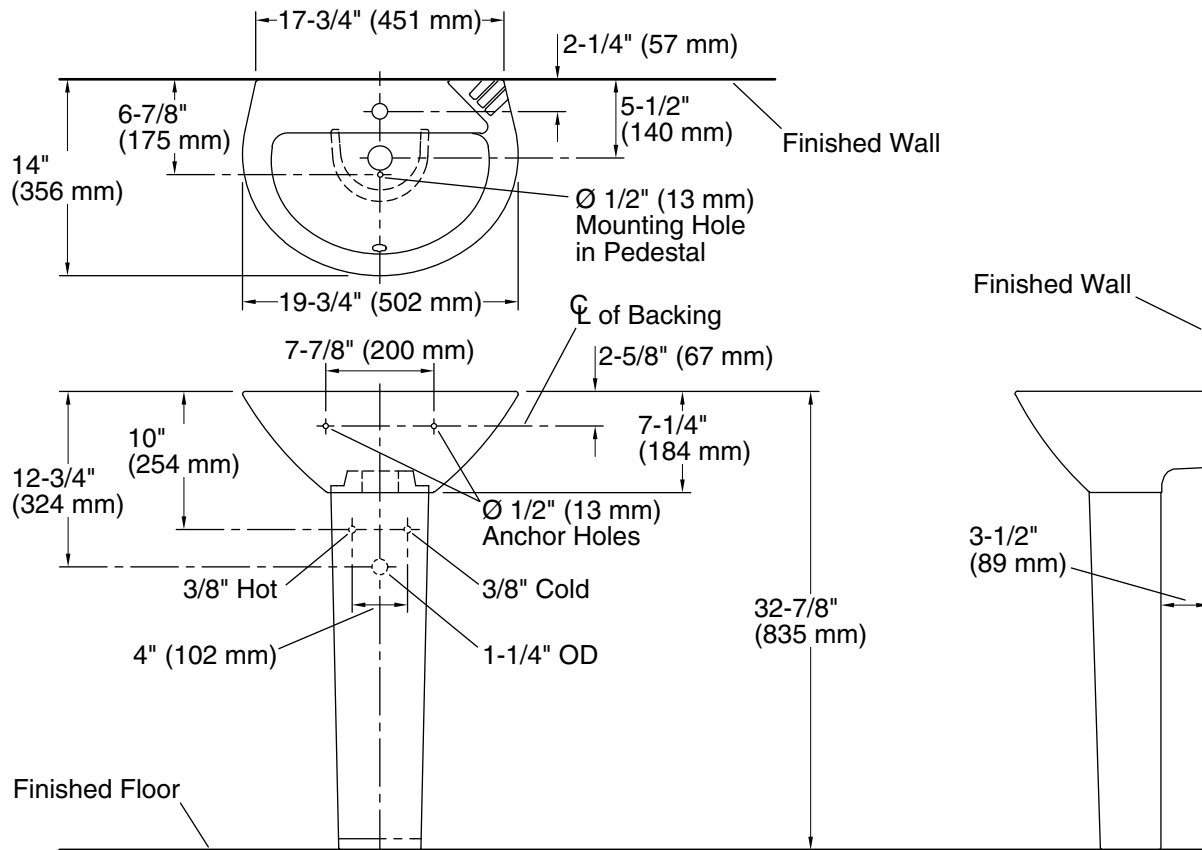

**Parigi®**  
Pedestal Bathroom Sink  
**K-2175-1**

**Features**

- Single faucet hole
- Combination consists of the K-2176-1 basin and the K-2177 pedestal

**Material**

- Vitreous china

**Installation**

- Pedestal

## Technical Information

All product dimensions are nominal.

Basin configuration:	Single Bowl
Bowl area (Only):	Length: 16" (406 mm)
	Width: 9" (229 mm)
	Water depth: 3-1/2" (89 mm)
Number of deck holes:	1
Faucet hole(s):	1-3/8" (35 mm)
Drain hole:	1-3/4" (44 mm)