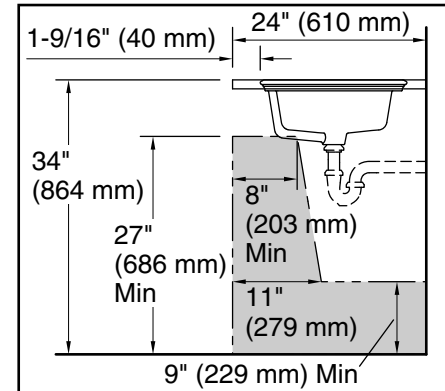

10-26-2024 21:27 - US/CA

THE BOLD LOOK
OF **KOHLER**®

Recommended ADA Installation

Technical Information

All product dimensions are nominal.

Basin configuration: Single Bowl

Min. base cabinet width: 22" (559 mm)

Drain hole: 1-3/4" (45 mm)

Notes

Install this product according to the installation instructions.

ADA compliant when installed to the specific requirements of these regulations.