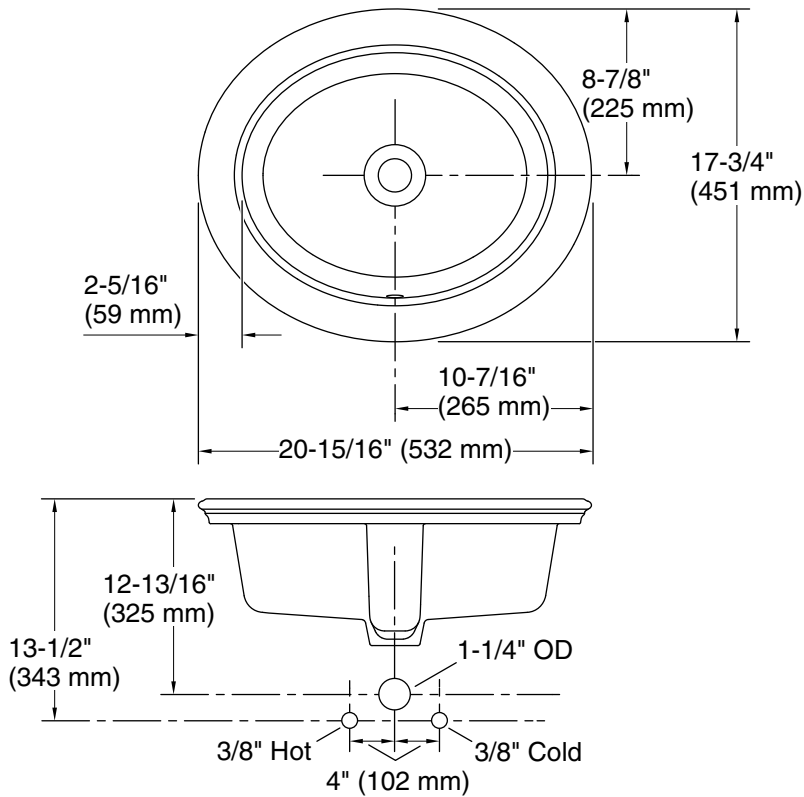

10-26-2024 21:27 - US/CA

THE BOLD LOOK
OF **KOHLER**®

Recommended ADA Installation

Technical Information

All product dimensions are nominal.

Basin configuration: Single Bowl

Min. base cabinet width: 22" (559 mm)

Drain hole: 1-3/4" (45 mm)

Notes

Install this product according to the installation instructions.

ADA compliant when installed to the specific requirements of these regulations.