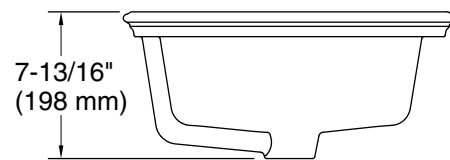

10-26-2024 21:27 - US/CA

THE BOLD LOOK
OF **KOHLER**®

Recommended ADA Installation

Technical Information

All product dimensions are nominal.

Basin configuration: Single Bowl

Min. base cabinet width: 22" (559 mm)