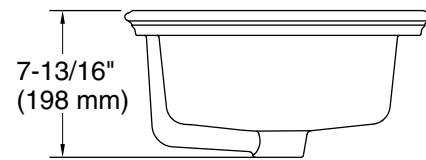

### Technical Information

All product dimensions are nominal.

Basin configuration: Single Bowl

Min. base cabinet width: 21" (533 mm)

Drain hole: 1-3/4" (45 mm)