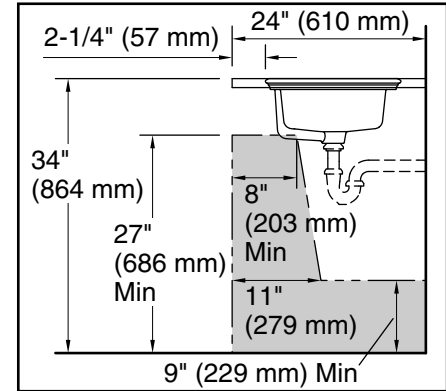

Recommended ADA Installation