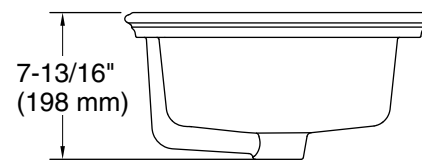

3-13-2025 20:20 - US/CA

THE BOLD LOOK
OF **KOHLER**®

Recommended ADA Installation

Technical Information

All product dimensions are nominal.

Basin configuration: Single Bowl
 Min. base cabinet width: 21" (533 mm)