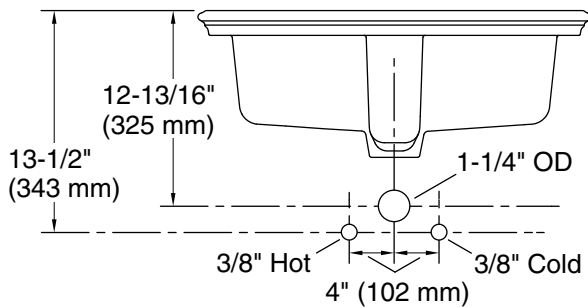

### Technical Information

All product dimensions are nominal.

Basin configuration: Single Bowl

Min. base cabinet width: 21" (533 mm)

Drain hole: 1-3/4" (45 mm)