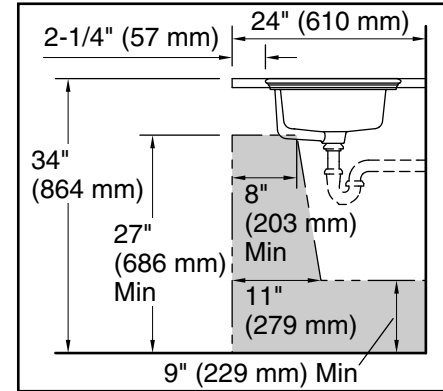

3-13-2025 20:20 - US/CA

THE BOLD LOOK
OF **KOHLER**®

Recommended ADA Installation

Technical Information

All product dimensions are nominal.

Basin configuration: Single Bowl
 Min. base cabinet width: 21" (533 mm)

With overflow: Yes

Drain hole: 1-3/4" (45 mm)

Notes

Install this product according to the installation instructions.

ADA compliant when installed to the specific requirements of these regulations.