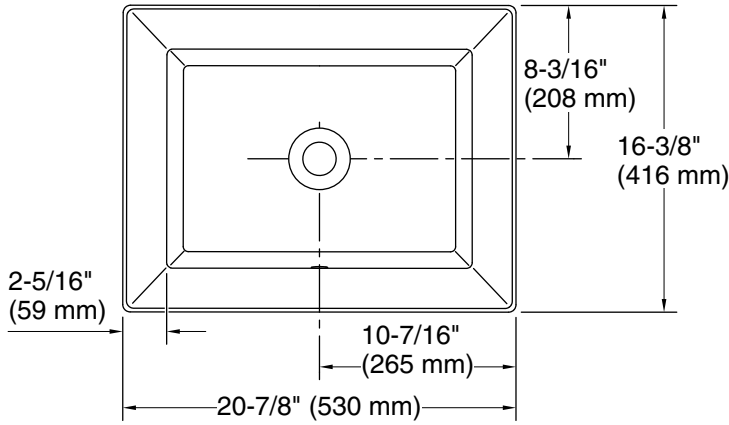

Recommended ADA Installation