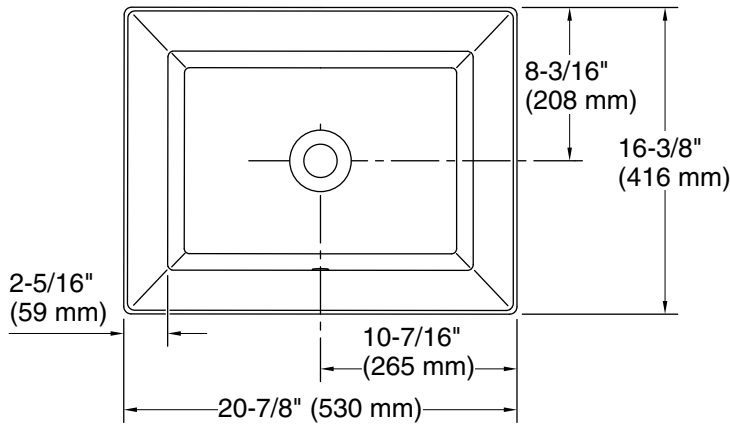

3-13-2025 20:20 - US/CA

THE BOLD LOOK
OF **KOHLER**®

Recommended ADA Installation

Technical Information

All product dimensions are nominal.

Basin configuration: Single Bowl
 Min. base cabinet width: 21" (533 mm)