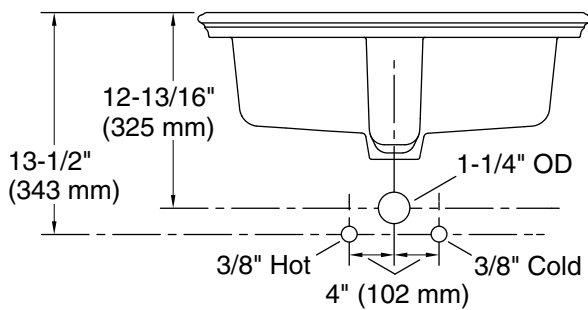

3-13-2025 20:20 - US/CA

THE BOLD LOOK
OF **KOHLER**®

Recommended ADA Installation

Technical Information

All product dimensions are nominal.

Basin configuration: Single Bowl
 Min. base cabinet width: 21" (533 mm)