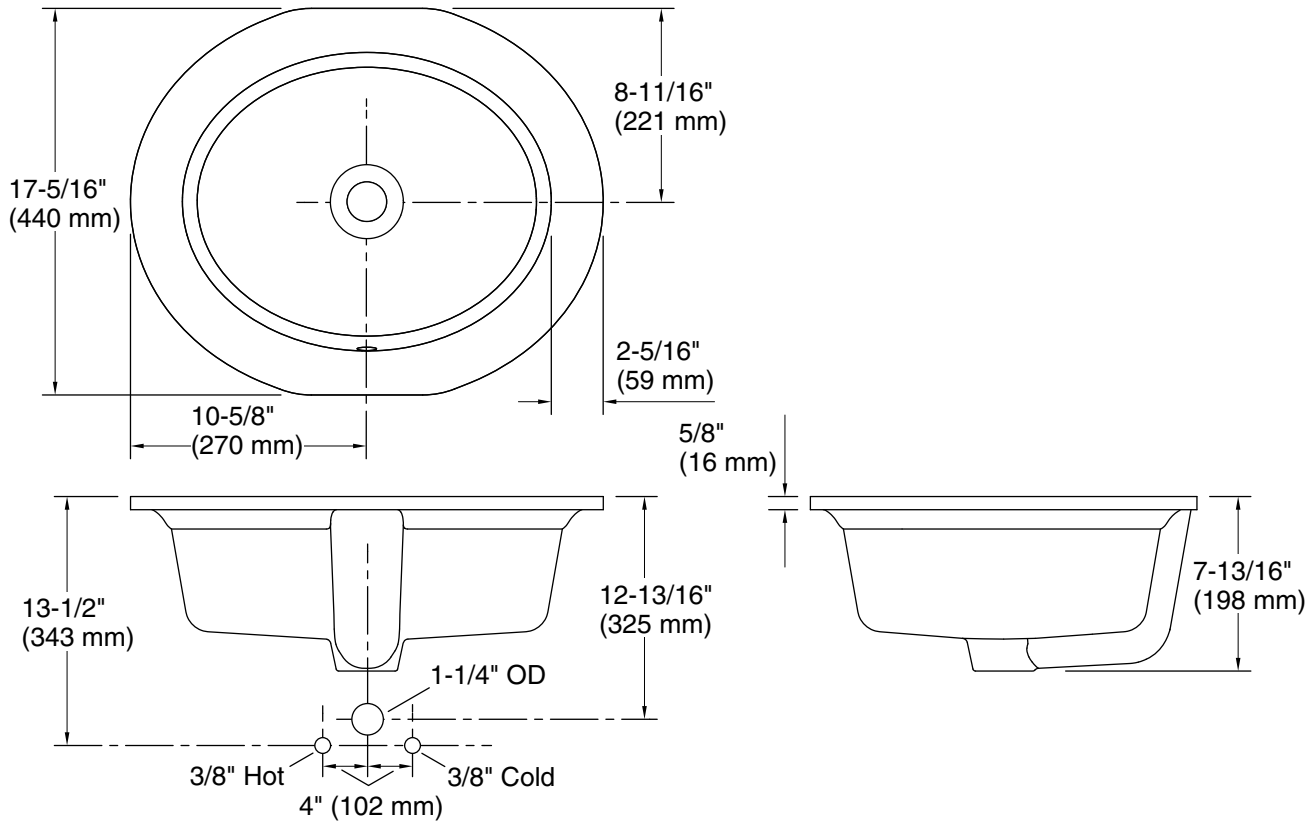

**Artifacts™**

21-1/4" oval undermount bathroom sink  
**K-21782**

**Features**

- Oval basin
- Center drain
- With overflow
- No faucet holes; requires wall- or counter-mount faucet
- Coordinates with other products in the Artifacts collection

### Technical Information

All product dimensions are nominal.

Basin configuration: Single Bowl  
 Min. base cabinet width: 22" (559 mm)

With overflow: Yes

Drain hole: 1-3/4" (45 mm)