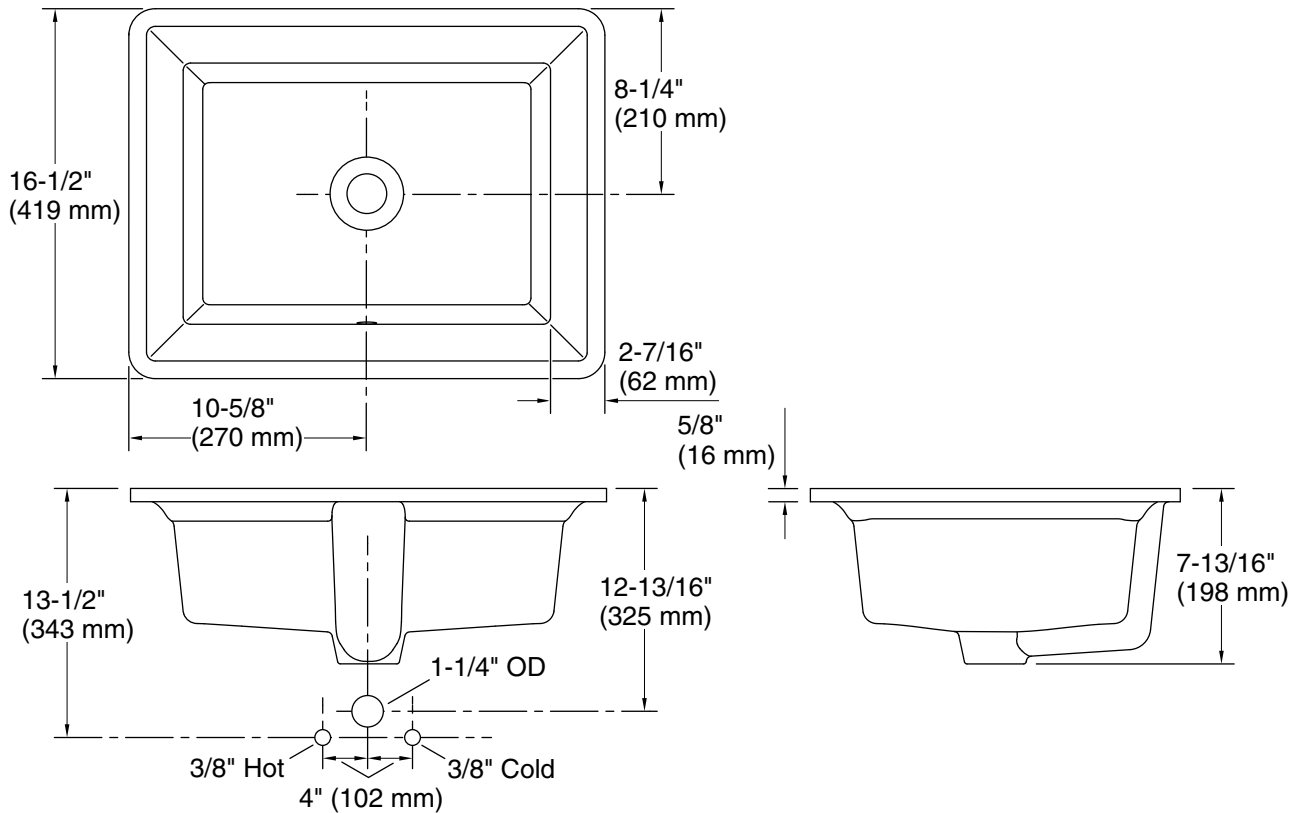

	0	White
---	---	-------

Technical Information

All product dimensions are nominal.

Basin configuration: Single Bowl
 Min. base cabinet width: 20-1/2" (521 mm)
 With overflow: Yes
 Drain hole: 1-3/4" (45 mm)