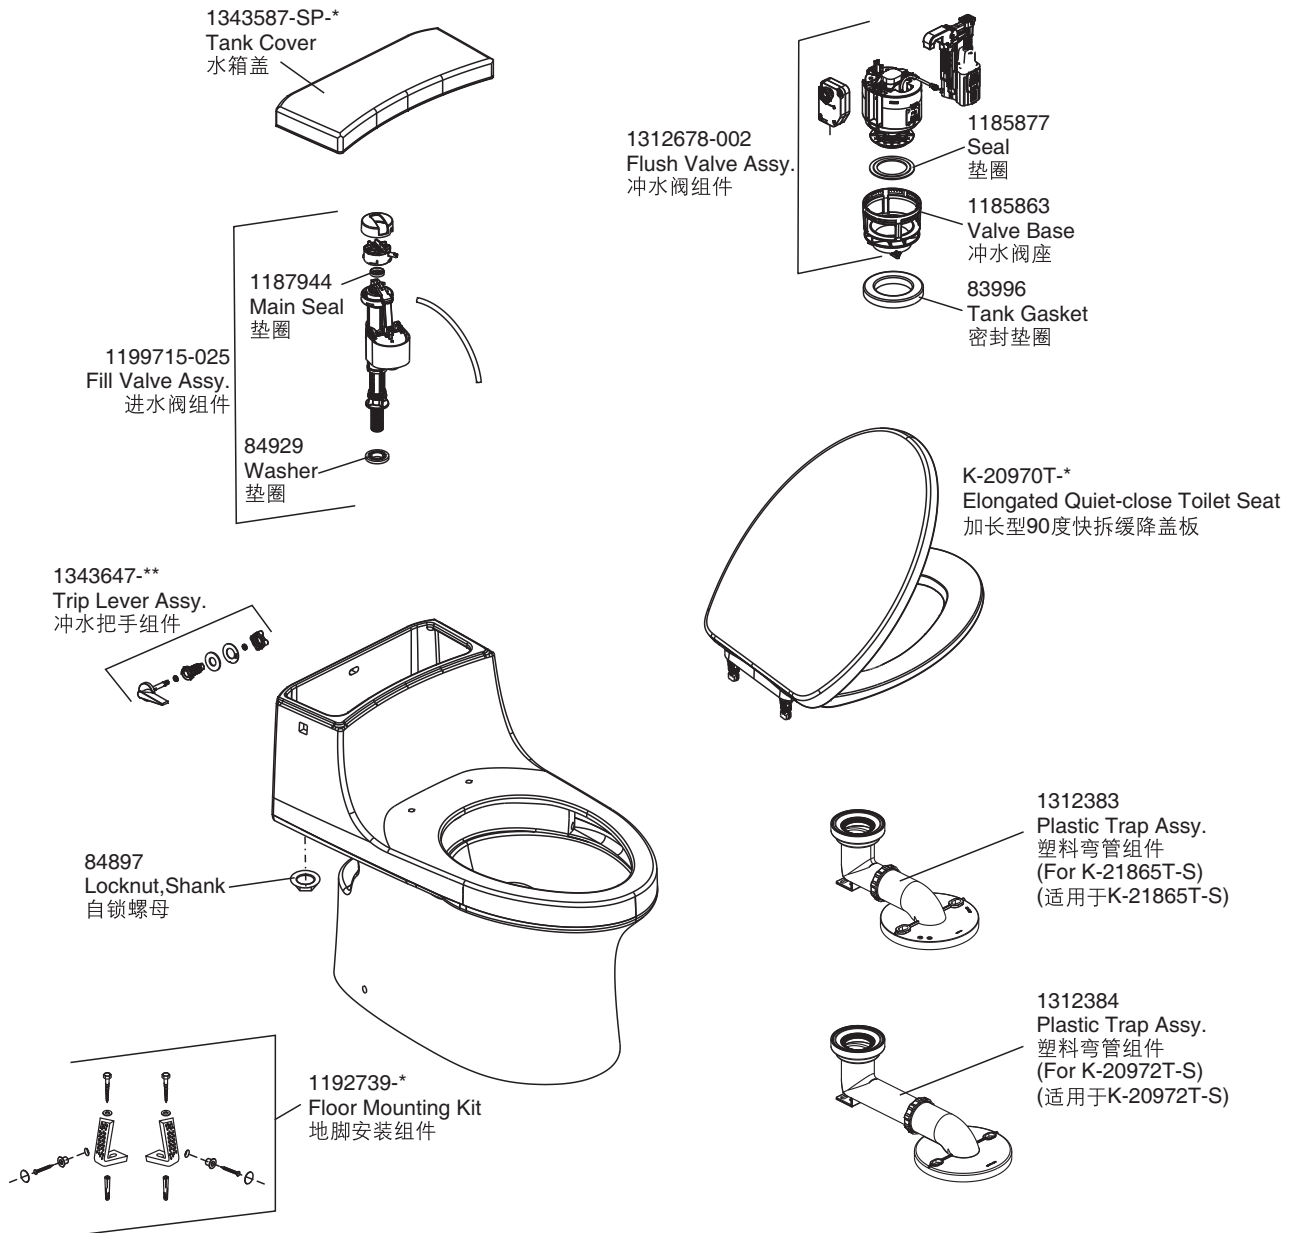

One-Piece Toilet 连体座便器	K-21865T-S-*	K-20972T-S-*
Spec 规格	305mm	400mm
Includes Toilet Seat 含座便器盖板	K-20970T-*	K-20970T-*

Note: -\* is for color code which may represent 0,7,47,96  
注: -\*为颜色代码,有0,7,47,96等颜色

Color code (-\*) or finish (-\*\*) must be specified when ordering.

订购时请说明颜色代码(-\*)或表面处理(-\*\*)

Please refer to service parts page packed with seat for detailed seat service parts.

盖板的维修零件请详见盖板的维修零件图。