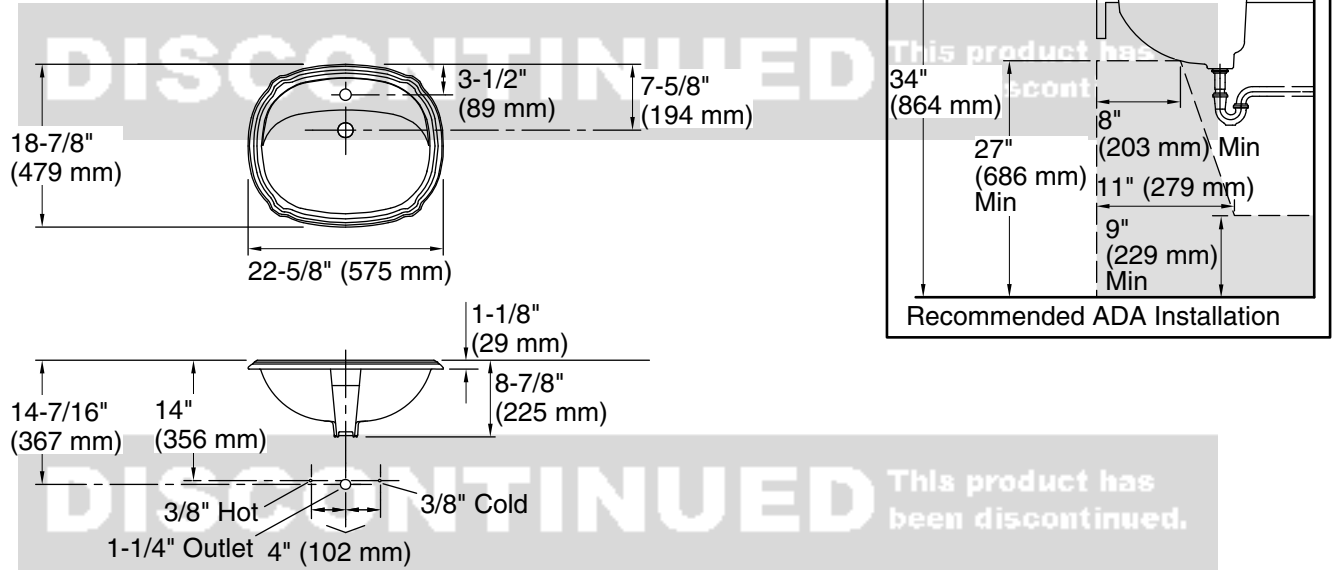

## Technical Information

All product dimensions are nominal.

Basin configuration:	Single Bowl
Bowl area:	Length: 20" (508 mm) Width: 12" (305 mm) Water depth: 5" (127 mm)
Number of deck holes:	1
Faucet hole(s):	1-3/8" (35 mm)
Drain hole:	1-3/4" (44 mm)
Template:	1004223-7, required, included