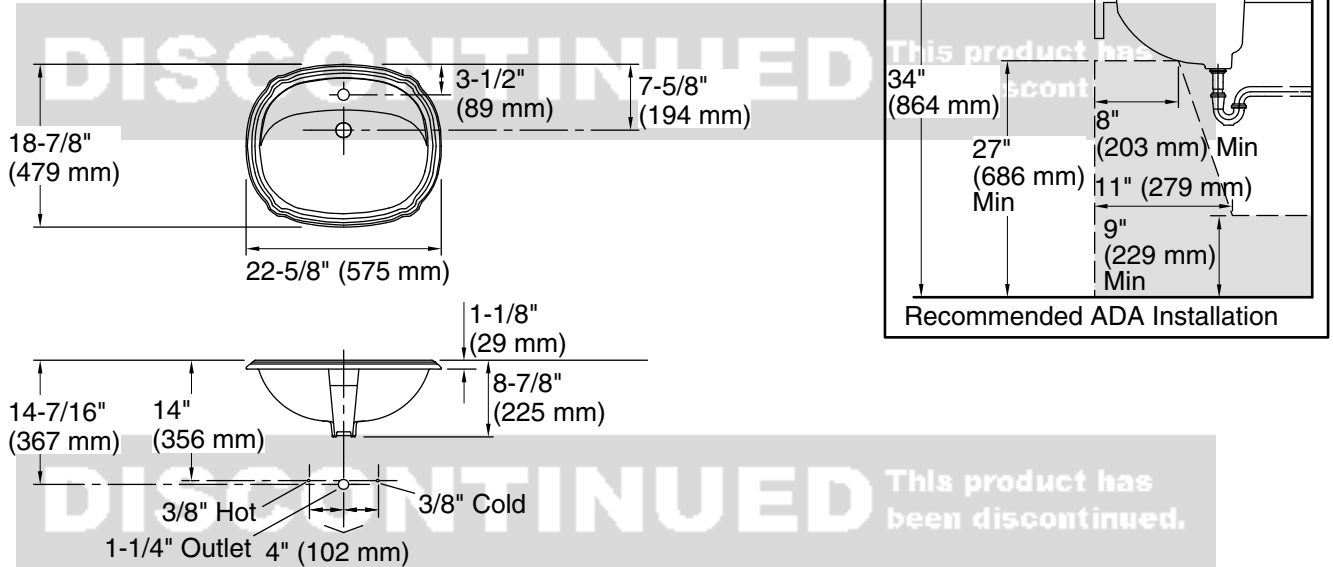

Features

- Single faucet hole
- Oval basin
- Coordinates with other products in the Portrait collection

Material

- Vitreous china

Installation

- Drop-in

Recommended Products/Accessories

K-8998 P-Trap
K-23726 Drain treatment
K-23725 Cast iron cleaner

Technical Information

All product dimensions are nominal.

Bowl area:	Length: 20" (508 mm)
	Width: 12" (305 mm)
	Water depth: 5" (127 mm)
Number of deck holes:	1
Faucet hole(s):	1-3/8" (35 mm)
Drain hole:	1-3/4" (44 mm)
Template:	1004223-7, required, included