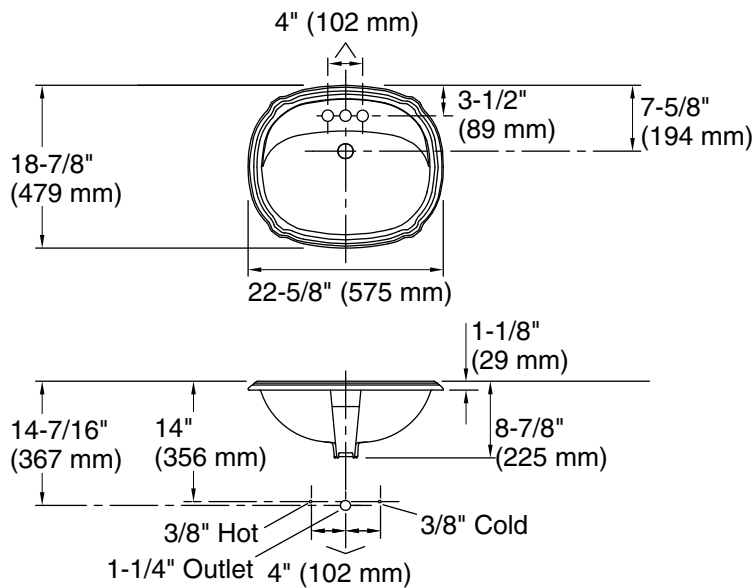

Features

- 4" (102 mm) centerset faucet holes
- Oval basin
- Overflow drain
- Coordinates with other products in the Portrait collection

Material

- Vitreous china

Installation

- Drop-in

Recommended Products/Accessories

CSA B651

OBC

IAPMO Certification

KOHLER® One-Year Limited Warranty

See website for detailed warranty information.

Technical Information

All product dimensions are nominal.

Center(s):	4
Bowl area:	Length: 20" (508 mm) Width: 12" (305 mm) Water depth: 5" (127 mm)
Number of deck holes:	3
Faucet hole spacing:	4" (102 mm)
Faucet hole(s):	1-1/4" (32 mm)
Drain hole:	1-3/4" (44 mm)
Template:	1004223-7, required, included