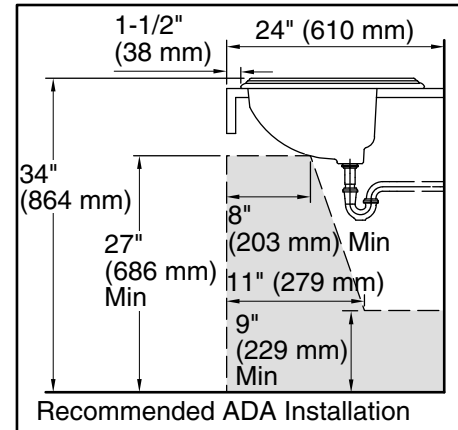

Features

- 4" (102 mm) centerset faucet holes
- Oval basin
- Overflow drain
- Coordinates with other products in the Portrait collection

Material

- Vitreous china

Installation

- Drop-in

Recommended Products/Accessories

- K-8998 P-Trap
- K-23726 Drain treatment
- K-23725 Cast iron cleaner

ADA

CSA B651

OBC

Codes/Standards

ASME A112.19.2/CSA B45.1

ADA

ICC/ANSI A117.1

CSA B651

OBC

IAPMO Certification

KOHLER® One-Year Limited Warranty

See website for detailed warranty information.

Technical Information

All product dimensions are nominal.

Center(s):	4
Bowl area:	Length: 20" (508 mm) Width: 12" (305 mm) Water depth: 5" (127 mm)
Number of deck holes:	3
Faucet hole spacing:	4" (102 mm)
Faucet hole(s):	1-1/4" (32 mm)
Drain hole:	1-3/4" (44 mm)
Template:	1004223-7, required, included