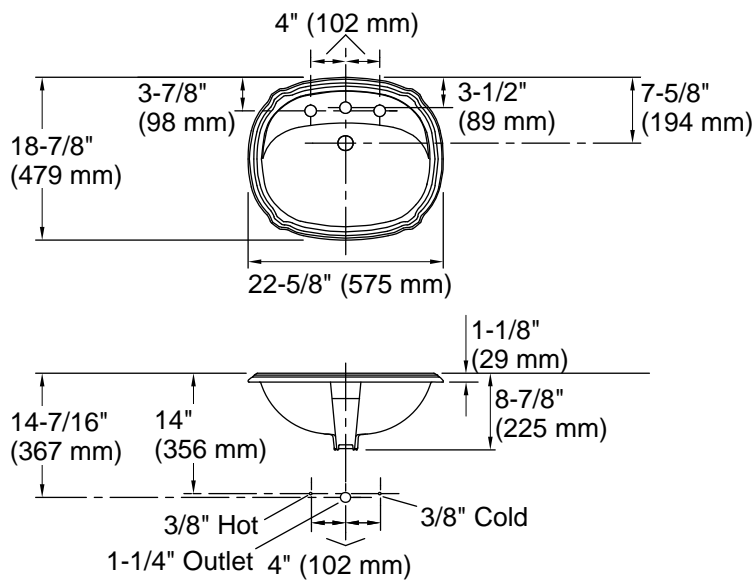

### Features

- 8" (203 mm) widespread faucet holes
- Oval basin
- Coordinates with other products in the Portrait collection

## Technical Information

All product dimensions are nominal.

Basin configuration:	Single Bowl
Bowl area:	Length: 20" (508 mm) Width: 12" (305 mm) Water depth: 5" (127 mm)
Number of deck holes:	3
Faucet hole(s):	1-3/8" (35 mm)
Drain hole:	1-3/4" (44 mm)
Template:	1004223-7, required, included