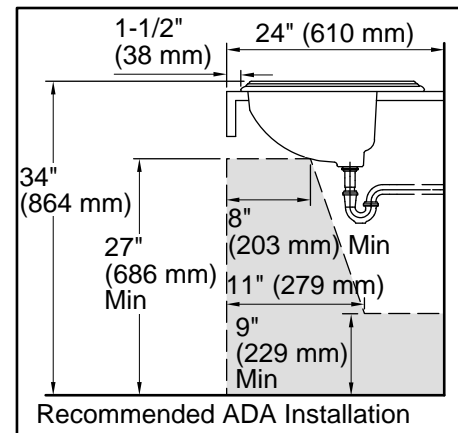

### Features

- 8" (203 mm) widespread faucet holes
- Oval basin
- Coordinates with other products in the Portrait collection

## Technical Information

All product dimensions are nominal.

Basin configuration:	Single Bowl
Bowl area:	Length: 20" (508 mm) Width: 12" (305 mm) Water depth: 5" (127 mm)
Number of deck holes:	3
Faucet hole(s):	1-3/8" (35 mm)
Drain hole:	1-3/4" (44 mm)
Template:	1004223-7, required, included