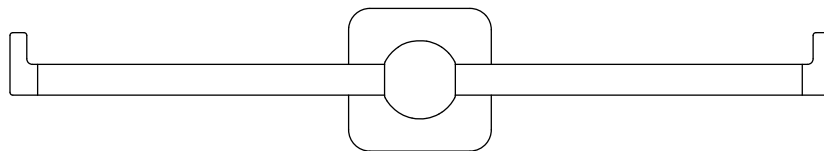

Technical Information

All product dimensions are nominal.

Material: Zinc, Stainless Steel

Notes

Install this product according to the installation instructions.

CAUTION: Risk of personal injury. Do not install these products in any area where they are likely to be used inadvertently as a grab bar or support bar. These products are not designed or intended for use as a grab bar or support bar.