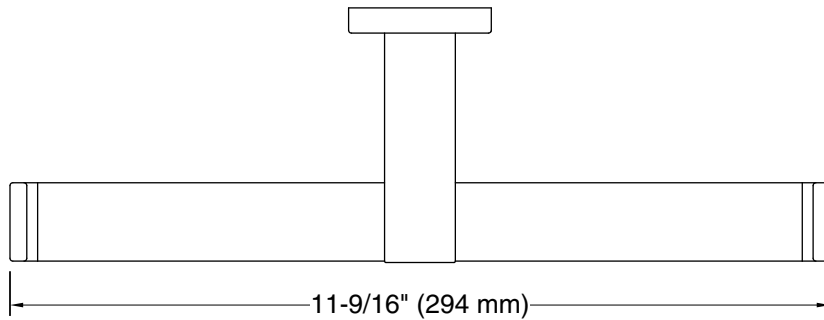

Technical Information

All product dimensions are nominal.

Material: Zinc, Stainless Steel

Notes

Install this product according to the installation instructions.

CAUTION: Risk of personal injury. Do not install these products in any area where they are likely to be used inadvertently as a grab bar or support bar. These products are not designed or intended for use as a grab bar or support bar.