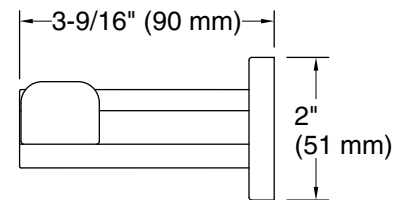

Technical Information

All product dimensions are nominal.

Material: Zinc, Stainless Steel

Notes

Install this product according to the installation instructions.

CAUTION: Risk of personal injury. Do not install these products in any area where they are likely to be used inadvertently as a grab bar or support bar. These products are not designed or intended for use as a grab bar or support bar.