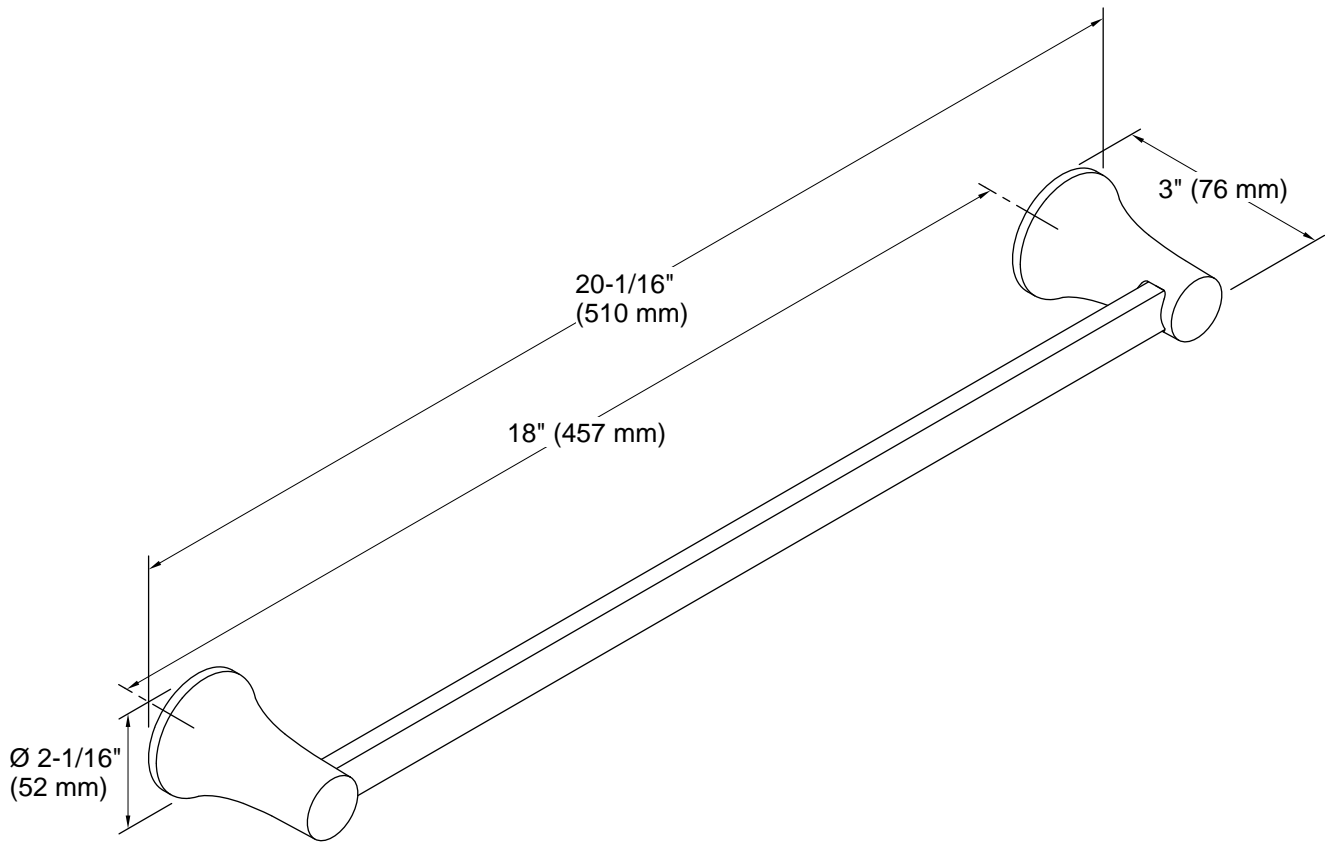

Color	Code	Description
	CP	Polished Chrome
	SN	Vibrant® Polished Nickel
	BN	Vibrant® Brushed Nickel
	BL	Matte Black
	2MB	Vibrant® Brushed Moderne Brass

Technical Information

All product dimensions are nominal.