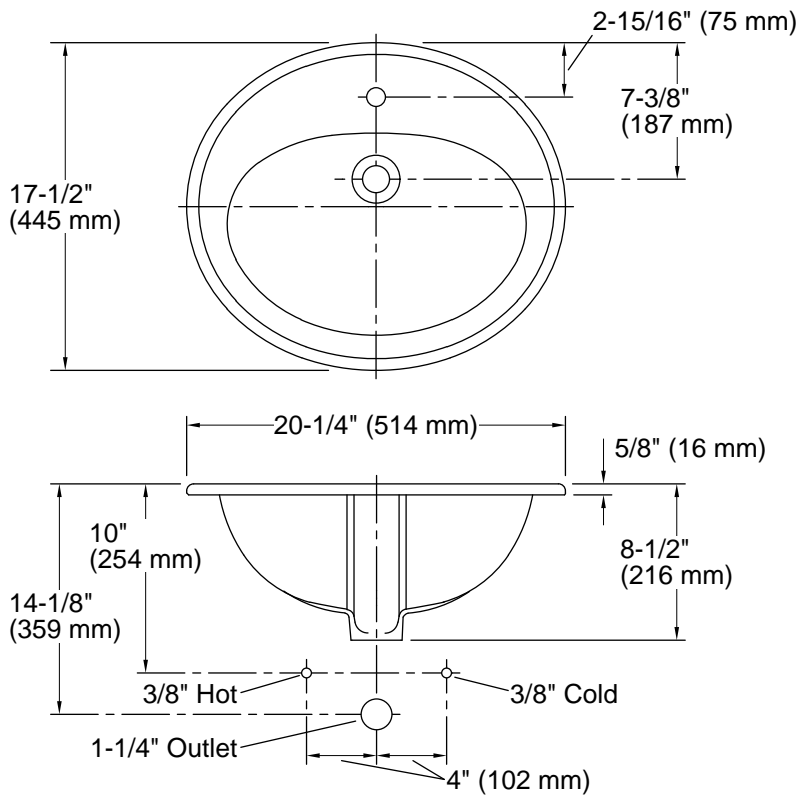

Pennington®
20-1/4" oval drop-in bathroom sink
K-2196-1

Features

- Single faucet hole
- Oval basin
- Overflow drain

Material

- Vitreous china

Installation

- Drop-in

Recommended Products/Accessories

THE BOLD LOOK
OF **KOHLER®**

Standard Installation

Technical Information

All product dimensions are nominal.

Basin configuration:	Single Bowl
Basin area (Only):	Length: 16" (406 mm) Width: 11" (279 mm) Water depth: 4" (102 mm)
With overflow:	Yes
Number of deck holes:	1
Faucet hole(s):	1-3/8" (35 mm)
Drain hole:	1-3/4" (44 mm)
Template:	1002970-7, required, included