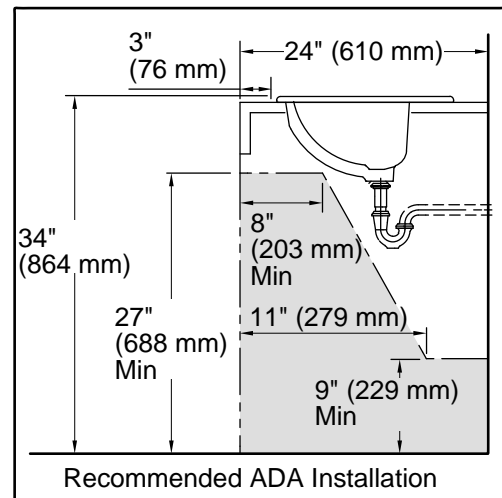

THE BOLD LOOK
OF **KOHLER®**

Standard Installation

Technical Information

All product dimensions are nominal.

Basin configuration:	Single Bowl
Basin area (Only):	Length: 16" (406 mm) Width: 11" (279 mm) Water depth: 4" (102 mm)
With overflow:	Yes
Number of deck holes:	1
Faucet hole(s):	1-3/8" (35 mm)
Drain hole:	1-3/4" (44 mm)
Template:	1002970-7, required, included