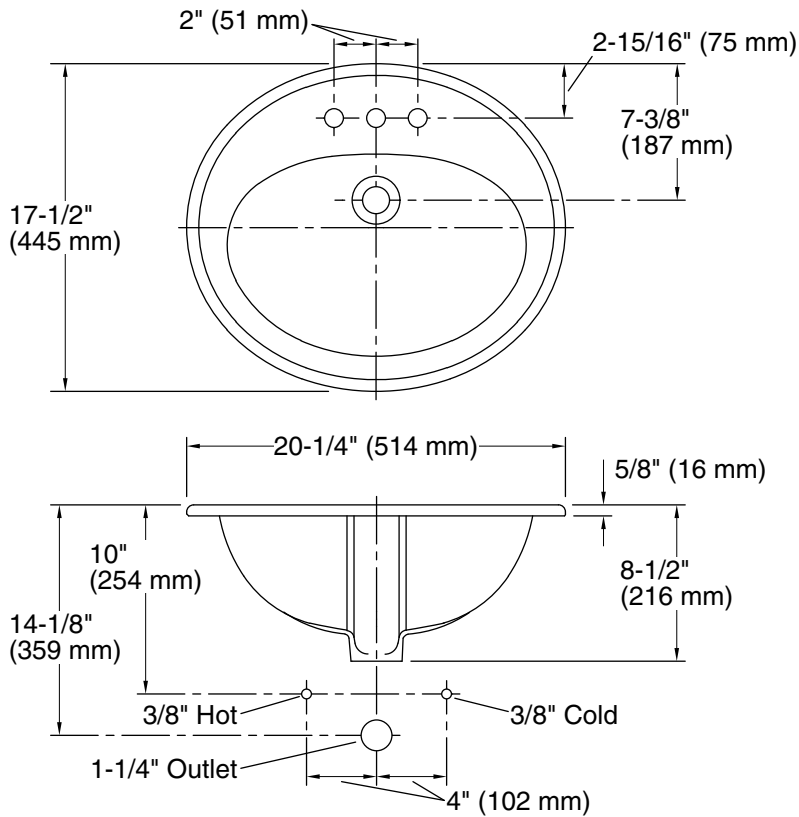

Standard Installation