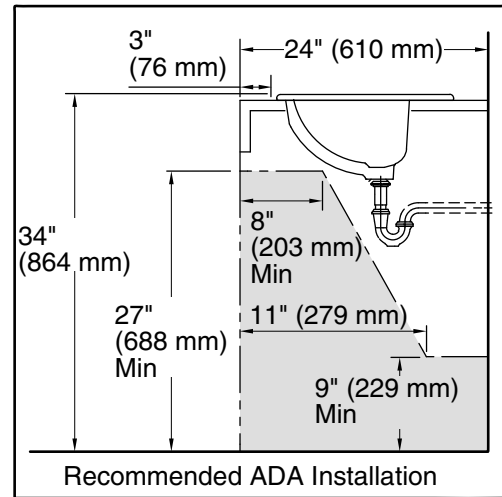

Technical Information

All product dimensions are nominal.

Basin configuration:	Single Bowl
Center(s):	4
Bowl area (Only):	Length: 16" (406 mm) Width: 11" (279 mm) Water depth: 4" (102 mm)
With overflow:	Yes
Number of deck holes:	3
Faucet hole spacing:	4" (102 mm)
Faucet hole(s):	1-1/4" (32 mm)
Drain hole:	1-3/4" (44 mm)
Template:	1002970-7, required, included

Notes

Install this product according to the installation instructions.

NOTICE: Countertop manufacturer or cutter must use the cut-out template provided with the product, or a current one provided by Kohler Co. (call 1-800-4-KOHLER). Kohler Co. is not responsible for cutout errors when the incorrect cut-out template is used.

ADA, OBC, CSA B651 compliant when installed to the specific requirements of these regulations.