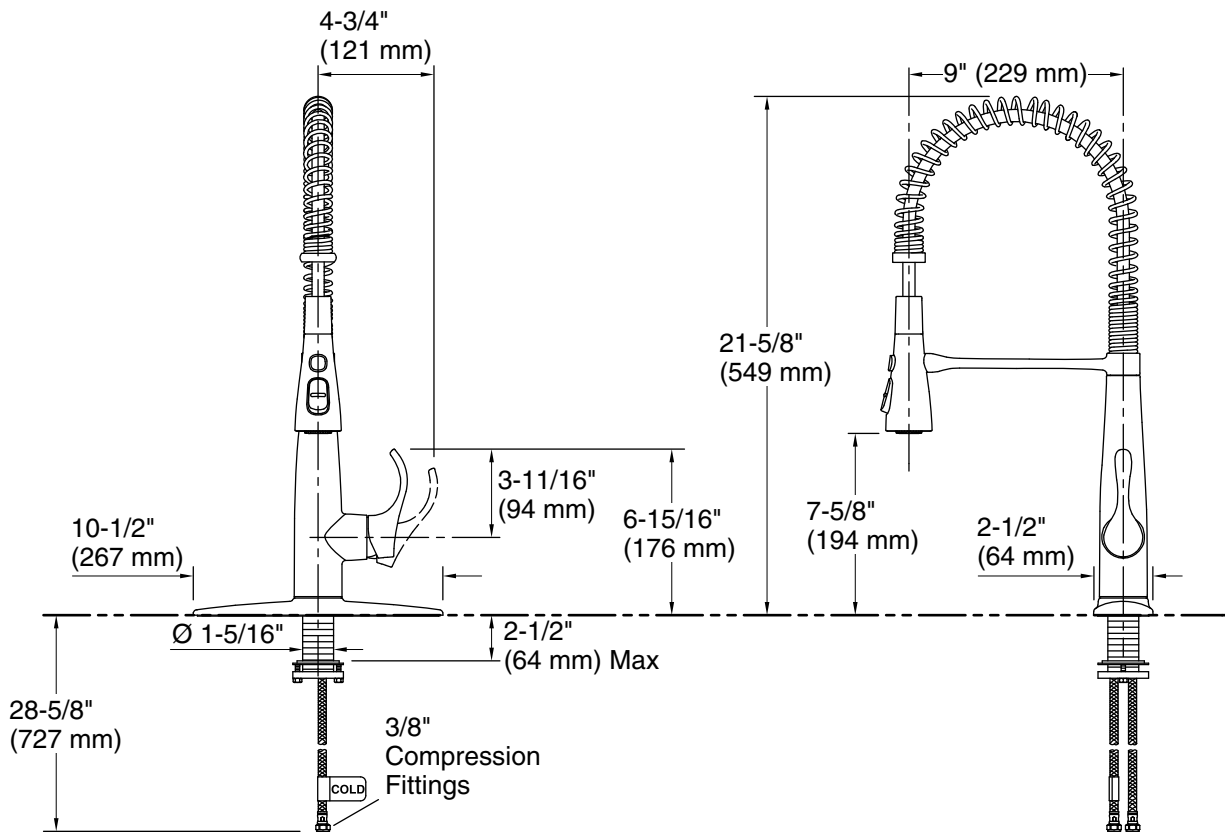

Technical Information

All product dimensions are nominal.

Faucet:

Flow rate: 1.5 gal/min (5.7 l/min)

Drain included: No

Spout:

Spout reach: 9" (229 mm)

Handshower: