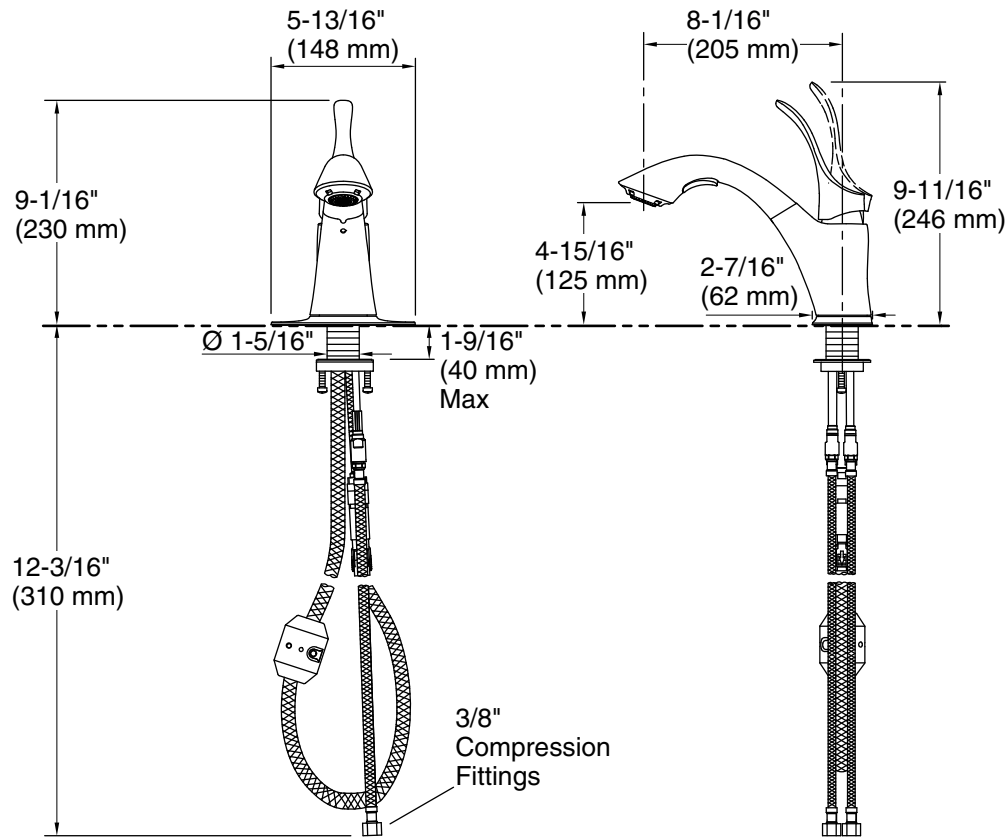

Features

- Two-function pull-out sprayhead with touch-control allows you to switch from aerate to Sweep® spray
- Fast flow provides a powerful rise and quickly fills basins and buckets
- Pull-out spout provides flexibility, reaching beyond the sink
- 120° spout rotation offers flexible water containment within sink space
- MasterClean™ sprayface features an easy-to-clean surface that withstands mineral buildup and maximizes spray performance
- KOHLER® ceramic disc valves exceed industry longevity standards for a lifetime of durable performance
- Single-handle operation facilitates flow and temperature control
- Large spray setting button helps easily transition between spray functions
- 4.0 gpm (15.1 lpm) maximum flow rate at 20 psi (1.3 bar)

Technical Information

All product dimensions are nominal.

Faucet:

Flow rate: 4 gal/min (15.1 l/min)

Drain included: No

Handshower:

Rated maximum flow: 0 gal/min (0 l/min)

Notes

Install this product according to the installation instructions.

Faucet contains all necessary parts for both single-hole and three-hole installations.