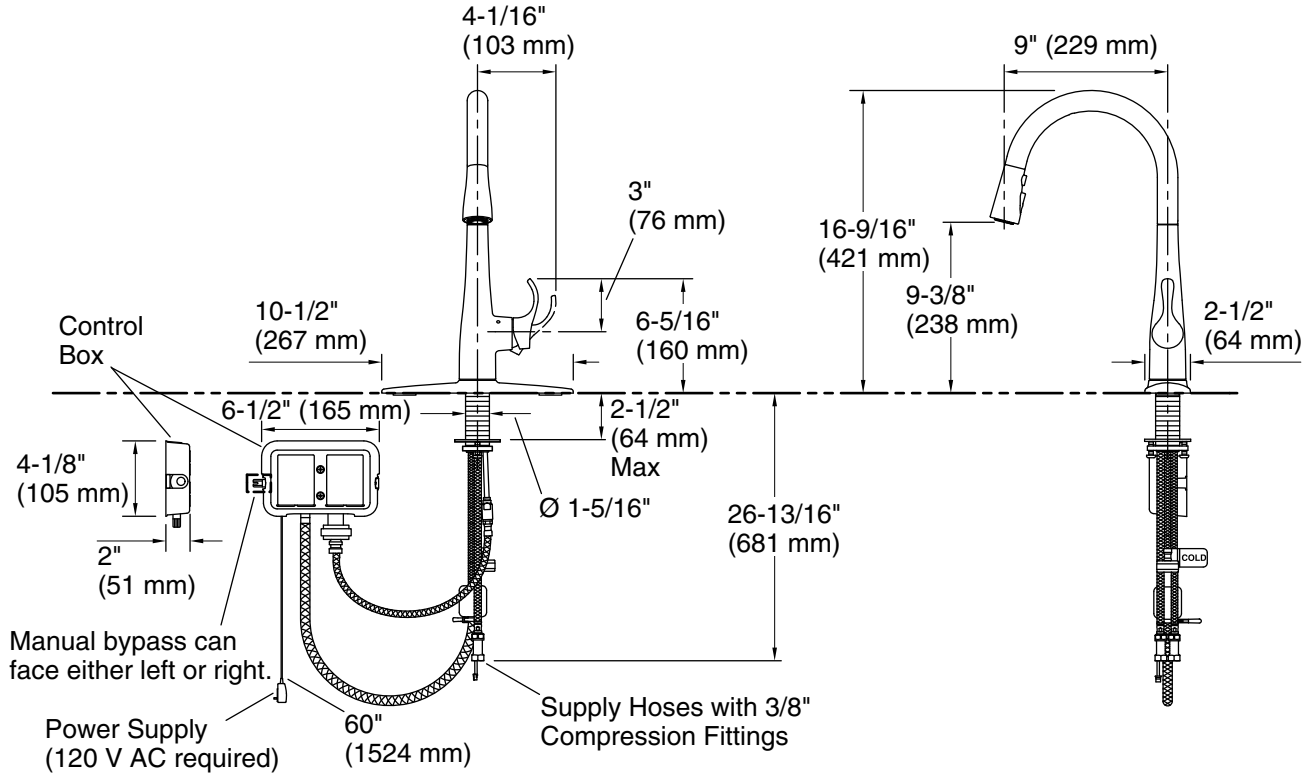

Required Electrical Service

One dedicated circuit required.
120 V, .15 A, 60 Hz

Technical Information

All product dimensions are nominal.

Power source: Plug - AC, included

Faucet:

Flow rate: 1.5 gal/min (5.7 l/min)

Drain included: No

Spout:

Spout reach: 9" (228 mm)

Handshower:

Rated maximum flow: 0 gal/min (0 l/min)

Notes

Install this product according to the installation instructions.

REQUIRED: Unswitched power outlet (120 V AC) located below the sink and within 5' (1.5 m) of the control box. (Garbage disposals typically use switched outlets and are not recommended.)

Provide one grounded electrical outlet within 24" (610 mm) of each component.

ADA compliant for faucet handles only.

ADA compliant for faucet handles only

ADA, CSA B651 compliant when installed to the specific requirements of these regulations.