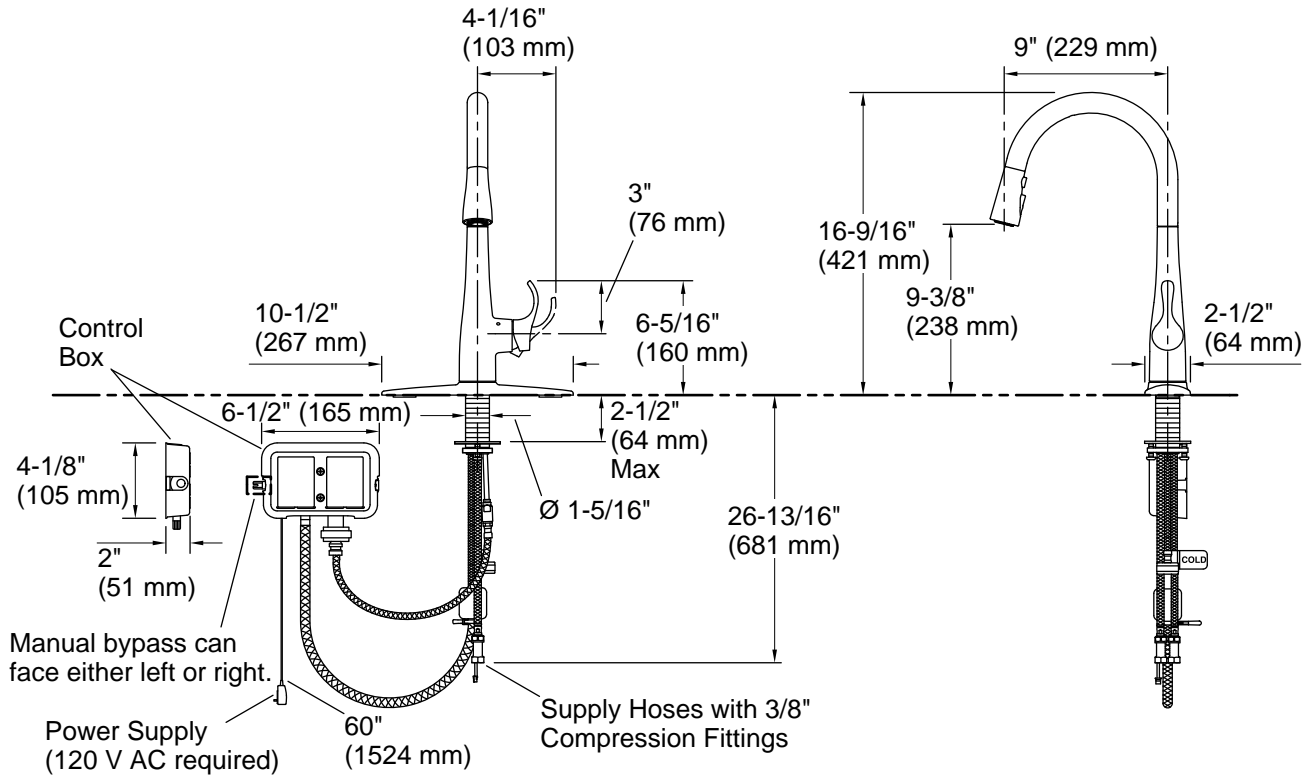

Required Electrical Service

One dedicated circuit required.

120 V, .15 A, 60 Hz

Technical Information

All product dimensions are nominal.

Power source: Plug - AC, included

Faucet:

Flow rate: 1.5 gal/min (5.7 l/min)

Drain included: No

Spout:

Spout reach: 9" (228 mm)

Handshower:

Rated maximum flow: 0 gal/min (0 l/min)

Notes

Install this product according to the installation instructions.

REQUIRED: Unswitched power outlet (120 V AC) located below the sink and within 5' (1.5 m) of the control box. (Garbage disposals typically use switched outlets and are not recommended.)

Provide one grounded electrical outlet within 24" (610 mm) of each component.

ADA complaint for faucet handles only.

ADA compliant for faucet handles only

ADA, CSA B651 compliant when installed to the specific requirements of these regulations.