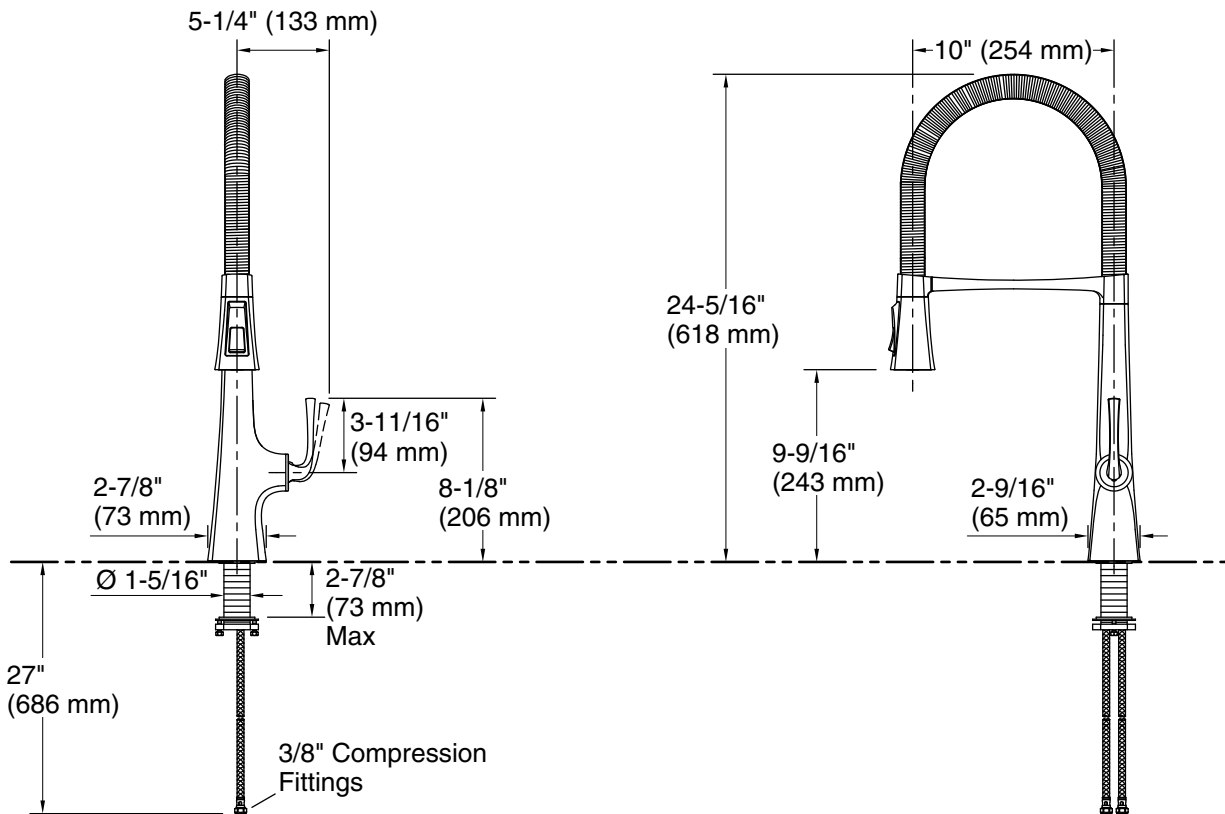

Adapters, Rough-in and Extension Kits

1327990 Range: 2-1/2" (64 mm) - 2-5/8" (67 mm)

Optional Products/Accessories

K-22071 Three-hole kitchen faucet escutcheon

ADA CSA B651

Codes/Standards

ASME A112.18.1/CSA B125.1

Technical Information

All product dimensions are nominal.

Faucet:

Flow rate: 1.5 gal/min (5.7 l/min)

Drain included: No

Spout:

Spout reach: 10" (254 mm)

Handle clearance: 5-1/4" (133 mm)

Handshower:

Rated maximum flow: 0 gal/min (0 l/min)

Notes

Install this product according to the installation instructions.

ADA complaint for faucet handles only.

ADA compliant for faucet handles only

ADA, CSA B651 compliant when installed to the specific requirements of these regulations.