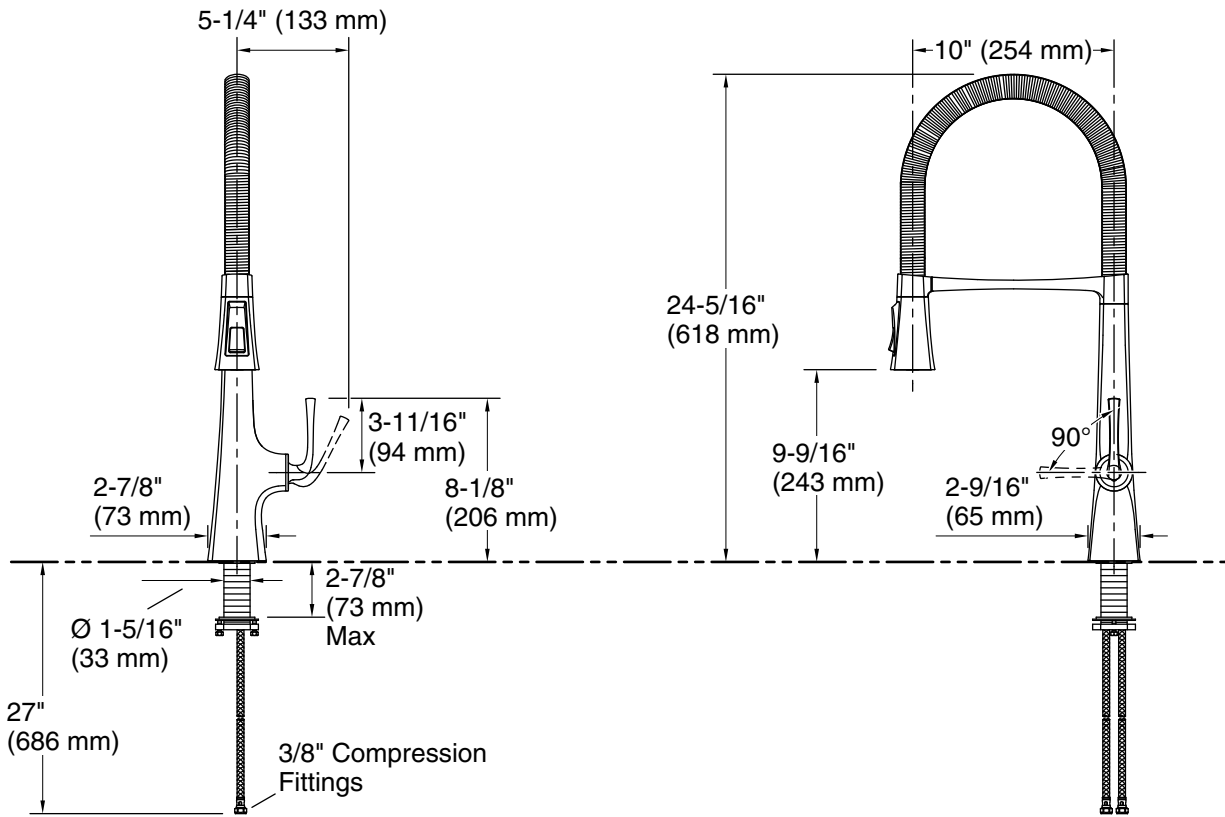

Adapters, Rough-in and Extension Kits

1327990 Range: 2-1/2" (64 mm) - 2-5/8" (67 mm)

Optional Products/Accessories

K-22071 Three-hole kitchen faucet escutcheon

ADA **CSA B651**

Codes/Standards

ASME A112.18.1/CSA B125.1
NSF/ANSI/CAN 61
NSF/ANSI/CAN 372
DOE - Energy Policy Act 1992
California Energy Commission (CEC)
ADA
ICC/ANSI A117.1
CSA B651

Technical Information

All product dimensions are nominal.

Faucet flow rate: 1.5 gal/min (5.7 l/min)

Spout:

Spout reach: 10" (254 mm)

Handle clearance: 5-1/4" (133 mm)

Notes

Install this product according to the installation instructions.