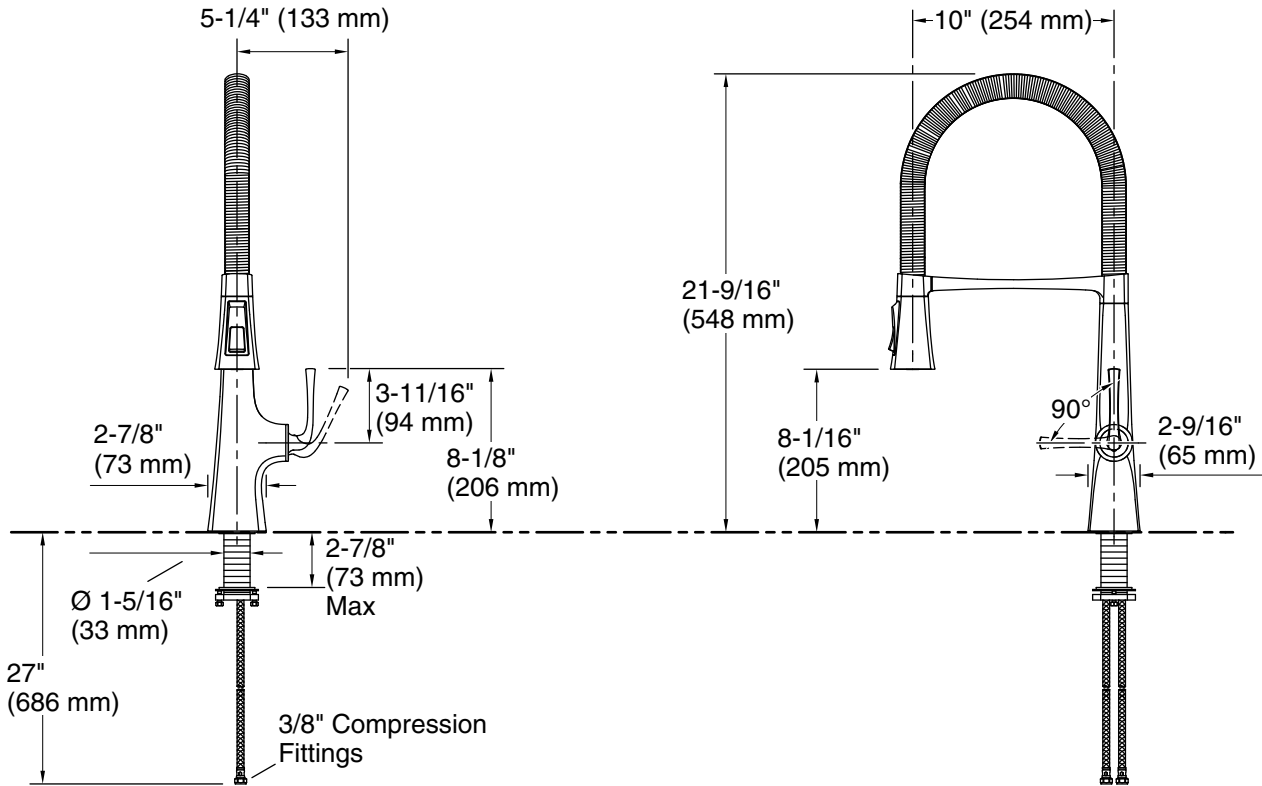

Features

- Semi-professional kitchen faucet with finish-matched easy-clean hose cover
- Switch-Grip™ sprayhead rotates in 90-degree increments. Face buttons in the direction you prefer
- Three-function pull-down sprayhead with touch-control allows you to switch between stream, Sweep® spray and BerrySoft® spray
- Sweep® spray features specially angled nozzles that form a wide, powerful blade of water to sweep your dishes and sink clean
- DockNetik® magnetic docking system securely locks sprayhead into place when not in use
- 21" high-arch 360° rotating swing spout offers vertical clearance for tall cookware and pitchers
- 10" (254 mm) swing spout reach
- 1.5 gpm (5.7 lpm) maximum flow rate at 60 psi (4.14 bar)
- Single lever handle makes adjusting water temperature easy.
- Temperature memory allows faucet to be turned on and off at the temperature set during prior usage
- MasterClean™ sprayface features an easy-to-clean surface that withstands mineral buildup and maximizes spray performance
- KOHLER® ceramic disc valves exceed industry longevity standards for a lifetime of durable performance

Adapters, Rough-in and Extension Kits

1327990 Range: 2-1/2" (64 mm) - 4-5/8" (117 mm)

Optional Products/Accessories

K-22071 Three-hole kitchen faucet escutcheon

ADA CSA B651

Codes/Standards

ASME A112.18.1/CSA B125.1
NSF/ANSI/CAN 61
NSF/ANSI/CAN 372
DOE - Energy Policy Act 1992
California Energy Commission (CEC)
ADA
ICC/ANSI A117.1
CSA B651

Technical Information

All product dimensions are nominal.

Faucet flow rate: 1.5 gal/min (5.7 l/min)

Spout:

Spout reach: 10" (254 mm)

Handle clearance: 5-1/4" (133 mm)

Notes

Install this product according to the installation instructions.