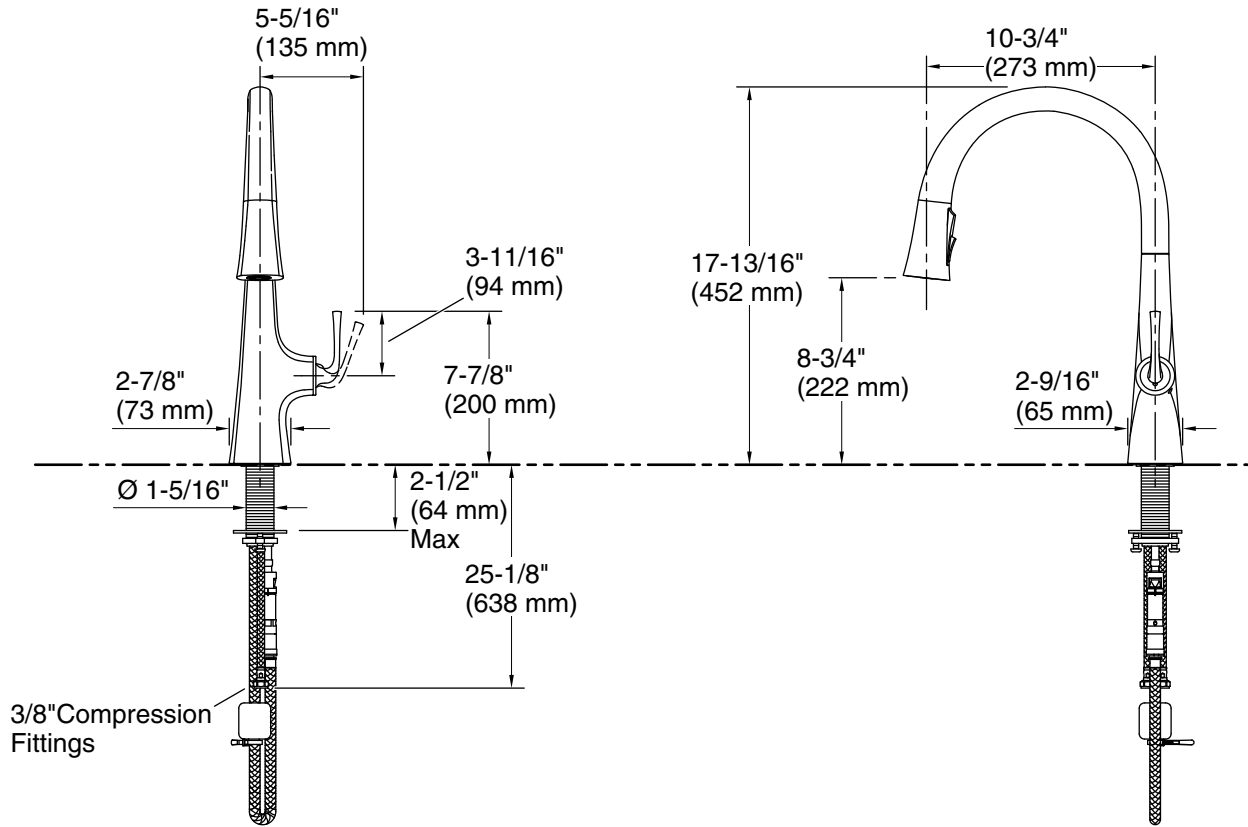

Adapters, Rough-in and Extension Kits

1012715 Range: 2-1/2" (64 mm) - 4-5/8" (118 mm)

Optional Products/Accessories

K-22071 Three-hole kitchen faucet escutcheon

ADA **CSA B651**

Codes/Standards

ASME A112.18.1/CSA B125.1
 NSF/ANSI/CAN 61
 NSF/ANSI/CAN 372
 All applicable US Federal and State material regulations
 DOE - Energy Policy Act 1992
 California Energy Commission (CEC)
 ADA
 ICC/ANSI A117.1
 CSA B651
 IAPMO Certification

Technical Information

All product dimensions are nominal.

Faucet:

Flow rate: 1.5 gal/min (5.7 l/min)

Drain included: No

Spout:

Spout reach: 10-3/4" (273 mm)

Handshower: