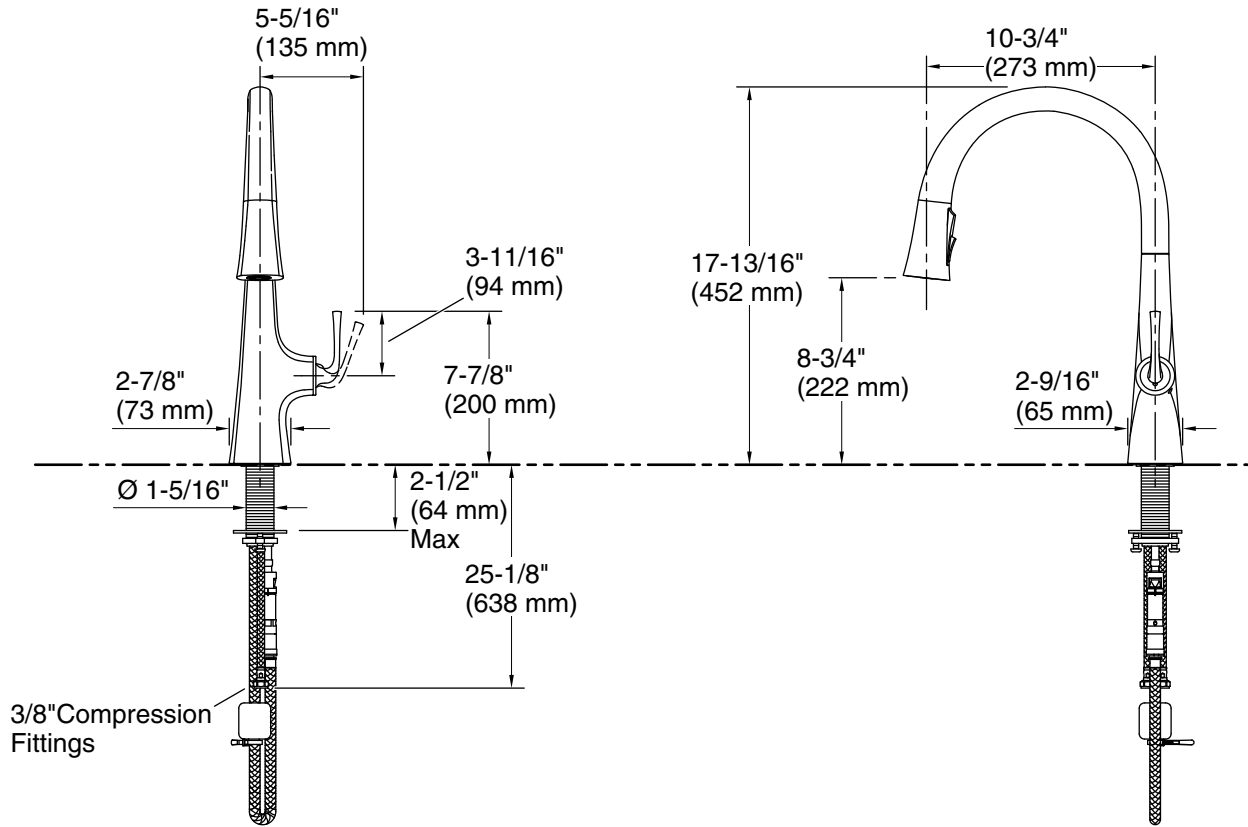

Adapters, Rough-in and Extension Kits

1012715 Range: 2-1/2" (64 mm) -
 4-5/8" (118 mm)

Optional Products/Accessories

K-22071 Three-hole kitchen faucet escutcheon

ADA **CSA B651**

Codes/Standards

ASME A112.18.1/CSA B125.1
 NSF/ANSI/CAN 61
 NSF/ANSI/CAN 372
 DOE - Energy Policy Act 1992
 California Energy Commission (CEC)
 ADA
 ICC/ANSI A117.1
 CSA B651

Technical Information

All product dimensions are nominal.

Faucet flow rate: 1.5 gal/min (5.7 l/min)

Spout:

Spout reach: 10-3/4" (273 mm)

Notes

Install this product according to the installation instructions.