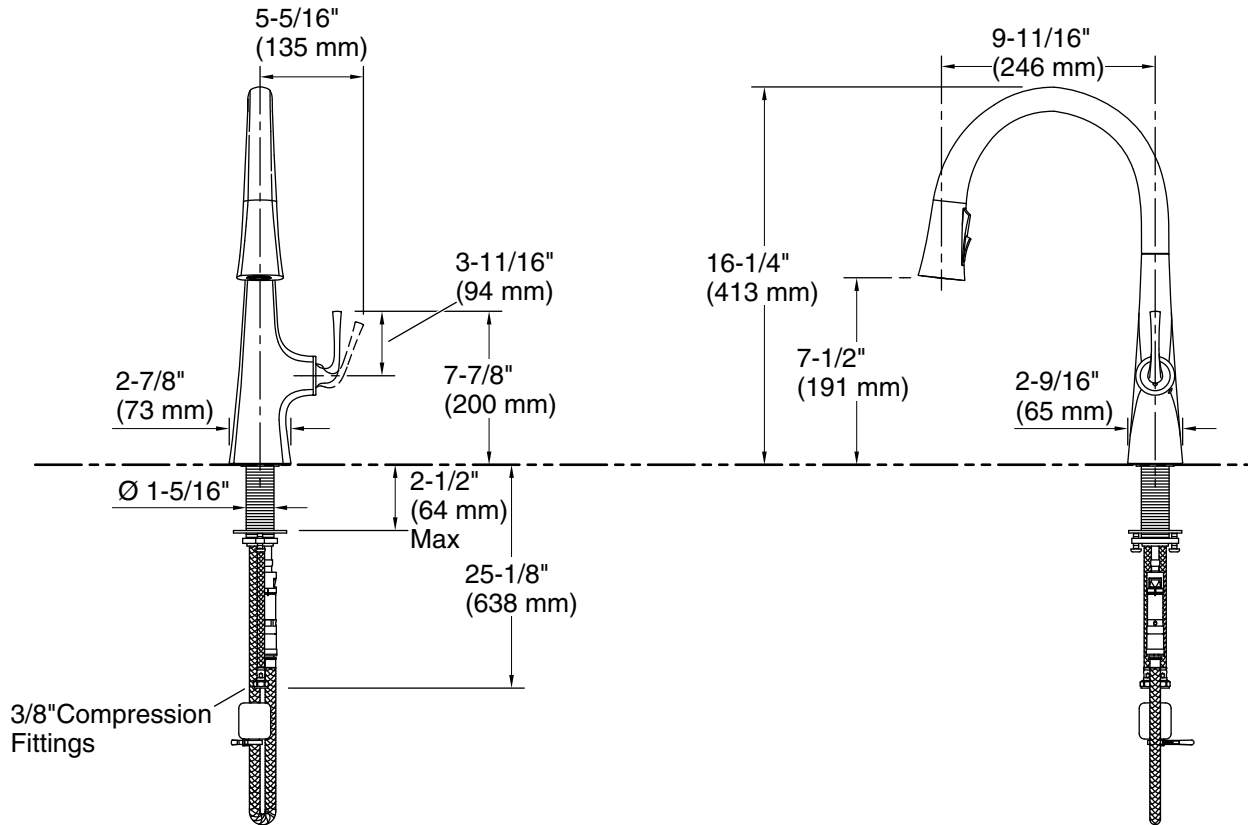

Adapters, Rough-in and Extension Kits

1012715 Range: 2-1/2" (64 mm) - 4-5/8" (118 mm)

Optional Products/Accessories

K-22071 Three-hole kitchen faucet escutcheon

ADA **CSA B651**

Codes/Standards

ASME A112.18.1/CSA B125.1
 NSF/ANSI/CAN 61
 NSF/ANSI/CAN 372
 All applicable US Federal and State material regulations
 DOE - Energy Policy Act 1992
 California Energy Commission (CEC)
 ADA
 ICC/ANSI A117.1
 CSA B651
 IAPMO Certification

Technical Information

All product dimensions are nominal.

Faucet:

Flow rate: 1.5 gal/min (5.7 l/min)

Drain included: No

Spout:

Spout reach: 9-11/16" (246 mm)

Handshower: