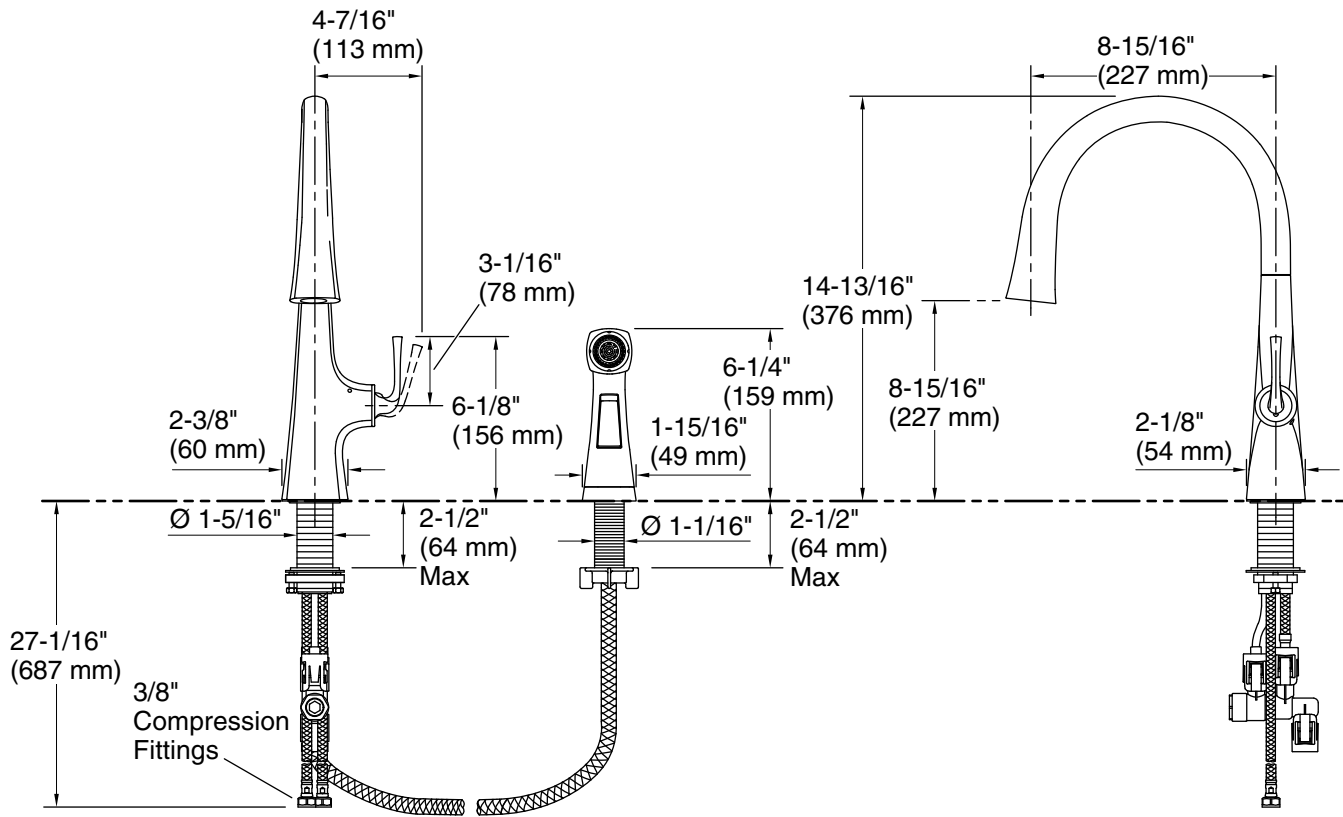

## Installation

- Deck-mount
- Two-hole or four-hole (three-hole escutcheon available for four-hole applications; K-22071, sold separately)
- Flexible supply lines simplify installation

### Technical Information

All product dimensions are nominal.

Faucet flow rate: 1.5 gal/min (5.7 l/min)

Drain included: No

### Spout:

Spout reach: 8-15/16" (227 mm)