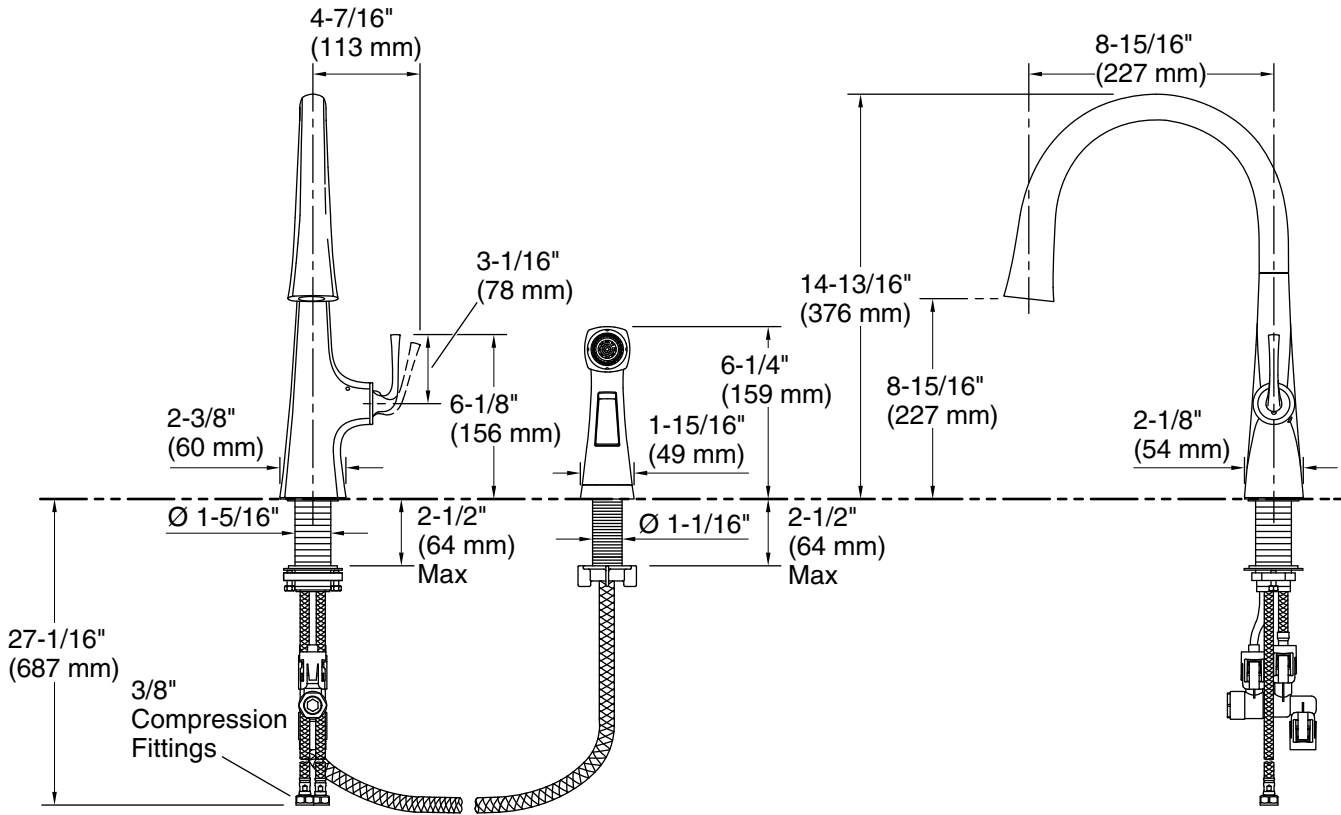

Material

- Premium metal construction for durability and reliability
- KOHLER® finishes resist corrosion and tarnishing

Installation

- Deck-mount
- Two-hole or four-hole (three-hole escutcheon available for four-hole applications; K-22071, sold separately)
- Flexible supply lines simplify installation

Optional Products/Accessories

K-22071 Three-hole kitchen faucet escutcheon

ADA CSA B651

Codes/Standards

ASME A112.18.1/CSA B125.1
NSF/ANSI/CAN 61
NSF/ANSI/CAN 372
All applicable US Federal and State material regulations
DOE - Energy Policy Act 1992
California Energy Commission (CEC)
ADA
ICC/ANSI A117.1
CSA B651
IAPMO Certification

Technical Information

All product dimensions are nominal.

Faucet:

Flow rate: 1.5 gal/min (5.7 l/min)

Drain included: No

Spout:

Spout reach: 8-15/16" (227 mm)

Handshower:

Rated maximum flow: 0 gal/min (0 l/min)

Notes

Install this product according to the installation instructions.

ADA compliant for faucet handles only.

ADA compliant for faucet handles only

ADA, CSA B651 compliant when installed to the specific requirements of these regulations.