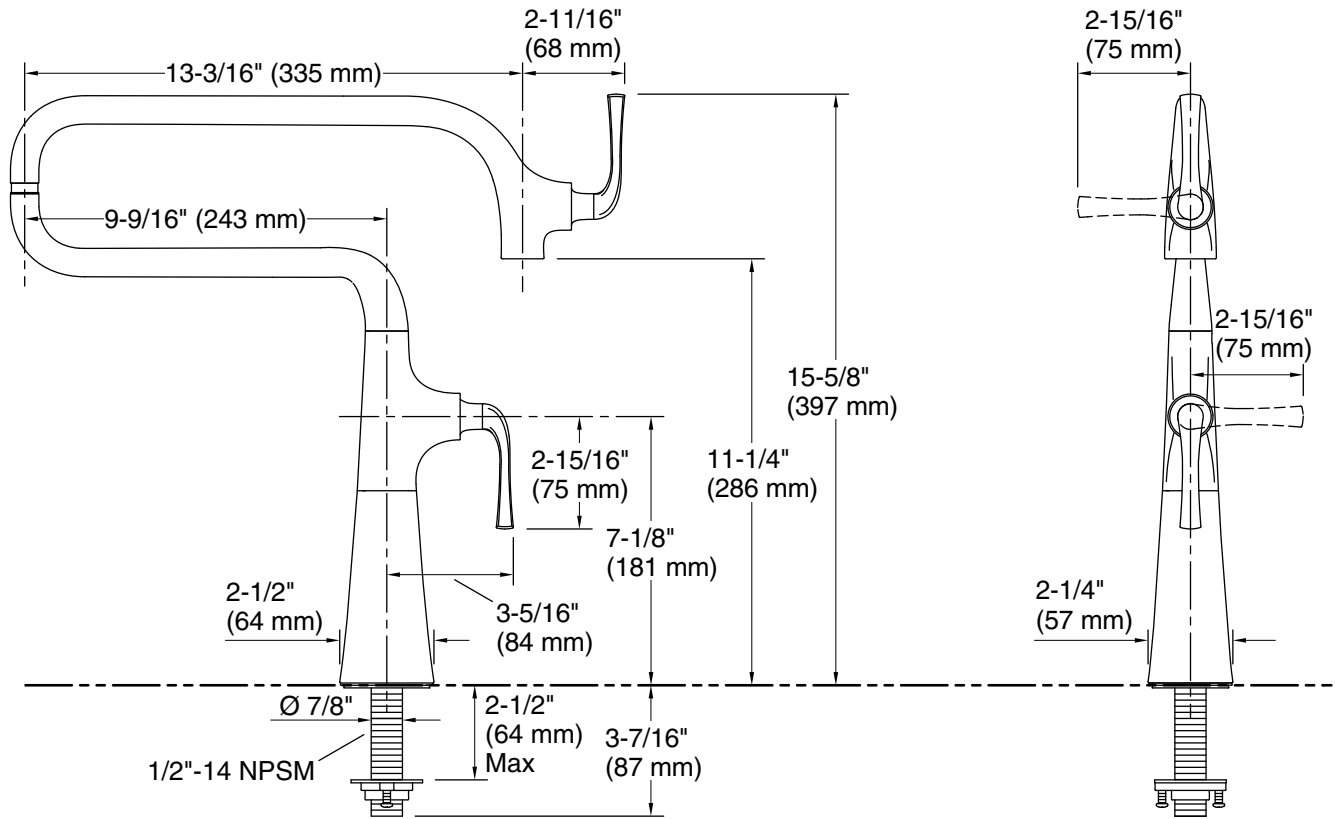

## Features

- Articulating spout with 360° rotation offers superior clearance for filling pots on cooktops and ranges
- 22-3/4" (578 mm) swing spout reach
- 3.2 gpm (12.1 lpm) flow rate at 60 psi (4.14 bar)
- Single lever handle with main lever shutoff
- KOHLER® ceramic disc valves exceed industry longevity standards for a lifetime of durable performance

## Technical Information

All product dimensions are nominal.

### Spout:

Spout reach: 22-3/4" (578 mm)