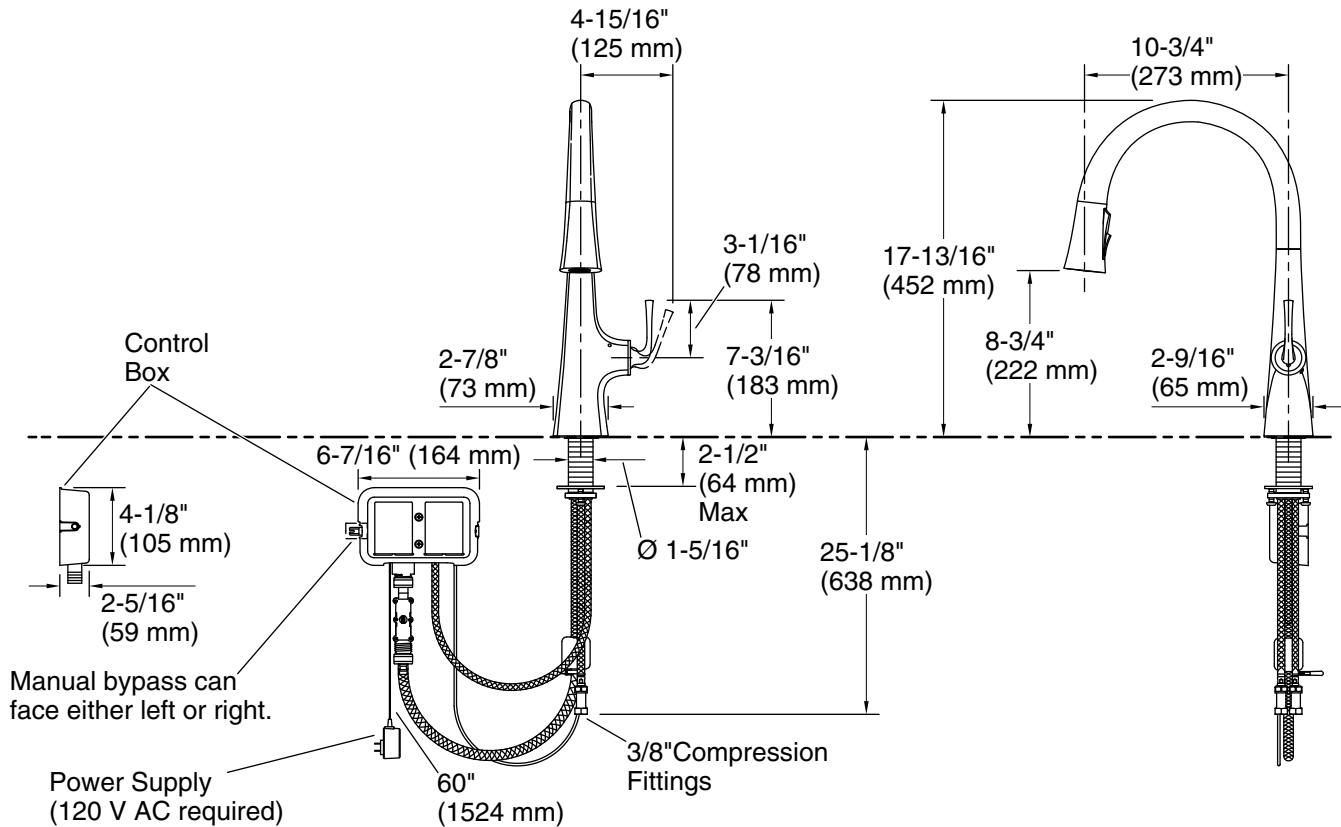

Technical Information

All product dimensions are nominal.

Power source: Plug - AC, not included

Faucet:

Flow rate: 1.5 gal/min (5.7 l/min)

Drain included: No

Spout:

Spout reach: 10-3/4" (273 mm)

Notes

Install this product according to the installation instructions.

ADA compliant for faucet handles only

ADA, CSA B651 compliant when installed to the specific requirements of these regulations.