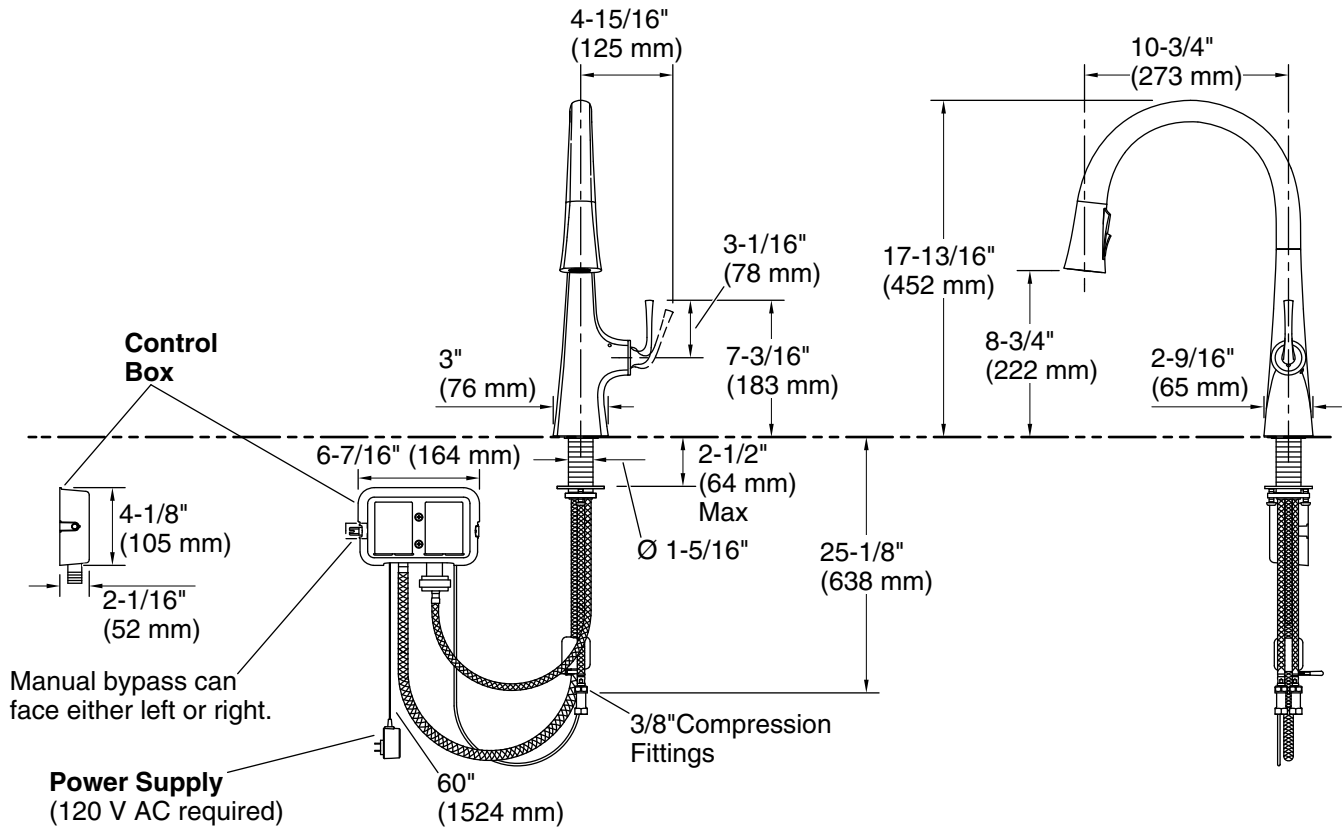

Adapters, Rough-in and Extension Kits

1012715

Range: 2-1/2" (64 mm) -
4-5/8" (118 mm)

ADA **CSA B651**

Codes/Standards

ASME A112.18.1/CSA B125.1

NSF/ANSI/CAN 61

NSF/ANSI/CAN 372

Required Electrical Service

One circuit required.

120 V, .15 A, 60 Hz

Technical Information

All product dimensions are nominal.

Power source: Plug - AC, included

Faucet:

Flow rate: 1.5 gal/min (5.7 l/min)

Drain included: No

Spout:

Spout reach: 10-3/4" (273 mm)

Notes

Install this product according to the installation instructions.

ADA complaint for faucet handles only.

ADA, CSA B651 compliant when installed to the specific requirements of these regulations.