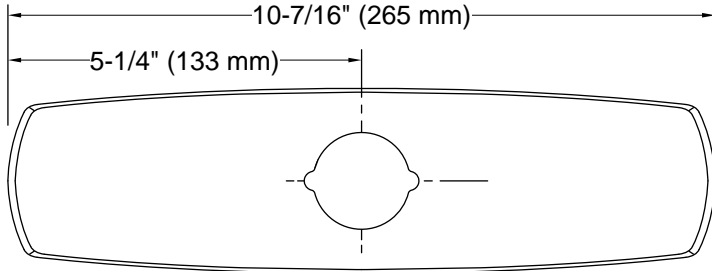

## Technical Information

All product dimensions are nominal.

Drain included: No

**Spout:**

**Handshower:**

Rated maximum flow: 0 gal/min (0 l/min)