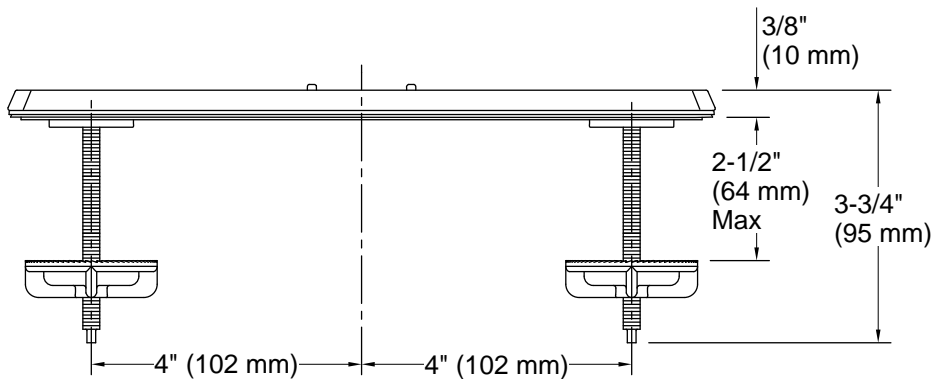

## Technical Information

All product dimensions are nominal.

Drain included: No

**Spout:**

**Handshower:**

Rated maximum flow: 0 gal/min (0 l/min)