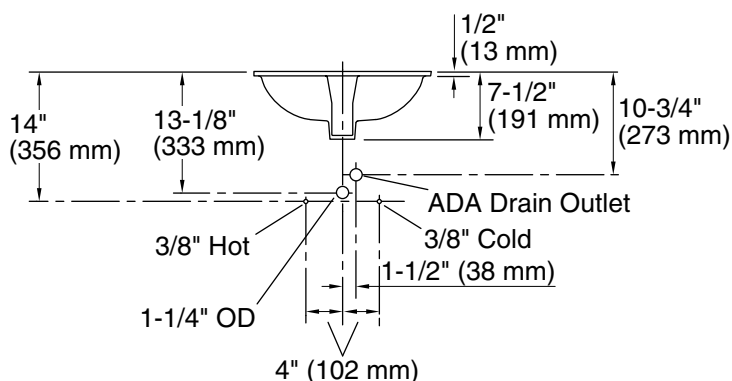

Marble Installation

Technical Information

All product dimensions are nominal.

Basin configuration: Single Bowl

Bowl area: Length: 15-1/4" (387 mm)
Width: 12-1/4" (311 mm)
Bowl depth: 5-3/4" (146 mm)
Water depth: 4" (102 mm)

With overflow: Yes

Drain hole: 1-3/4" (44 mm)

Template: 85838-7, required, not included

Notes

Install this product according to the installation instructions.

NOTICE: Countertop manufacturer or cutter must use the current product template available at www.kohler.com, or by calling 1-800-4KOHLER. Kohler Co. is not responsible for cutout errors when the incorrect cutout template is used.

ADA, CSA B651 compliant when installed to the specific requirements of these regulations.