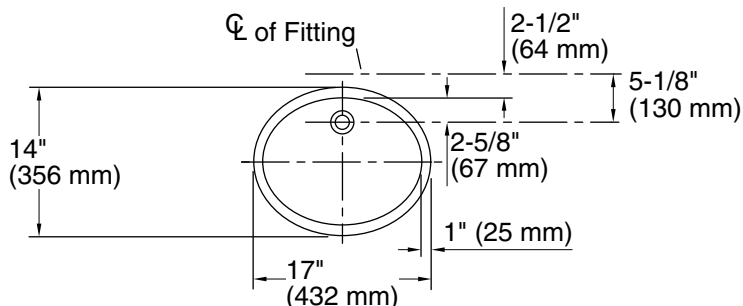

Marble Installation

Technical Information

All product dimensions are nominal.

Basin configuration: Single Bowl

Bowl area: Length: 15-1/4" (387 mm)
Width: 12-1/4" (311 mm)
Bowl depth: 5-3/4" (146 mm)
Water depth: 4" (102 mm)

With overflow: Yes

Drain hole: 1-3/4" (44 mm)

Template: 85838-7, required, not included

Notes

Install this product according to the installation instructions.

NOTICE: Countertop manufacturer or cutter must use the current product template available at www.kohler.com, or by calling 1-800-4KOHLER. Kohler Co. is not responsible for cutout errors when the incorrect cutout template is used.

ADA, CSA B651 compliant when installed to the specific requirements of these regulations.