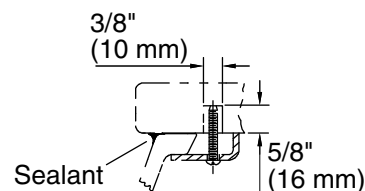

Marble Installation

Technical Information

All product dimensions are nominal.

Basin configuration: Single Bowl

Bowl area: Length: 15-1/4" (387 mm)
Width: 12-1/4" (311 mm)
Bowl depth: 5-3/4" (146 mm)
Water depth: 4" (102 mm)

With overflow: Yes

Drain hole: 1-3/4" (44 mm)

Template: 85838-7, required, not included

Notes

Install this product according to the installation instructions.

NOTICE: Countertop manufacturer or cutter must use the current product template available at www.kohler.com, or by calling 1-800-4KOHLER. Kohler Co. is not responsible for cutout errors when the incorrect cutout template is used.

ADA, CSA B651 compliant when installed to the specific requirements of these regulations.