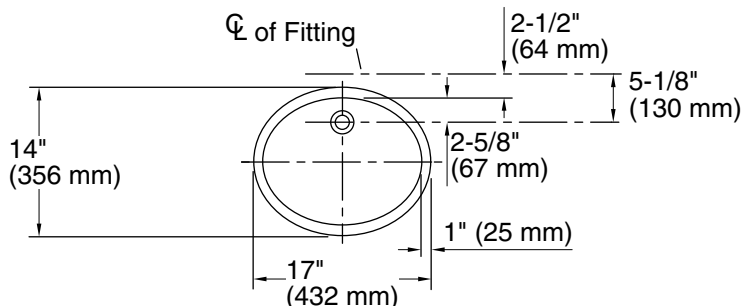

Available Colors/Finishes

Color tiles intended for reference only.

Color	Code	Description
	0	White
	96	Biscuit
	7	Black Black™

Marble Installation

Wood Installation

Technical Information

All product dimensions are nominal.

- Basin configuration: Single Bowl
- Bowl area:
 - Length: 15-1/4" (387 mm)
 - Width: 12-1/4" (311 mm)
 - Bowl depth: 5-3/4" (146 mm)
 - Water depth: 4" (102 mm)
- With overflow: Yes
- Drain hole: 1-3/4" (44 mm)
- Template: 85838-7, required, not included