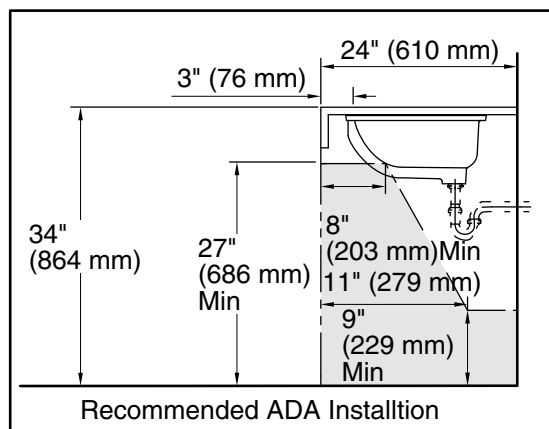

Marble Installation

Technical Information

All product dimensions are nominal.

Basin configuration: Single Bowl

Bowl area: Length: 15-1/4" (387 mm)
Width: 12-1/4" (311 mm)
Bowl depth: 5-3/4" (146 mm)
Water depth: 4" (102 mm)

With overflow: Yes

Drain hole: 1-3/4" (44 mm)

Template: 85838-7, required, not included

Notes

Install this product according to the installation instructions.

NOTICE: Countertop manufacturer or cutter must use the current product template available at www.kohler.com, or by calling 1-800-4KOHLER. Kohler Co. is not responsible for cutout errors when the incorrect cutout template is used.

ADA, CSA B651 compliant when installed to the specific requirements of these regulations.