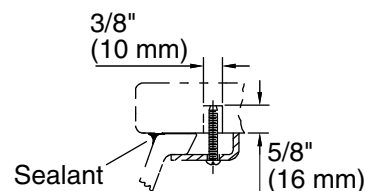

Marble Installation

Technical Information

All product dimensions are nominal.

- Basin configuration: Single Bowl
- Bowl area:
  - Length: 15-1/4" (387 mm)
  - Width: 12-1/4" (311 mm)
  - Bowl depth: 5-3/4" (146 mm)
  - Water depth: 4" (102 mm)
- With overflow: Yes
- Drain hole: 1-3/4" (44 mm)
- Template: 85838-7, required, not included

Notes

Install this product according to the installation instructions.

NOTICE: Countertop manufacturer or cutter must use the current product template available at www.kohler.com, or by calling 1-800-4KOHLER. Kohler Co. is not responsible for cutout errors when the incorrect cutout template is used.

ADA, CSA B651 compliant when installed to the specific requirements of these regulations.