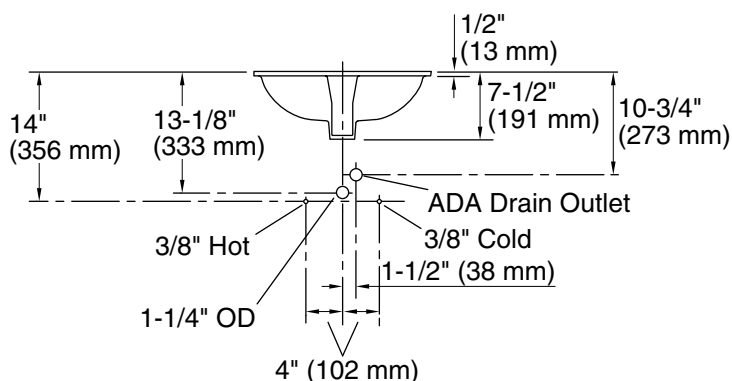

Available Colors/Finishes

Color tiles intended for reference only.

Color	Code	Description
	0	White
	96	Biscuit
	7	Black Black™

Marble Installation

Wood Installation

Technical Information

All product dimensions are nominal.

- Basin configuration: Single Bowl
- Bowl area:
 - Length: 15-1/4" (387 mm)
 - Width: 12-1/4" (311 mm)
 - Bowl depth: 5-3/4" (146 mm)
 - Water depth: 4" (102 mm)
- With overflow: Yes
- Drain hole: 1-3/4" (44 mm)
- Template: 85838-7, required, not included