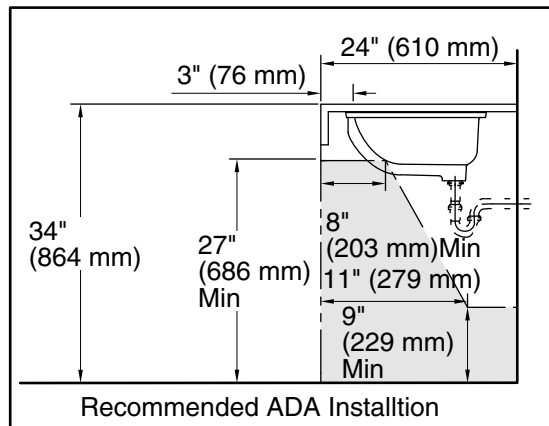

Marble Installation

Technical Information

All product dimensions are nominal.

- Basin configuration: Single Bowl
- Bowl area:
  - Length: 15-1/4" (387 mm)
  - Width: 12-1/4" (311 mm)
  - Bowl depth: 5-3/4" (146 mm)
  - Water depth: 4" (102 mm)
- With overflow: Yes
- Drain hole: 1-3/4" (44 mm)
- Template: 85838-7, required, not included

Notes

Install this product according to the installation instructions.

NOTICE: Countertop manufacturer or cutter must use the current product template available at www.kohler.com, or by calling 1-800-4KOHLER. Kohler Co. is not responsible for cutout errors when the incorrect cutout template is used.

ADA, CSA B651 compliant when installed to the specific requirements of these regulations.