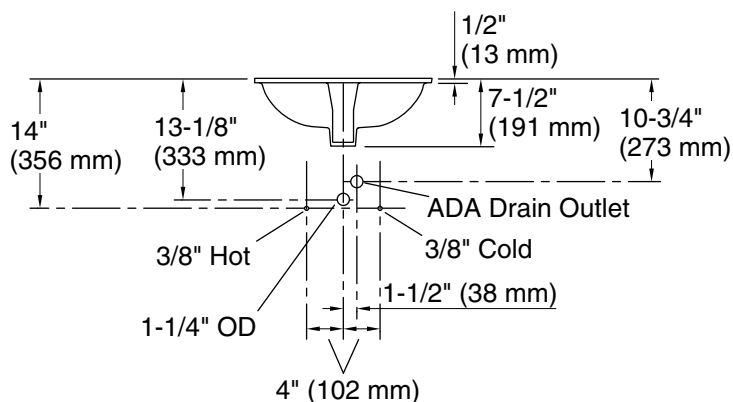

Features

- Oval basin with unglazed underside
- Overflow drain
- Fits standard 14" x 17" (356 x 432 mm) countertop cutout

Material

- Vitreous china

Installation

- Undermount

Recommended Products/Accessories

Technical Information

All product dimensions are nominal.

Basin configuration: Single Bowl
 Bowl area (Basin #1): Length: 17" (432 mm)
 Width: 14" (356 mm)
 Water depth: 4" (102 mm)

With overflow: Yes

Drain hole: 1-3/4" (44 mm)