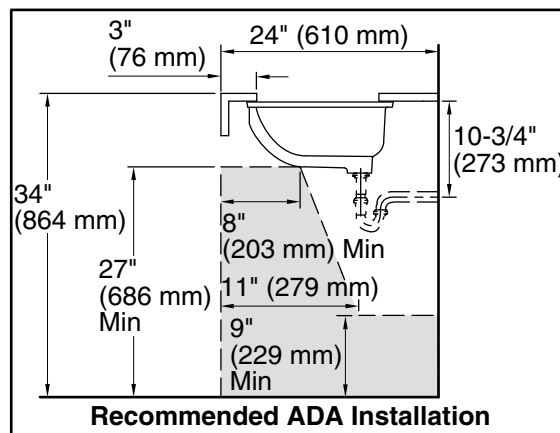

Features

- Oval basin with unglazed underside
- Overflow drain
- Fits standard 14" x 17" (356 x 432 mm) countertop cutout

Material

- Vitreous china

Installation

- Undermount

Recommended Products/Accessories

K-8998 P-Trap
K-23726 Drain treatment
K-23725 Cast iron cleaner

Included Components

1193643 Basin clamps

ADA

CSA B651

Codes/Standards

ASME A112.19.2/CSA B45.1
ADA
ICC/ANSI A117.1
CSA B651
IAPMO Certification

Technical Information

All product dimensions are nominal.

Basin configuration: Single Bowl
 Bowl area (Basin #1): Length: 17" (432 mm)
 Width: 14" (356 mm)
 Water depth: 4" (102 mm)

With overflow: Yes

Drain hole: 1-3/4" (44 mm)