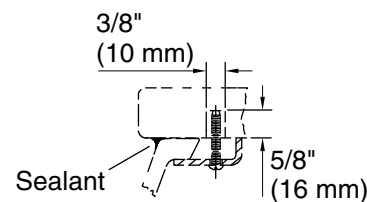

Features

- Oval basin with unglazed underside
- Overflow drain
- Fits standard 14" x 17" (356 x 432 mm) countertop cutout

Material

- Vitreous china

Installation

- Undermount

Recommended Products/Accessories

Technical Information

All product dimensions are nominal.

Basin configuration: Single Bowl
 Bowl area (Basin #1): Length: 17" (432 mm)
 Width: 14" (356 mm)
 Water depth: 4" (102 mm)

With overflow: Yes

Drain hole: 1-3/4" (44 mm)