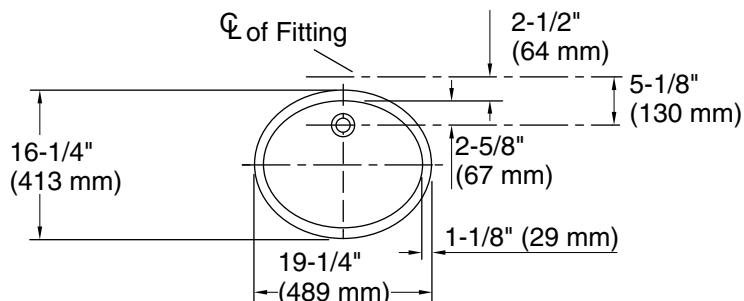

Features

- Oval basin with unglazed underside
- Overflow drain
- Fits standard 14" x 17" (356 x 432 mm) countertop cutout

Material

- Vitreous china

Installation

- Undermount

Recommended Products/Accessories

Technical Information

All product dimensions are nominal.

Basin configuration: Single Bowl
 Bowl area (Basin #1): Length: 17" (432 mm)
 Width: 14" (356 mm)
 Water depth: 4" (102 mm)

With overflow: Yes

Drain hole: 1-3/4" (44 mm)