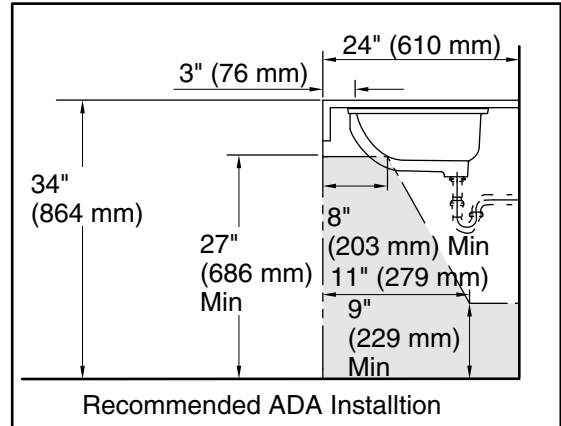

## Technical Information

All product dimensions are nominal.

- Basin configuration: Single Bowl
- Bowl area: Length: 19" (483 mm)  
Width: 15" (381 mm)  
Water depth: 4" (102 mm)
- With overflow: No
- Drain hole: 1-3/4" (44 mm)
- Template: 1018997-7, required, not included