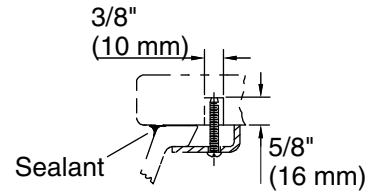

## Technical Information

All product dimensions are nominal.

- Basin configuration: Single Bowl
- Bowl area: Length: 19" (483 mm)  
Width: 15" (381 mm)  
Water depth: 4" (102 mm)
- With overflow: No
- Drain hole: 1-3/4" (44 mm)
- Template: 1018997-7, required, not included