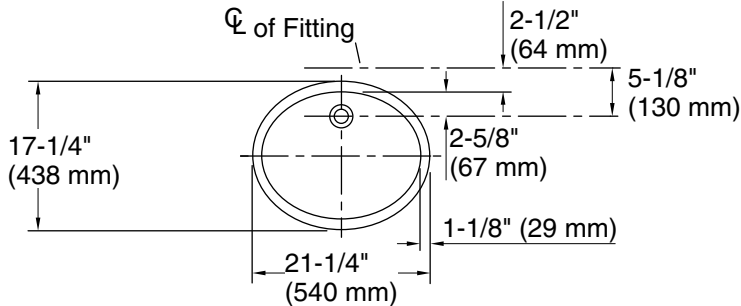

## Technical Information

All product dimensions are nominal.

- Basin configuration: Single Bowl
- Bowl area: Length: 19" (483 mm)  
Width: 15" (381 mm)  
Water depth: 4" (102 mm)
- With overflow: No
- Drain hole: 1-3/4" (44 mm)
- Template: 1018997-7, required, not included