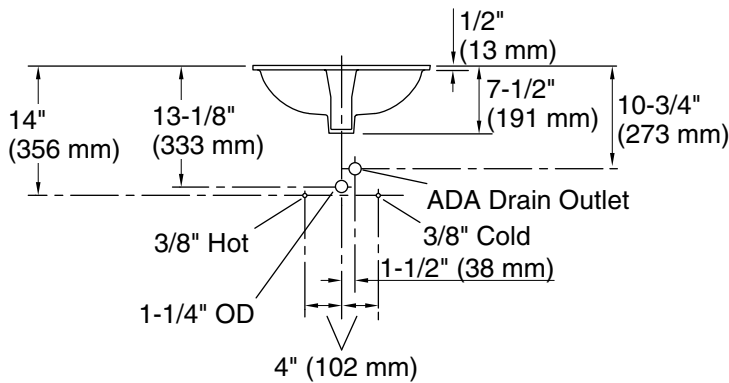

**Available Colors/Finishes**

*Color tiles intended for reference only.*

Color	Code	Description
	0	White
	96	Biscuit

## Technical Information

All product dimensions are nominal.

- Basin configuration: Single Bowl
- Bowl area: Length: 19" (483 mm)  
Width: 15" (381 mm)  
Water depth: 4" (102 mm)
- With overflow: No
- Drain hole: 1-3/4" (44 mm)
- Template: 1018997-7, required, not included