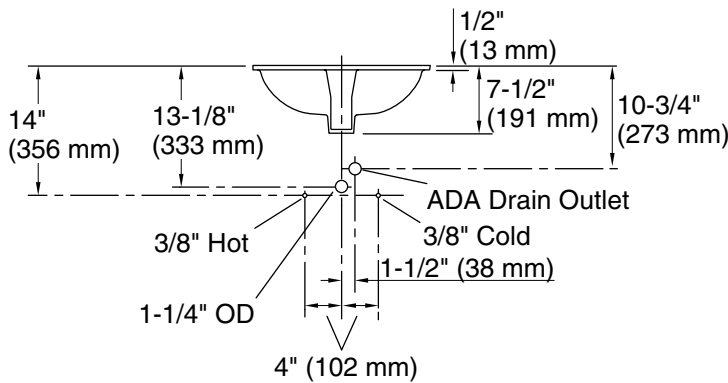

Marble Installation

Technical Information

All product dimensions are nominal.

- Basin configuration: Single Bowl
- Bowl area: Length: 19" (483 mm)
  Width: 15" (381 mm)
  Water depth: 4" (102 mm)
- With overflow: Yes
- Drain hole: 1-3/4" (44 mm)
- Template: 1018997-7, required, not included

Notes

Install this product according to the installation instructions.

NOTICE: Countertop manufacturer or cutter must use the current product template available at www.kohler.com, or by calling 1-800-4KOHLER. Kohler Co. is not responsible for cutout errors when the incorrect cutout template is used.

ADA compliant when installed to the specific requirements of these regulations.