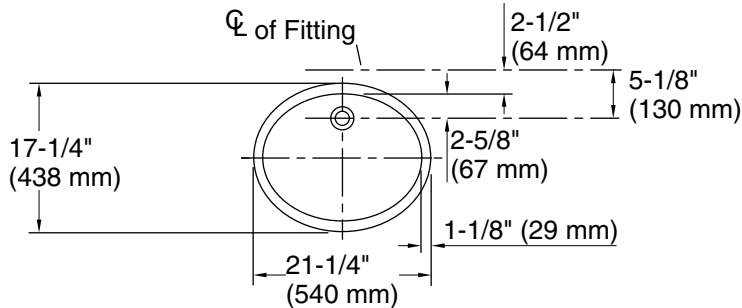

Marble Installation

Technical Information

All product dimensions are nominal.

- Basin configuration: Single Bowl
- Bowl area: Length: 19" (483 mm)
  Width: 15" (381 mm)
  Water depth: 4" (102 mm)
- With overflow: Yes
- Drain hole: 1-3/4" (44 mm)
- Template: 1018997-7, required, not included

Notes

Install this product according to the installation instructions.

NOTICE: Countertop manufacturer or cutter must use the current product template available at www.kohler.com, or by calling 1-800-4KOHLER. Kohler Co. is not responsible for cutout errors when the incorrect cutout template is used.

ADA compliant when installed to the specific requirements of these regulations.