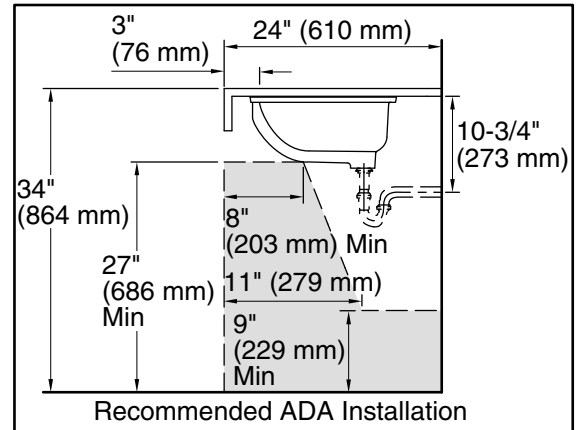

Marble Installation

Technical Information

All product dimensions are nominal.

- Basin configuration: Single Bowl
- Bowl area: Length: 19" (483 mm)
  Width: 15" (381 mm)
  Water depth: 4" (102 mm)
- With overflow: Yes
- Drain hole: 1-3/4" (44 mm)
- Template: 1018997-7, required, not included

Notes

Install this product according to the installation instructions.

NOTICE: Countertop manufacturer or cutter must use the current product template available at www.kohler.com, or by calling 1-800-4KOHLER. Kohler Co. is not responsible for cutout errors when the incorrect cutout template is used.

ADA compliant when installed to the specific requirements of these regulations.