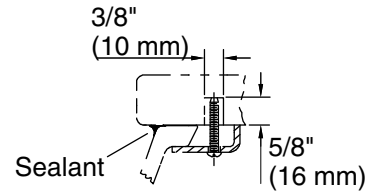

Marble Installation

Technical Information

All product dimensions are nominal.

- Basin configuration: Single Bowl
- Bowl area: Length: 19" (483 mm)
  Width: 15" (381 mm)
  Water depth: 4" (102 mm)
- With overflow: Yes
- Drain hole: 1-3/4" (44 mm)
- Template: 1018997-7, required, not included

Notes

Install this product according to the installation instructions.

NOTICE: Countertop manufacturer or cutter must use the current product template available at www.kohler.com, or by calling 1-800-4KOHLER. Kohler Co. is not responsible for cutout errors when the incorrect cutout template is used.

ADA compliant when installed to the specific requirements of these regulations.