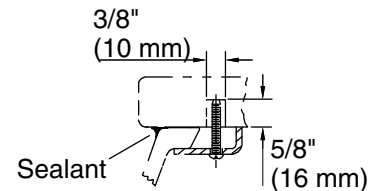

Marble Installation

Technical Information

All product dimensions are nominal.

- Basin configuration: Single Bowl
- Bowl area: Length: 19" (483 mm)
  Width: 15" (381 mm)
  Water depth: 4" (102 mm)
- With overflow: Yes
- Drain hole: 1-3/4" (44 mm)
- Template: 1018997-7, required, not included

Notes

Install this product according to the installation instructions.

NOTICE: Countertop manufacturer or cutter must use the current product template available at www.kohler.com, or by calling 1-800-4KOHLER. Kohler Co. is not responsible for cutout errors when the incorrect cutout template is used.

ADA compliant when installed to the specific requirements of these regulations.