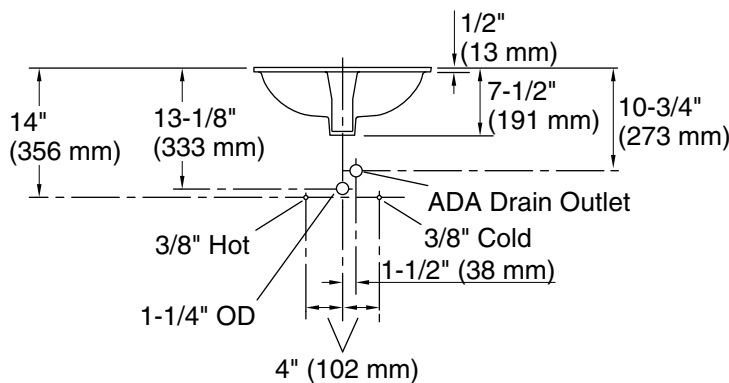

Marble Installation

Technical Information

All product dimensions are nominal.

- Basin configuration: Single Bowl
- Bowl area: Length: 19" (483 mm)
  Width: 15" (381 mm)
  Water depth: 4" (102 mm)
- With overflow: Yes
- Drain hole: 1-3/4" (44 mm)
- Template: 1018997-7, required, not included

Notes

Install this product according to the installation instructions.

NOTICE: Countertop manufacturer or cutter must use the current product template available at www.kohler.com, or by calling 1-800-4KOHLER. Kohler Co. is not responsible for cutout errors when the incorrect cutout template is used.

ADA compliant when installed to the specific requirements of these regulations.