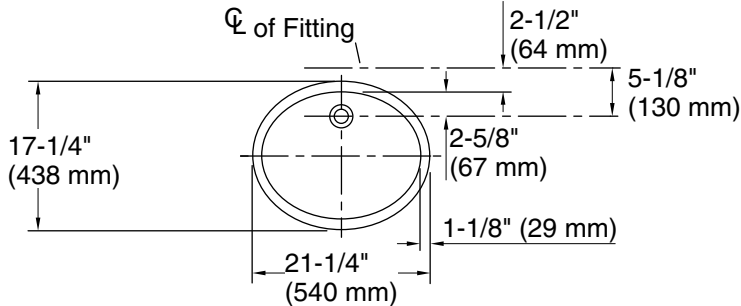

Marble Installation

Technical Information

All product dimensions are nominal.

- Basin configuration: Single Bowl
- Bowl area: Length: 19" (483 mm)
  Width: 15" (381 mm)
  Water depth: 4" (102 mm)
- With overflow: Yes
- Drain hole: 1-3/4" (44 mm)
- Template: 1018997-7, required, not included

Notes

Install this product according to the installation instructions.

NOTICE: Countertop manufacturer or cutter must use the current product template available at www.kohler.com, or by calling 1-800-4KOHLER. Kohler Co. is not responsible for cutout errors when the incorrect cutout template is used.

ADA compliant when installed to the specific requirements of these regulations.