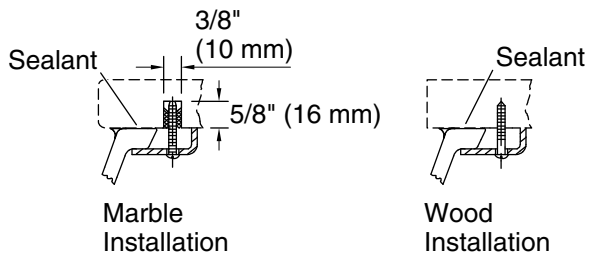

Features

- Rectangular basin with curved bottom
- Overflow drain
- No faucet holes; requires wall- or counter-mount faucet
- 1193643 clamp assembly

Material

- Vitreous china

Installation

- Undermount

Recommended Products/Accessories

Technical Information

All product dimensions are nominal.

Basin configuration:	Single Bowl
Bowl area:	Length: 18-5/8" (473 mm) Width: 12-1/4" (311 mm) Water depth: 4-5/8" (117 mm)
With overflow:	Yes
Drain hole:	1-3/4" (44 mm)
Template:	1053195-7, required, not included