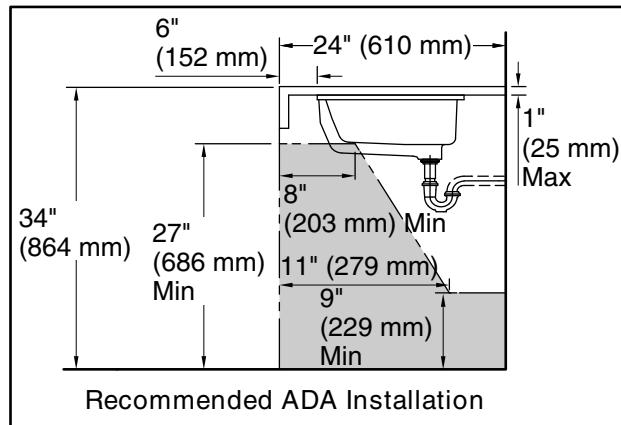

Features

- Rectangular basin with curved bottom
- Overflow drain
- No faucet holes; requires wall- or counter-mount faucet
- 1193643 clamp assembly

Material

- Vitreous china

Installation

- Undermount

Recommended Products/Accessories

Technical Information

All product dimensions are nominal.

Basin configuration:	Single Bowl
Bowl area:	Length: 18-5/8" (473 mm) Width: 12-1/4" (311 mm) Water depth: 4-5/8" (117 mm)
With overflow:	Yes
Drain hole:	1-3/4" (44 mm)
Template:	1053195-7, required, not included