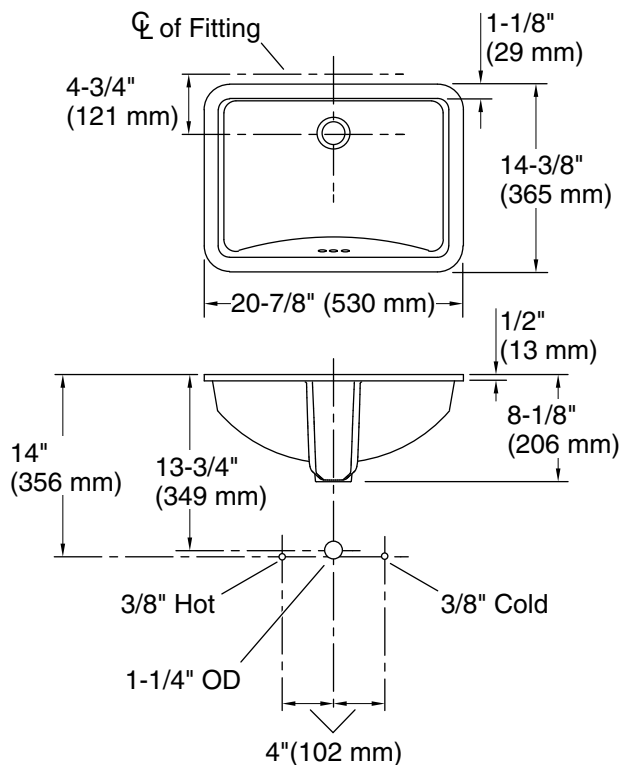

Features

- Rectangular basin with curved bottom
- Overflow drain
- No faucet holes; requires wall- or counter-mount faucet
- 1193643 clamp assembly

Material

- Vitreous china

Installation

- Undermount

Recommended Products/Accessories

Technical Information

All product dimensions are nominal.

Basin configuration:	Single Bowl
Bowl area:	Length: 18-5/8" (473 mm) Width: 12-1/4" (311 mm) Water depth: 4-5/8" (117 mm)
With overflow:	Yes
Drain hole:	1-3/4" (44 mm)
Template:	1053195-7, required, not included

Notes

Install this product according to the installation instructions.

The product diagram is based on the K-8998 adjustable P-trap with 1" (25 mm) of tailpiece exposed.

NOTICE: Countertop manufacturer or cutter must use the current product template available at www.kohler.com, or by calling 1-800-4KOHLER. Kohler Co. is not responsible for cutout errors when the incorrect cutout template is used.