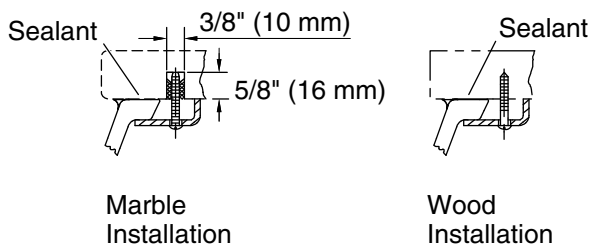

Features

- Rectangular basin with curved bottom
- Overflow drain
- No faucet holes; requires wall- or counter-mount faucet

Material

- Vitreous china

Installation

- Undermount

Recommended Products/Accessories

K-8998 P-Trap
K-23726 Drain treatment
K-23725 Cast iron cleaner

Included Components

1193643 Basin clamps

ADA

Codes/Standards

ASME A112.19.2/CSA B45.1
ADA
ICC/ANSI A117.1
IAPMO Certification

KOHLER® Vitreous China Bathroom Sink Lifetime Limited Warranty

Technical Information

All product dimensions are nominal.

| | |
|----------------------|-----------------------------------|
| Basin configuration: | Single Bowl |
| Bowl area: | Length: 20-5/8" (524 mm) |
| | Width: 13-5/8" (346 mm) |
| | Water depth: 4-5/8" (117 mm) |
| With overflow: | Yes |
| Drain hole: | 1-3/4" (44 mm) |
| Template: | 1002977-7, required, not included |