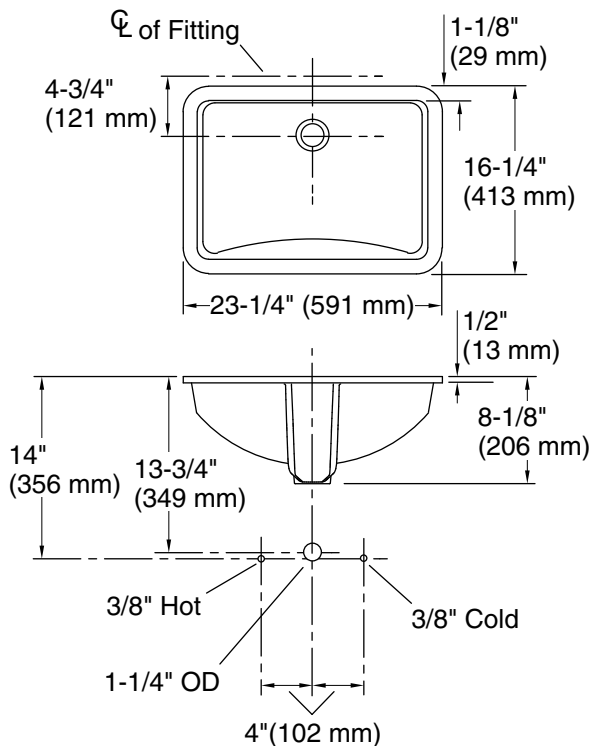

Features

- Rectangular basin with curved bottom
- Overflow drain
- No faucet holes; requires wall- or counter-mount faucet

Material

- Vitreous china

Installation

- Undermount

Recommended Products/Accessories

Technical Information

All product dimensions are nominal.

| | |
|----------------------|-----------------------------------|
| Basin configuration: | Single Bowl |
| Bowl area: | Length: 20-5/8" (524 mm) |
| | Width: 13-5/8" (346 mm) |
| | Water depth: 4-5/8" (117 mm) |
| With overflow: | Yes |
| Drain hole: | 1-3/4" (44 mm) |
| Template: | 1002977-7, required, not included |

Notes

Install this product according to the installation instructions.

The product diagram is based on the K-8998 adjustable P-trap with 1" (25 mm) of tailpiece exposed.

NOTICE: Countertop manufacturer or cutter must use the current product template available at www.kohler.com, or by calling 1-800-4KOHLER. Kohler Co. is not responsible for cutout errors when the incorrect cutout template is used.