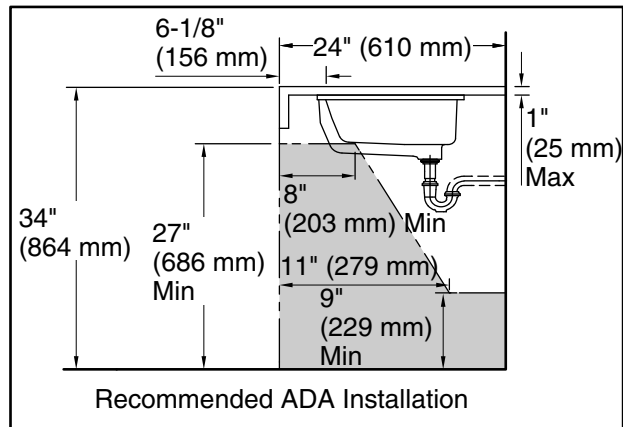

Features

- Rectangular basin with curved bottom
- Overflow drain
- No faucet holes; requires wall- or counter-mount faucet

Material

- Vitreous china

Installation

- Undermount

Recommended Products/Accessories

K-8998 P-Trap
K-23726 Drain treatment
K-23725 Cast iron cleaner

Included Components

1193643 Basin clamps

ADA

Codes/Standards

ASME A112.19.2/CSA B45.1
ADA
ICC/ANSI A117.1
IAPMO Certification

KOHLER® Vitreous China Bathroom Sink Lifetime Limited Warranty

Technical Information

All product dimensions are nominal.

| | |
|----------------------|-----------------------------------|
| Basin configuration: | Single Bowl |
| Bowl area: | Length: 20-5/8" (524 mm) |
| | Width: 13-5/8" (346 mm) |
| | Water depth: 4-5/8" (117 mm) |
| With overflow: | Yes |
| Drain hole: | 1-3/4" (44 mm) |
| Template: | 1002977-7, required, not included |