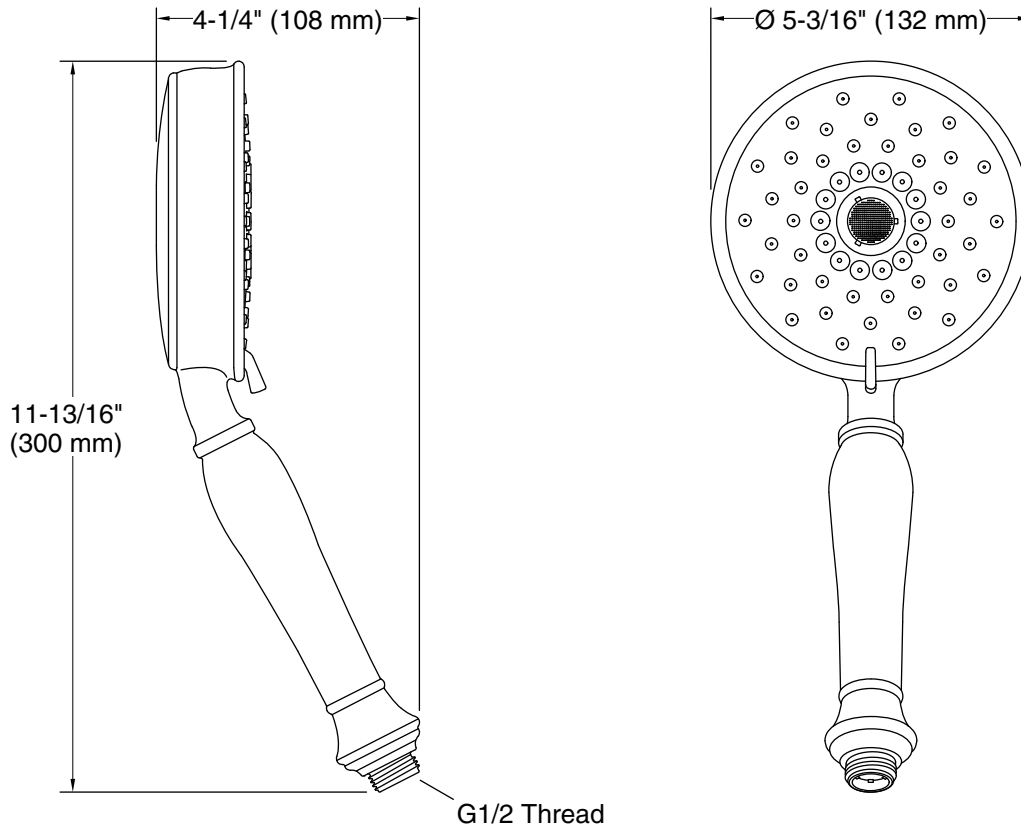

Features

- Multifunction showerhead and handshower each have advanced spray engines to provide three experiences: full coverage, pulsating massage, and silk spray
- Full coverage spray produces an encompassing spray ideal for everyday use
- Pulsating massage spray targets sore muscles to ease away aches and pains
- Silk spray releases a dense, luxurious spray ideal for rinsing
- Thumb tab allows for a smooth transition between sprays
- Combination of balance, weight, grip, and angle makes this handshower comfortable and easy to use
- MasterClean™ sprayface features an easy-to-clean surface that withstands mineral buildup and maximizes spray performance
- 1.75 gpm (6.6 lpm) flow rate.
- Requires K-8593, K-9514, K-98360, K-98359, K-45981, or K-45982 shower hose (sold separately)
- Coordinates with Bancroft and Devonshire faucets and accessories
- This product can help a building earn Water Efficiency points in LEED® Green Building Rating System
- Features a nonpositive shutoff: water-saving pause mode to temporarily reduce water flow
- Pause feature temporarily pauses water flow to conserve water while you lather, shave, or shampoo

K-9514 60" Shower Hose

or

K-98359 60" Smooth Shower Hose

or

K-45982 60" ribbon hose

or

K-8593 72" Shower Hose

or

See website for detailed warranty information.

Technical Information

All product dimensions are nominal.

Spout:

Handshower rated max flow: 1.75 gal/min (6.6 l/min)

Notes

Install this product according to the installation instructions.