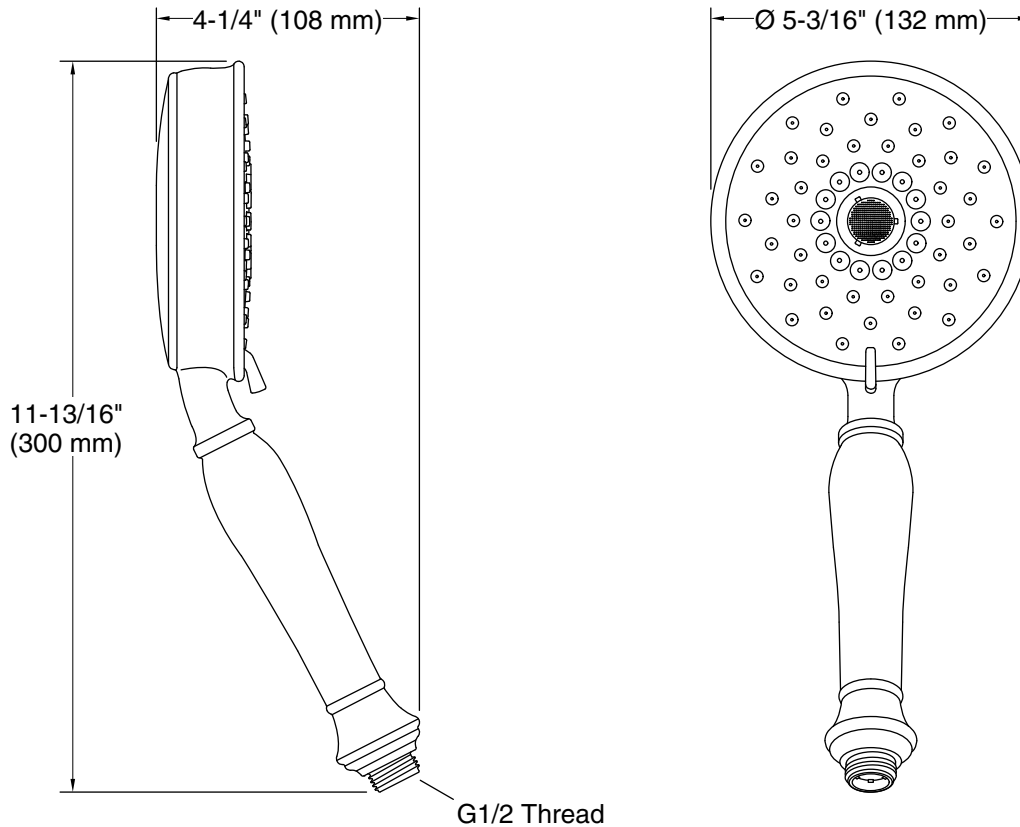

Features

- Multifunction showerhead and handshower each have advanced spray engines to provide three experiences: full coverage, pulsating massage, and silk spray
- Full coverage spray produces an encompassing spray ideal for everyday use
- Pulsating massage spray targets sore muscles to ease away aches and pains
- Silk spray releases a dense, luxurious spray ideal for rinsing
- Thumb tab allows for a smooth transition between sprays
- Combination of balance, weight, grip, and angle makes this handshower comfortable and easy to use
- MasterClean™ sprayface features an easy-to-clean surface that withstands mineral buildup and maximizes spray performance
- 1.75 gpm (6.6 lpm) flow rate.
- Requires K-8593, K-9514, K-98360, K-98359, K-45981, or K-45982 shower hose (sold separately)
- Coordinates with Bancroft and Devonshire faucets and accessories
- This product can help a building earn Water Efficiency points in LEED® Green Building Rating System
- Features a nonpositive shutoff: water-saving pause mode to temporarily reduce water flow
- Pause feature temporarily pauses water flow to conserve water while you lather, shave, or shampoo

K-9514 60" Shower Hose

or

K-98359 60" Smooth Shower Hose

or

K-45982 60" ribbon hose

or

K-8593 72" Shower Hose

or

See website for detailed warranty information.

Technical Information

All product dimensions are nominal.

Handshower:

Rated maximum flow: 1.75 gal/min (6.6 l/min)

Notes

Install this product according to the installation instructions.