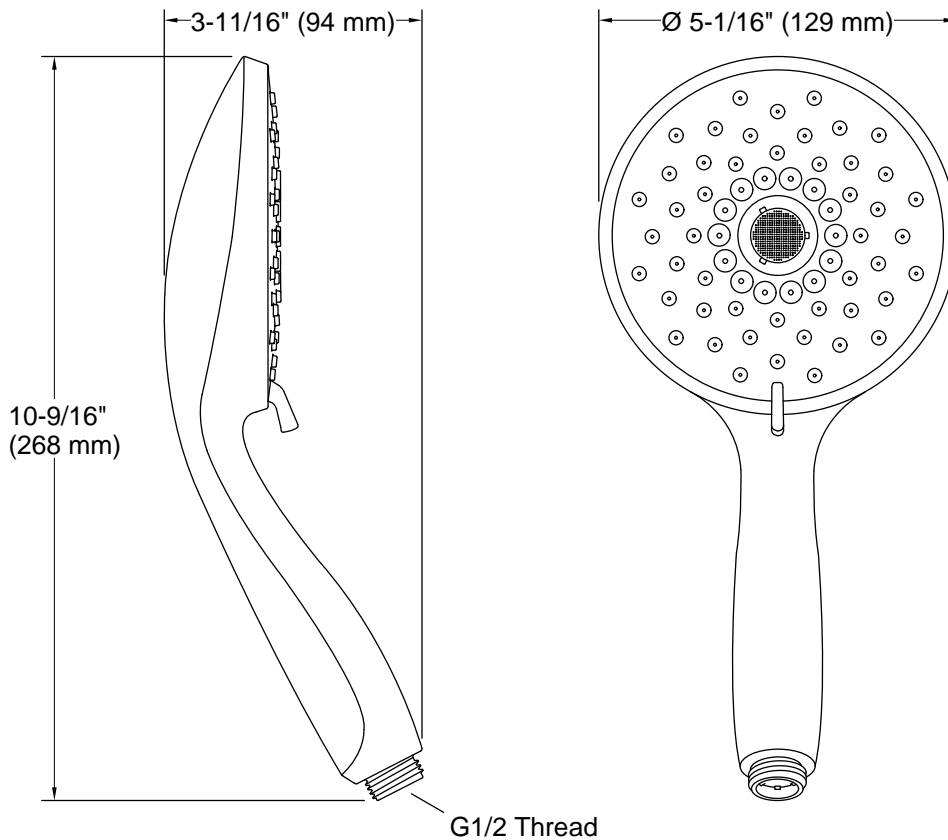

## Features

- Multifunction showerhead and handshower each have advanced spray engines to provide three experiences: full coverage, pulsating massage, and silk spray
- Full coverage spray produces an encompassing spray ideal for everyday use
- Pulsating massage spray targets sore muscles to ease away aches and pains
- Silk spray releases a dense, luxurious spray ideal for rinsing
- Thumb tab allows for a smooth transition between sprays
- Combination of balance, weight, grip, and angle makes this handshower comfortable and easy to use
- MasterClean™ sprayface features an easy-to-clean surface that withstands mineral buildup and maximizes spray performance
- 1.75 gpm (6.6 lpm) flow rate.
- Requires K-8593, K-9514, K-98360, K-98359, K-45981, or K-45982 shower hose (sold separately)
- Coordinates with Forte®, Alteo®, and Refinia® faucets and accessories
- Features a nonpositive shutoff: water-saving pause mode to temporarily reduce water flow
- Pause feature temporarily pauses water flow to conserve water while you lather, shave, or shampoo

### Technical Information

All product dimensions are nominal.