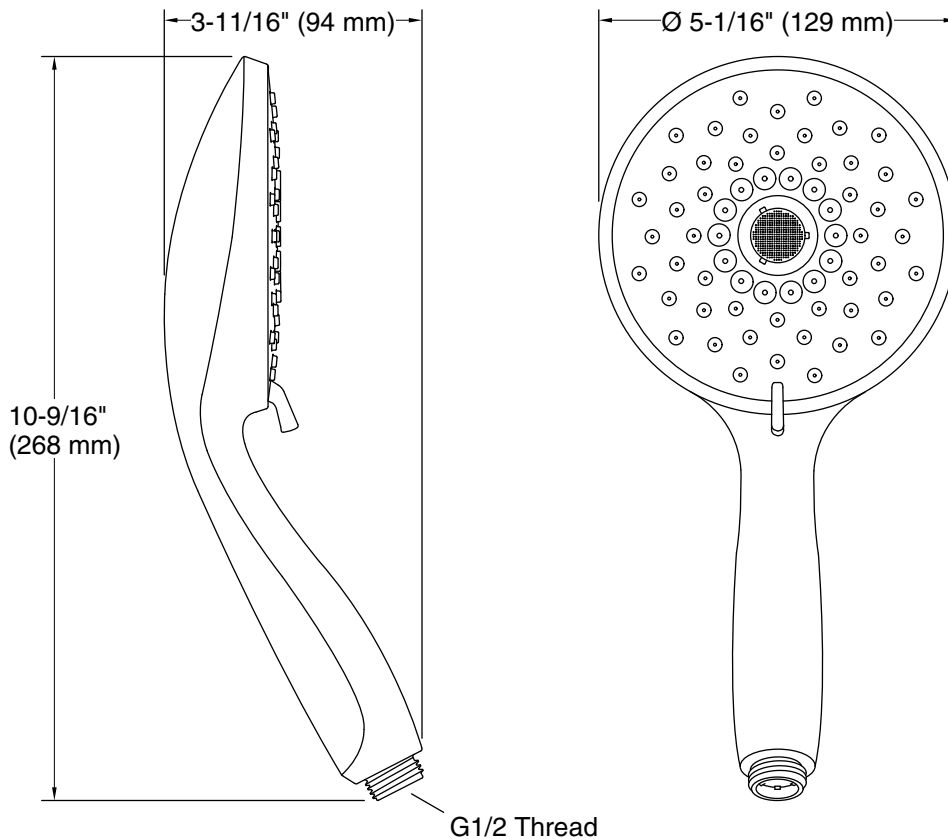

## Features

- Multifunction showerhead and handshower each have advanced spray engines to provide three experiences: full coverage, pulsating massage, and silk spray
- Full coverage spray produces an encompassing spray ideal for everyday use
- Pulsating massage spray targets sore muscles to ease away aches and pains
- Silk spray releases a dense, luxurious spray ideal for rinsing
- Thumb tab allows for a smooth transition between sprays
- Combination of balance, weight, grip, and angle makes this handshower comfortable and easy to use
- MasterClean™ sprayface features an easy-to-clean surface that withstands mineral buildup and maximizes spray performance
- 1.75 gpm (6.6 lpm) flow rate.
- Requires K-8593, K-9514, K-98360, K-98359, K-45981, or K-45982 shower hose (sold separately)
- Coordinates with Forte®, Alteo®, and Refinia® faucets and accessories
- Features a nonpositive shutoff: water-saving pause mode to temporarily reduce water flow
- Pause feature temporarily pauses water flow to conserve water while you lather, shave, or shampoo

### Technical Information

All product dimensions are nominal.